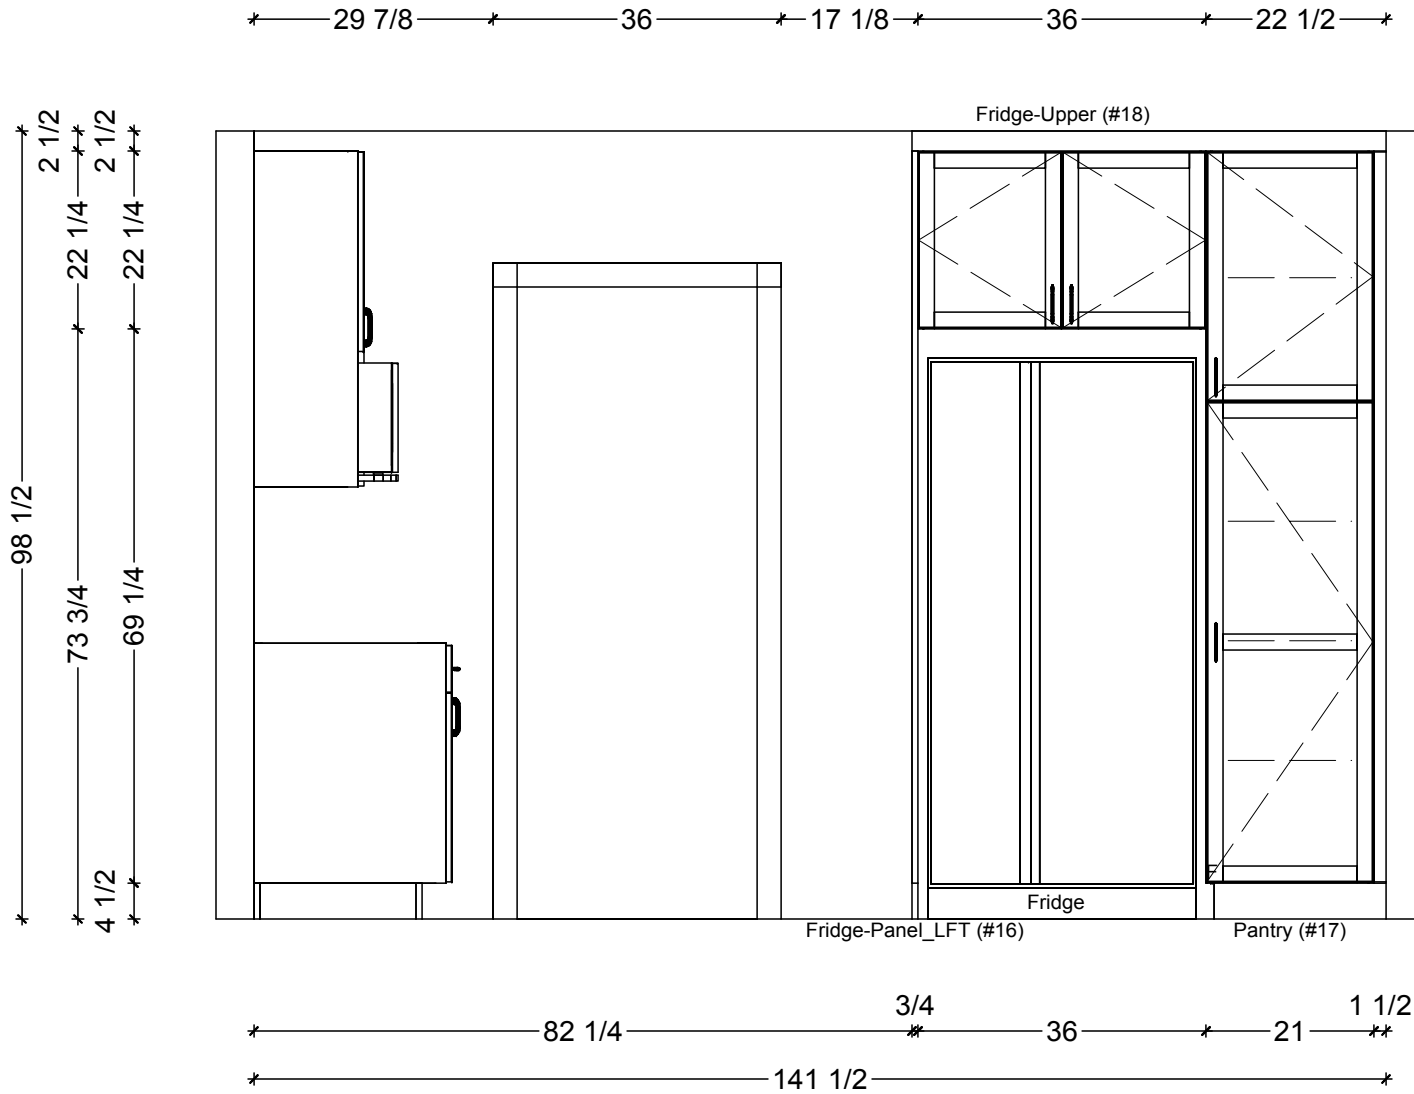

1 KITCHEN ELEVATION - SINK WALL
 SCALE: 1/2" = 1' 0"

Classic Bath Designs, Inc.
 11544 Sheldon St., Sun Valley, CA 91352
 818.767.1144 fax: 818.767.1278

Cust: MWKnB for Gruber

PO# SngFam DWELL

Scale: As Noted

KITCHEN

Approved _____

Job: FL_PreFIN/PG-NotMDF:perSample_IntEB:PreFIN

Size: A

Dr By: Brian

01/03/2013

K.2

1 KITCHEN ELEVATION - FRIDGE WALL
 SCALE: 1/2" = 1' 0"