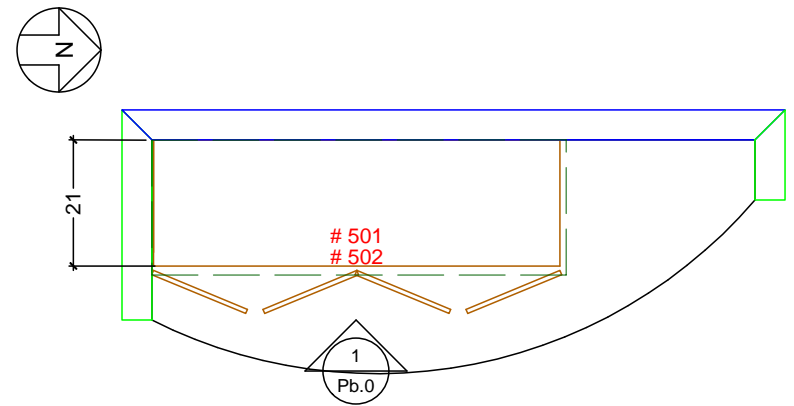

1 POWDER BATH ELEVATION  
SCALE: 1/2" = 1' 0"

POWDER BATH CABINETRY FLOOR PLAN  
SCALE: 3/8" = 1' 0"

**Classic Bath Designs, Inc.**  
11544 Sheldon St., Sun Valley, CA 91352  
818.767.1144 fax: 818.767.1278

Cust: ODesign for Fox	PO# DWELLING	Scale: As Noted	BATH-Powder
Approved _____	Job: FL-S_PG/PG_MDF:perSample_IntEB:PG	Size: A	Dr By: Brian 09/13/2014

**Bp.0**

**Classic Bath Designs, Inc.**  
 11544 Sheldon St., Sun Valley, CA 91352  
 818.767.1144 fax: 818.767.1278