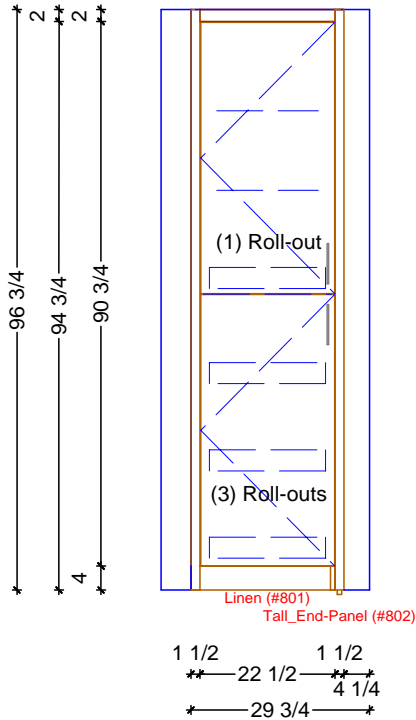

1 LINEN CABINETRY FLOOR PLAN
SCALE: 3/8" = 1' 0"

1 KITCHEN ELEVATION - NORTH
SCALE: 3/8" = 1' 0"

Classic Bath Designs, Inc.
11544 Sheldon St., Sun Valley, CA 91352
818.767.1144 fax: 818.767.1278

Cust: ODesign for Fox

PO# DWELLING

Scale: As Noted

LINEN

Approved _____

Job: FL-S_PG/PG_MDF:perSample_IntEB:PG

Size: A

Dr By: Brian

09/14/2014