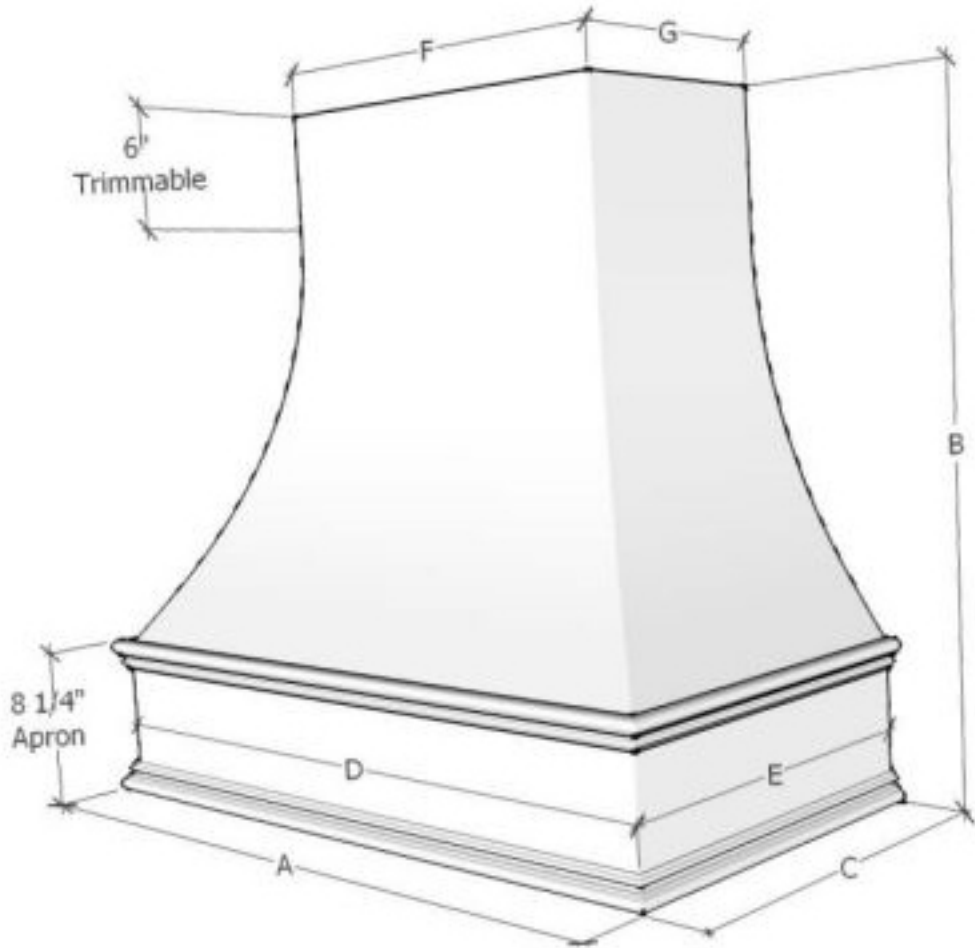

Curved

All dimensions are in inches

Model	A	B	C	D	E	F	G
3036	31.5	36	20.25	30	19.5	15	12
3636	37.5	36	20.25	36	19.5	21	12
4236	43.5	36	20.25	42	19.5	27	12
4836	49.5	36	20.25	48	19.5	33	12
5436	55.5	36	20.25	54	19.5	39	12
6036	61.5	36	20.25	60	19.5	45	12
3048	31.5	48	20.25	30	19.5	15	12
3648	37.5	48	20.25	36	19.5	21	12
4248	43.5	48	20.25	42	19.5	27	12
4848	49.5	48	20.25	48	19.5	33	12
5448	55.5	48	20.25	54	19.5	39	12
6048	61.5	48	20.25	60	19.5	45	12

↑ dimension represented by "A" includes trim on left/right sides