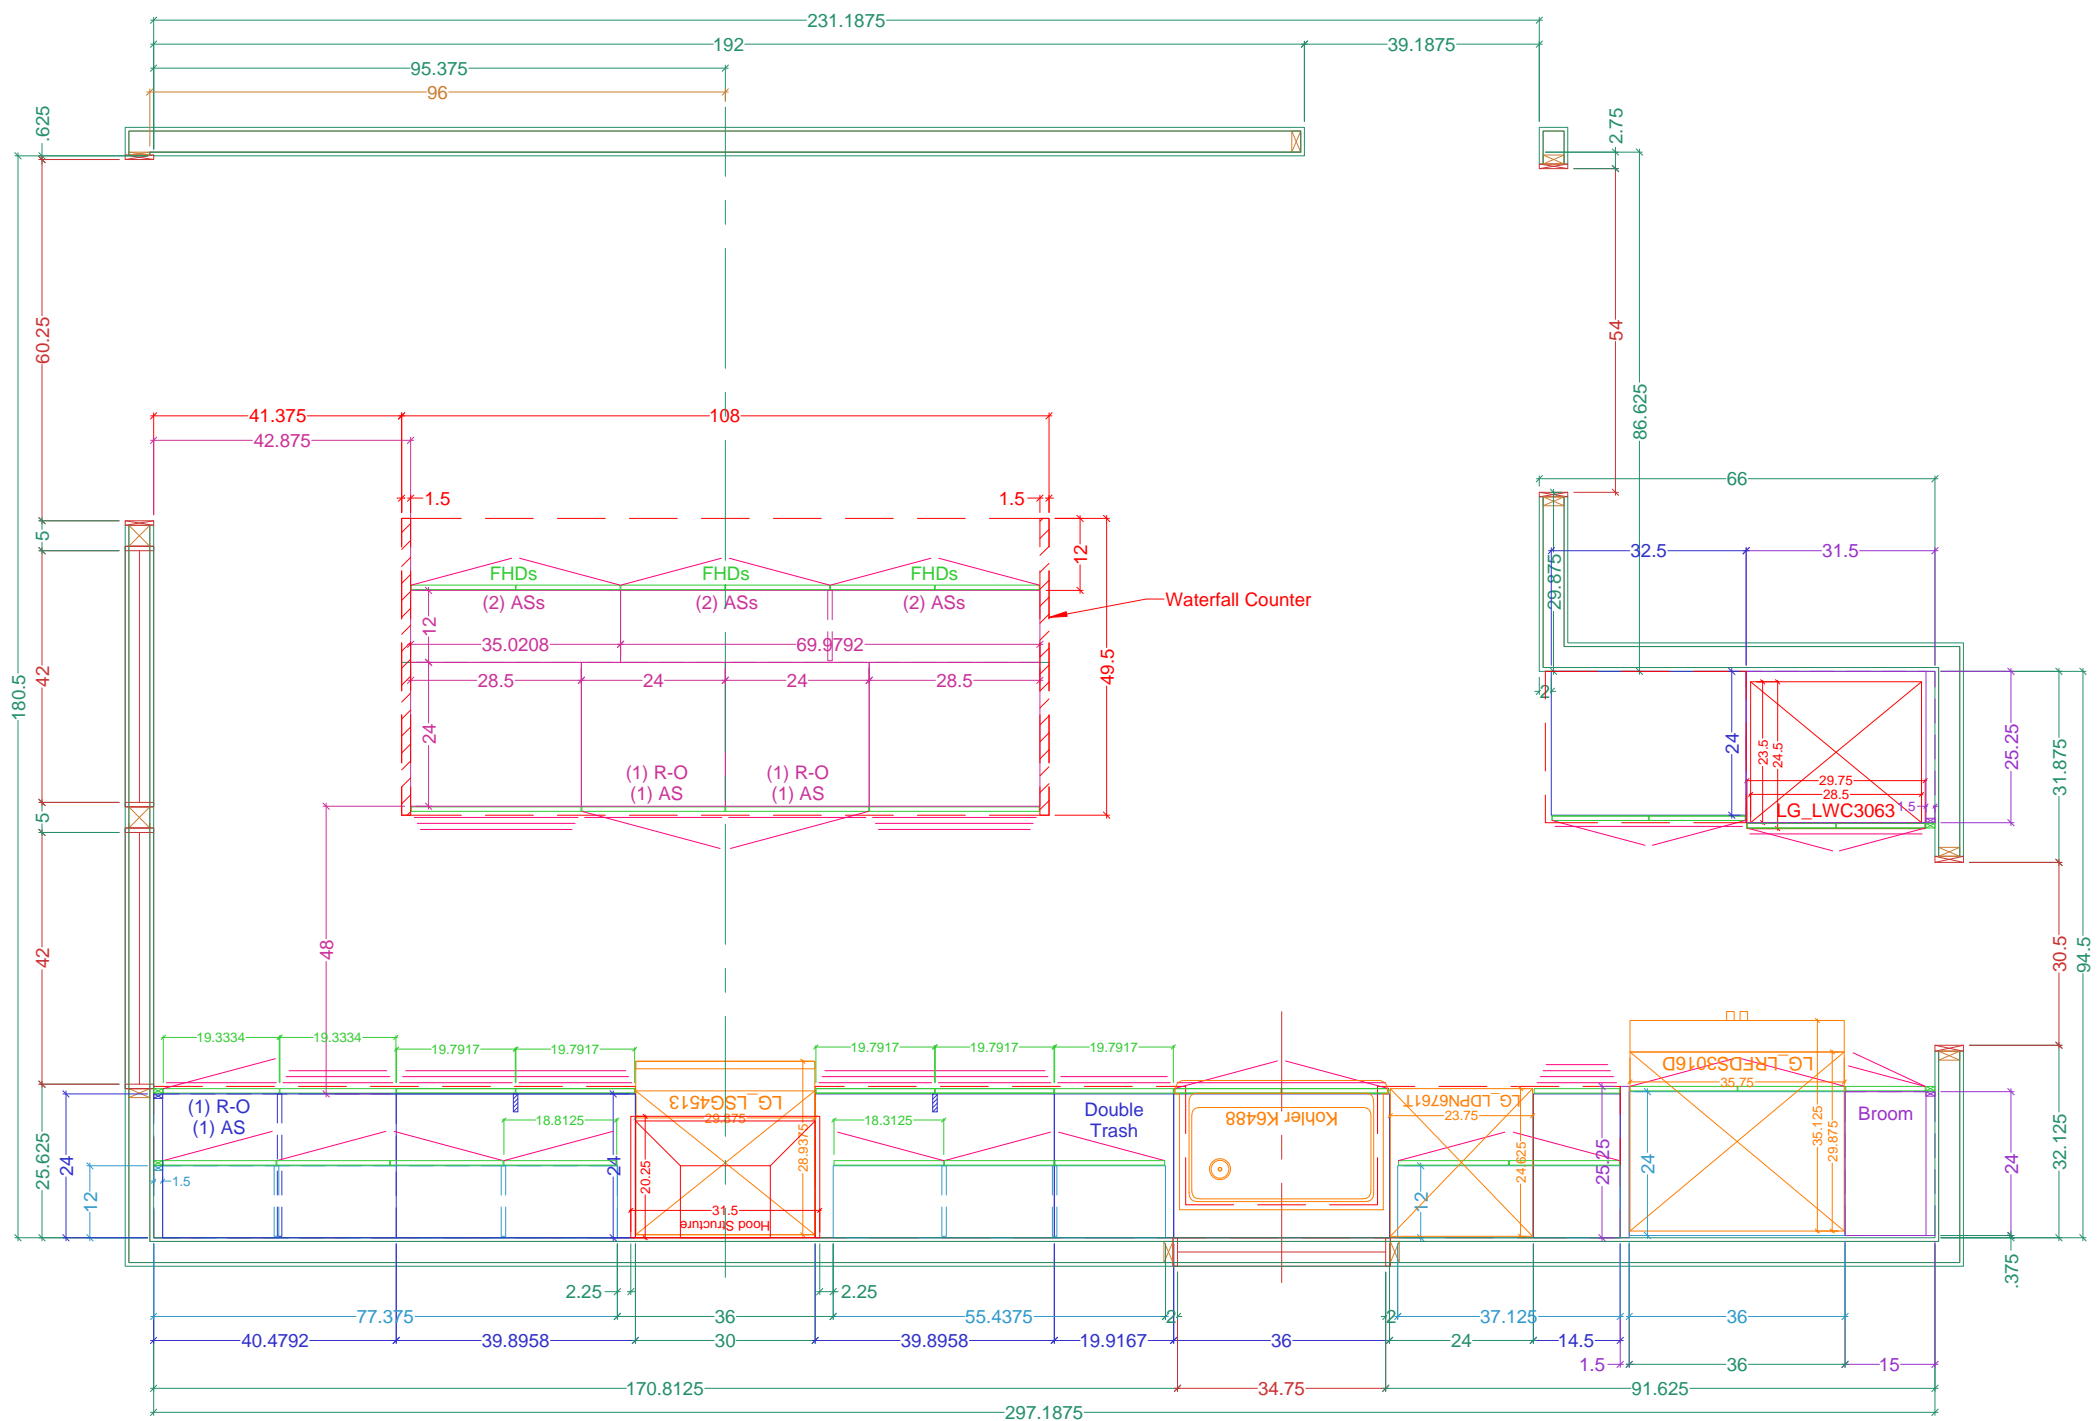

Legend

- Wall Veneer
- Framing
- Base Cabinetry
- Upper Cabinetry
- Full-height Cabinetry
- Doors/DWR Fronts
- Counters
- Casings & Mouldings
- Electrical
- Plumbing - Waste
- Plumbing - Supply
- Plumbing - Gas

PLAN View -- The CABINETS

Name: Preston for Doshi

Scale: 3/8" = 1' 0"

Dr. by: Brian

Project: KITCHEN Cabinetry

PREV: 1/19,1/27,2/11

Date: 02.19.2021