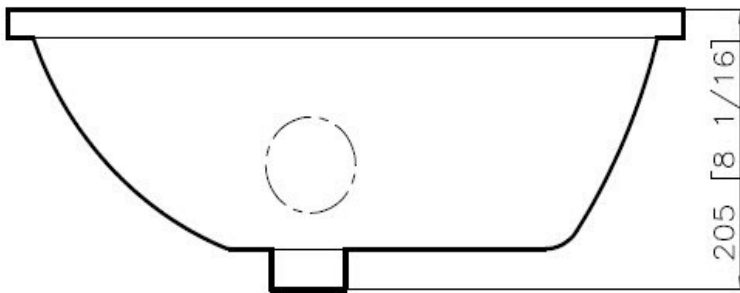

VCU1913

Premium Vitreous China Lavatory Sink

Model: VCU1913

Dimensions

- Overall Size: 20 7/8" x 14 31/32"
- Bowl Size: 18 29/32" x 13"
- Depth: 8 1/16"
- Drain Opening: 1 13/16"

Options

- Available in White or Biscuit

Features

- Durable vitreous china
- Contemporary Design
- Integral overflow
- Lustrous enamel glazed finish
- Under counter design for mounting to any solid surface counter

Complies with: ASME A112.19.2-2008
 CSAB45.1-2008

Product Specification

The undermount lavatory sink shall be 13" in length and 18 29/32" in width and be made of vitreous china. Sink shall be an Artisan VCU1913, please specify WHITE or BISCUIT: _____.