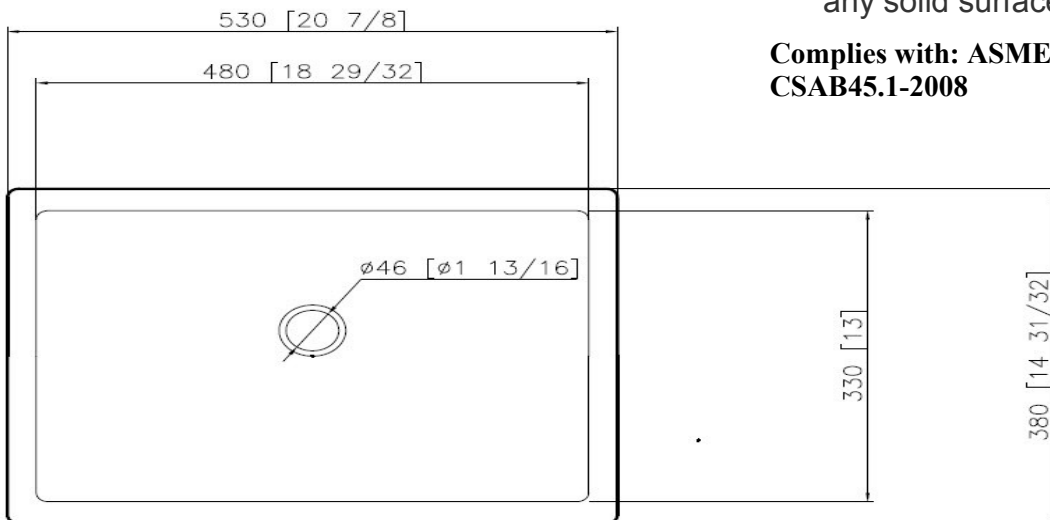

VCU1913

Premium Vitreous China Lavatory Sink

Model: VCU1913

Dimensions

- Overall Size: 20 7/8" x 14 31/32"
- Bowl Size: 18 29/32" x 13"
- Depth: 8 1/16"
- Drain Opening: 1 13/16"

Options

- Available in White or Biscuit

Features

- Durable vitreous china
- Contemporary Design
- Integral overflow
- Lustrous enamel glazed finish
- Under counter design for mounting to any solid surface counter

Complies with: ASME A112.19.2-2008
 CSAB45.1-2008

Product Specification

The undermount lavatory sink shall be 13" in length and 18 29/32" in width and be made of vitreous china. Sink shall be an Artisan VCU1913, please specify WHITE or BISCUIT: _____.