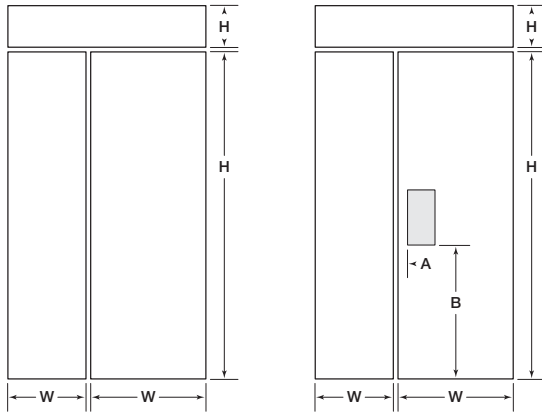

Flush Inset Panel Dimensions

BI-36S, BI-42S(ID), BI-48S(ID)

BI-42SD, BI-48SD

MODEL BI-42UFD(ID)

REFRIGERATOR (2 PANELS)	W	H
Flush Inset Panel	21 <sup>3</sup> / <sub>8</sub> " (543)	50 <sup>1</sup> / <sub>8</sub> " (1273)
Spacer Panel	20" (508)	49 <sup>5</sup> / <sub>16</sub> " (1253)
Backer Panel	20 <sup>5</sup> / <sub>8</sub> " (524)	49 <sup>15</sup> / <sub>16</sub> " (1268)
FREEZER	W	H
Flush Inset Panel	43" (1092)	19" (483)
Spacer Panel	41 <sup>1</sup> / <sub>8</sub> " (1045)	18 <sup>1</sup> / <sub>16</sub> " (459)
Backer Panel	41 <sup>3</sup> / <sub>4</sub> " (1060)	18 <sup>11</sup> / <sub>16</sub> " (475)
GRILLE	W	H
Flush Inset Panel	43" (1092)	9 <sup>1</sup> / <sub>4</sub> " (235)
Spacer Panel	41 <sup>1</sup> / <sub>8</sub> " (1045)	8 <sup>5</sup> / <sub>16</sub> " (211)
Backer Panel	41 <sup>3</sup> / <sub>4</sub> " (1060)	8 <sup>15</sup> / <sub>16</sub> " (227)

Grille panel dimensions are for standard 84" (2134) overall unit height. For 83" (2108) height, subtract 1" (25) from grille panel height dimensions and for 88" (2235) height, add 4" (102). A specific panel grille must be ordered for an 83" or 88" overall unit height.