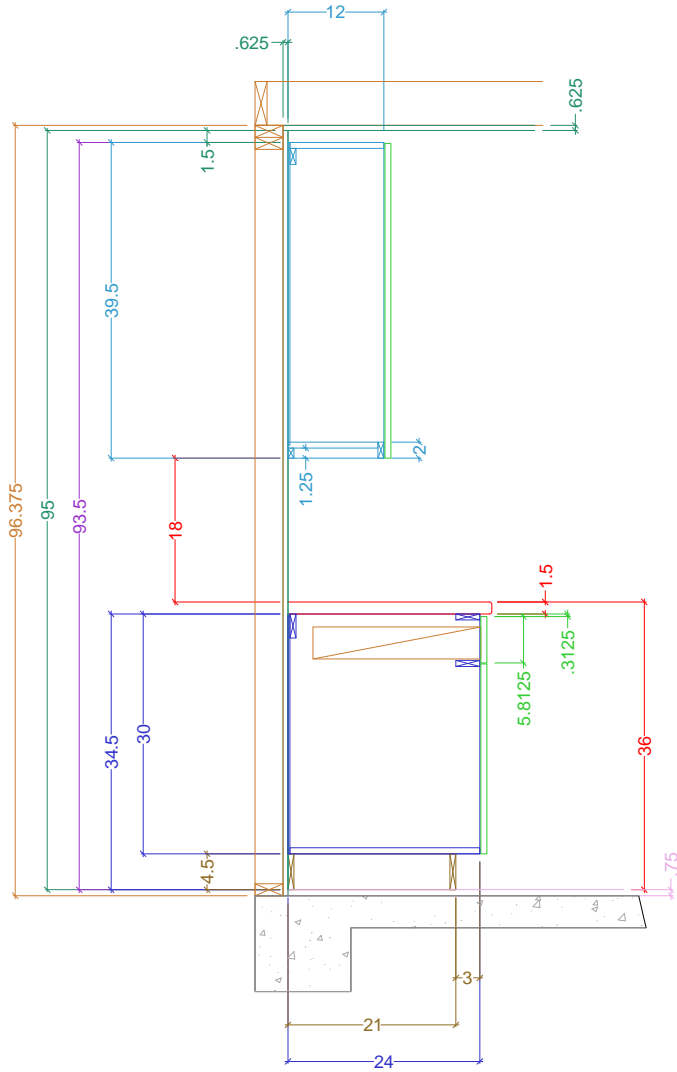

Legend

- Wall Veneer
- Framing
- Base Cabinetry
- Upper Cabinetry
- Full-height Cabinetry
- Doors/DWR Fronts
- Counters
- Casings & Mouldings
- Electrical
- Plumbing - Waste
- Plumbing - Supply
- Plumbing - Gas

Cross Sectional View of Cabinetry Construction

Name: Rocco--Fordhook

Scale: 1/2" = 1' 0"

Dr. by: Brian

Project: KITCHEN Cabinetry

REV:

Date: 01.31.2019

Size: 'A' 8.5" x 11"