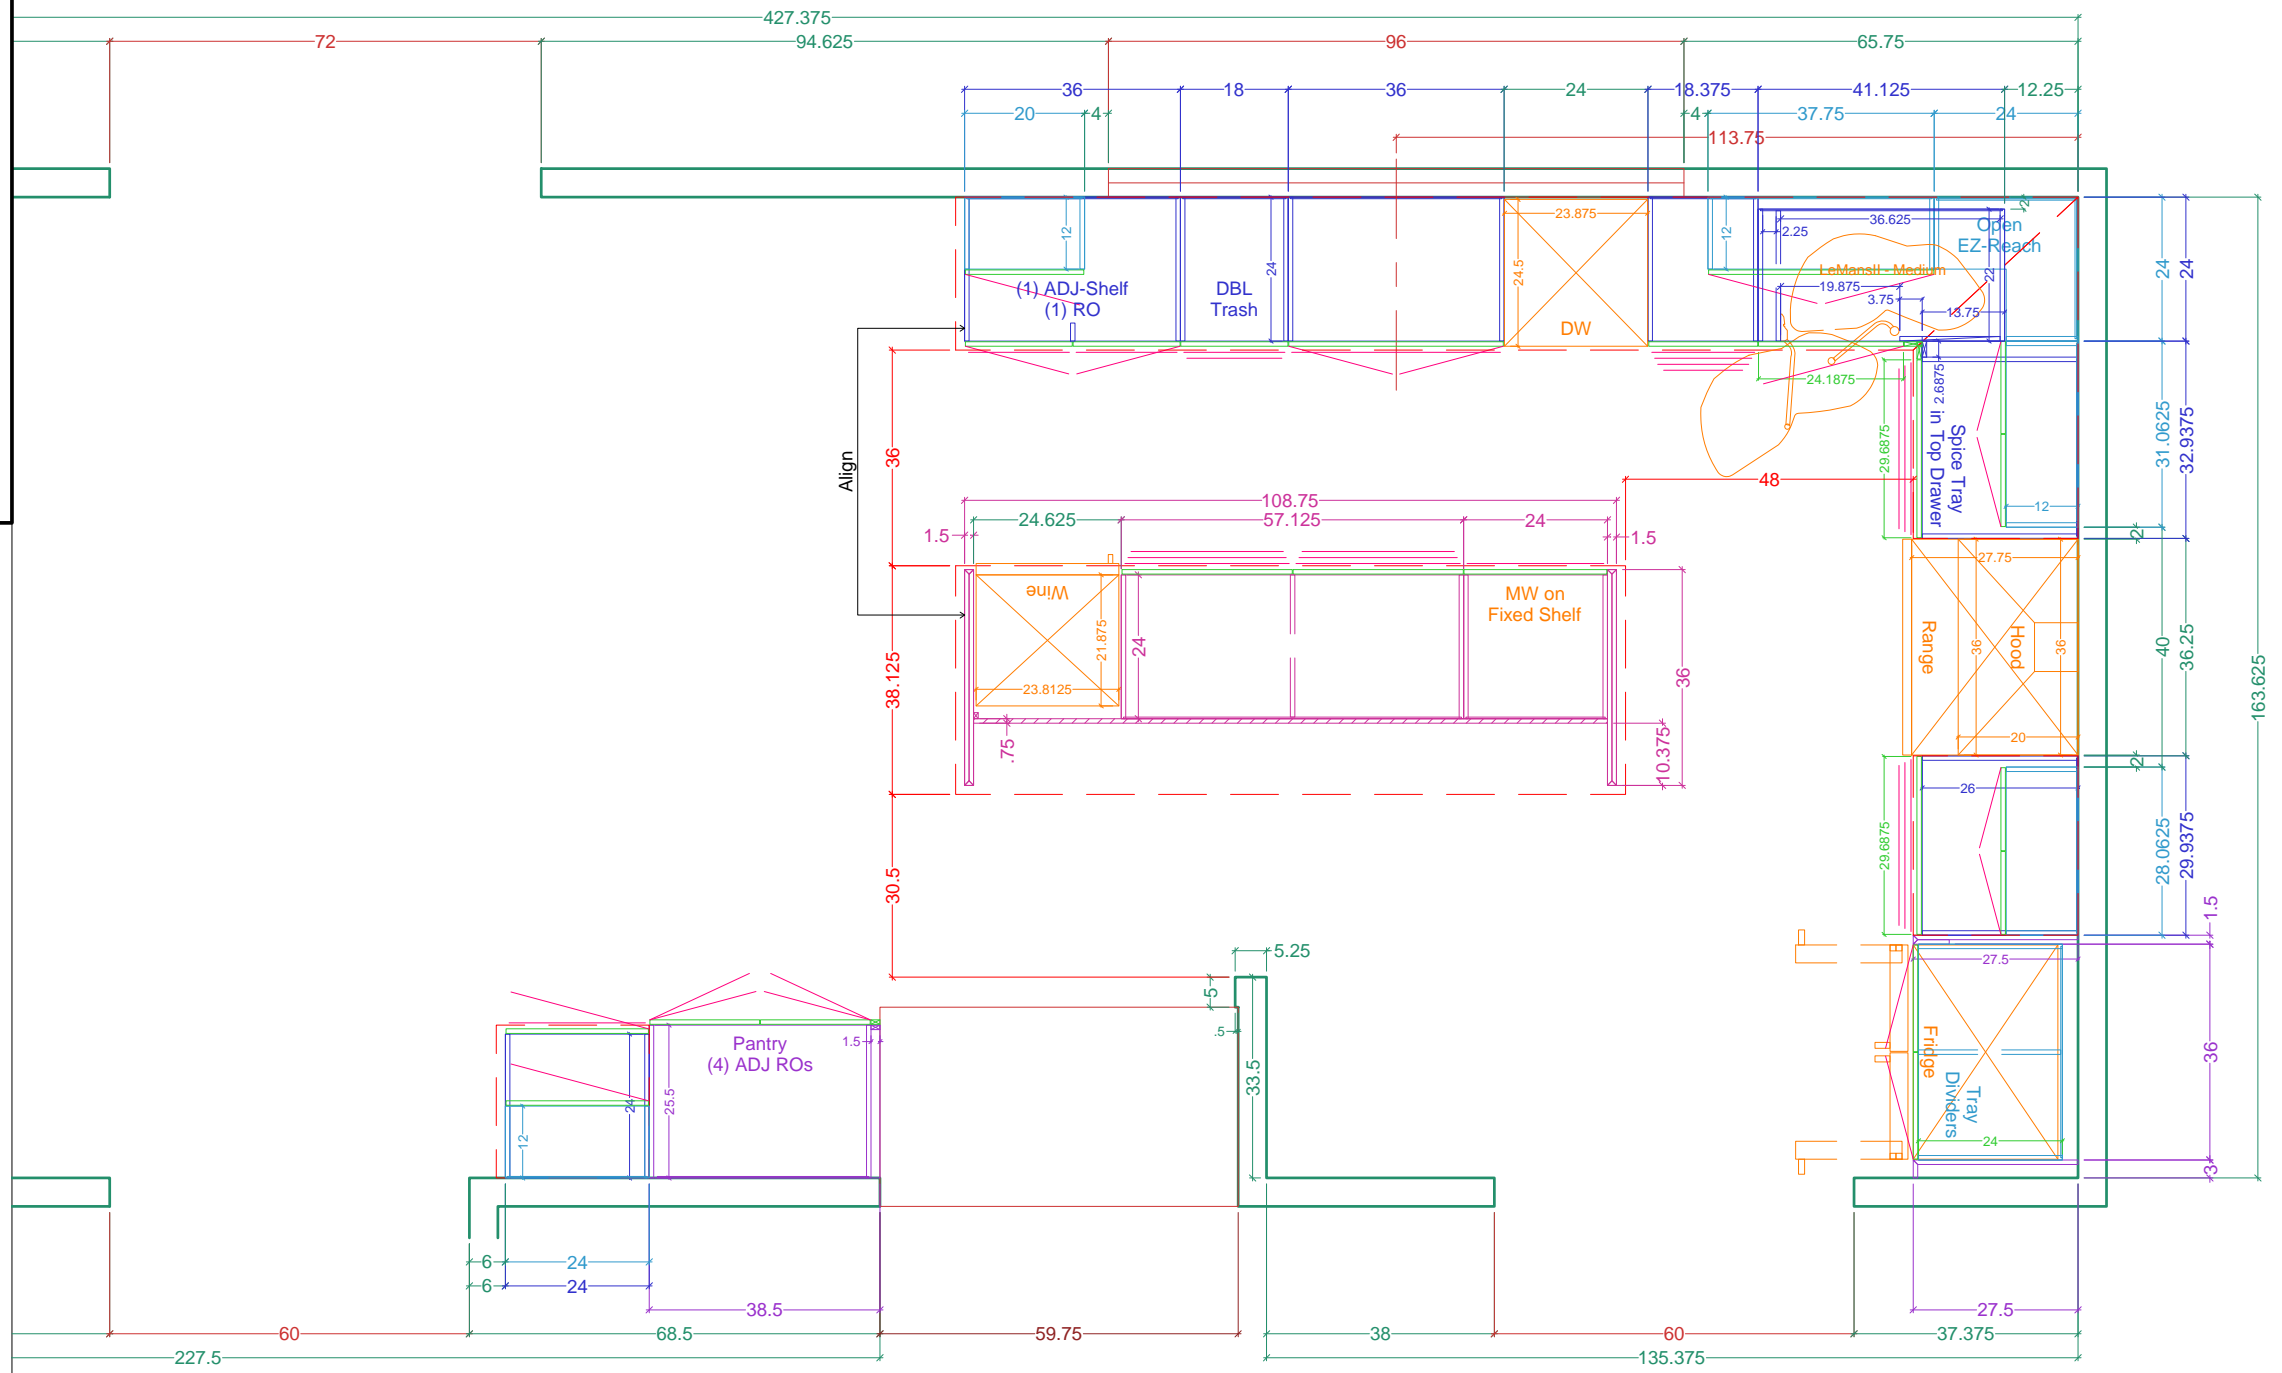

Legend

- Wall Veneer
- Framing
- Base Cabinetry
- Upper Cabinetry
- Full-height Cabinetry
- Doors/DWR Fronts
- Counters
- Casings & Mouldings
- Electrical
- Plumbing - Waste
- Plumbing - Supply
- Plumbing - Gas

PLAN View -- PRELIMINARY Layout

Name: Rocco--Fordhook

Scale: 3/8" = 1' 0"

Size: 'L' 8.5" x 14"

Project: KITCHEN Cabinetry

REV:

Dr. by: Brian

Date: 02.01.2019