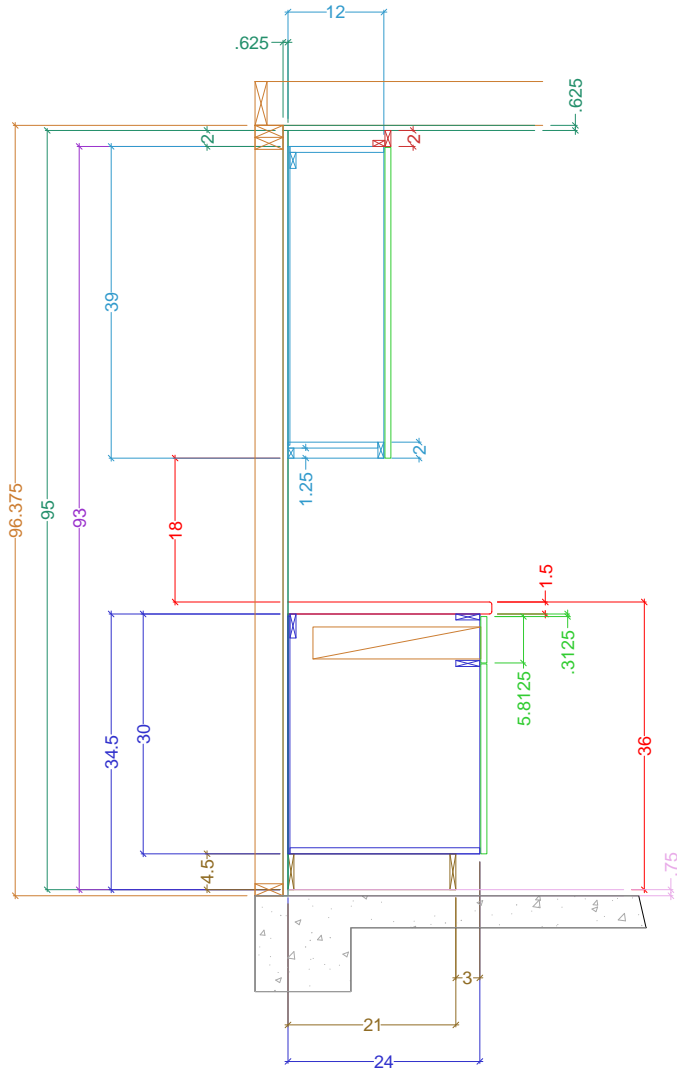

Legend

- Wall Veneer
- Framing
- Base Cabinetry
- Upper Cabinetry
- Full-height Cabinetry
- Doors/DWR Fronts
- Counters
- Casings & Mouldings
- Electrical
- Plumbing - Waste
- Plumbing - Supply
- Plumbing - Gas

Cross Sectional View of Cabinetry Construction

Name: Rocco--Fordhook

Scale: 1/2" = 1' 0"

Dr. by: Brian

Project: KITCHEN Cabinetry

REV: 1/31

Date: 02.09.2019

Size: 'A' 8.5" x 11"