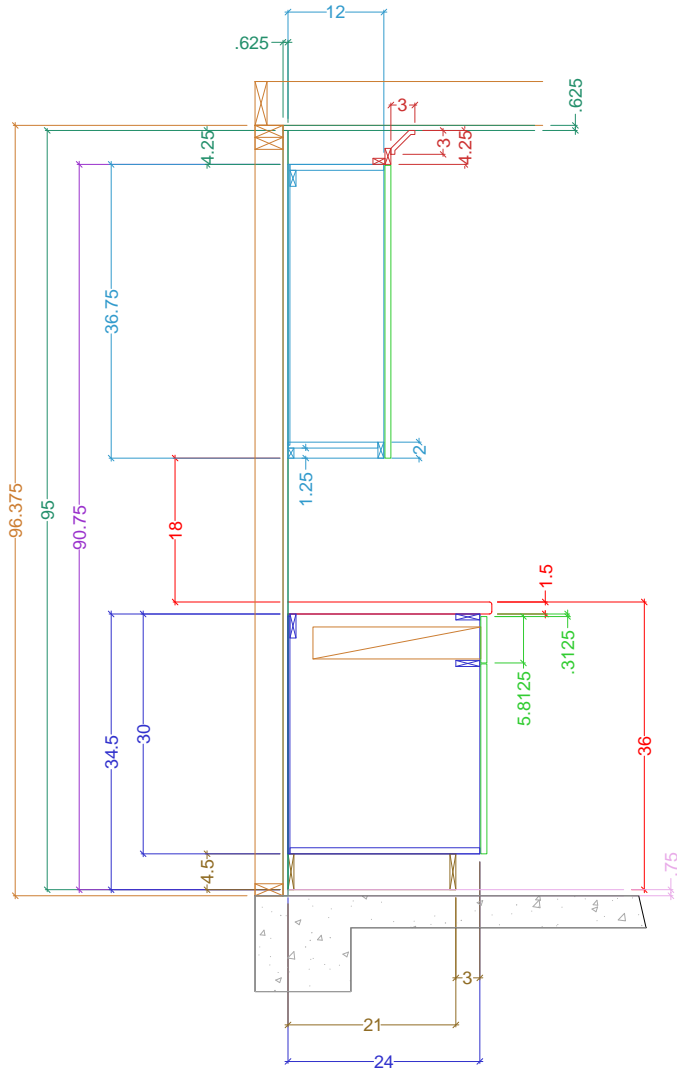

Legend

- Wall Veneer
- Framing
- Base Cabinetry
- Upper Cabinetry
- Full-height Cabinetry
- Doors/DWR Fronts
- Counters
- Casings & Mouldings
- Electrical
- Plumbing - Waste
- Plumbing - Supply
- Plumbing - Gas

Cross Sectional View of Cabinetry Construction

Name: Rocco--Fordhook

Scale: 1/2" = 1' 0"

Dr. by: Brian

Project: KITCHEN Cabinetry

REV: 1/31

Date: 02.10.2019

Size: 'A' 8.5" x 11"