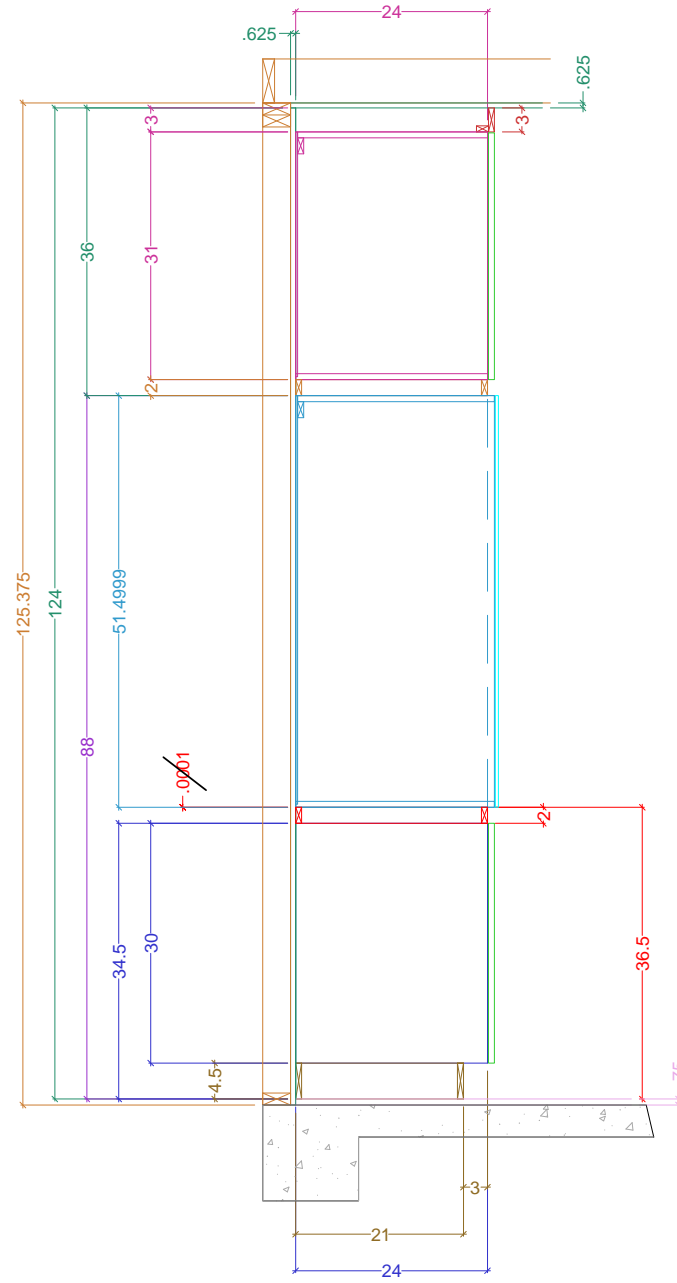

Legend

- Wall Veneer
- Framing
- Base Cabinetry
- Upper Cabinetry
- Full-height Cabinetry
- Doors/DWR Fronts
- Counters
- Casings & Mouldings
- Electrical
- Plumbing - Waste
- Plumbing - Supply
- Plumbing - Gas

Coffee

Size: 'A' 8.5" x 11"

Cross-Sectional View of Cabinetry Construction

Name: ROSSI for Channel Point	Scale: 1/2" = 1' 0"	Dr. by: Brian
Project: CABINETRY	PREV: 2/22	Date: 04.02.2021