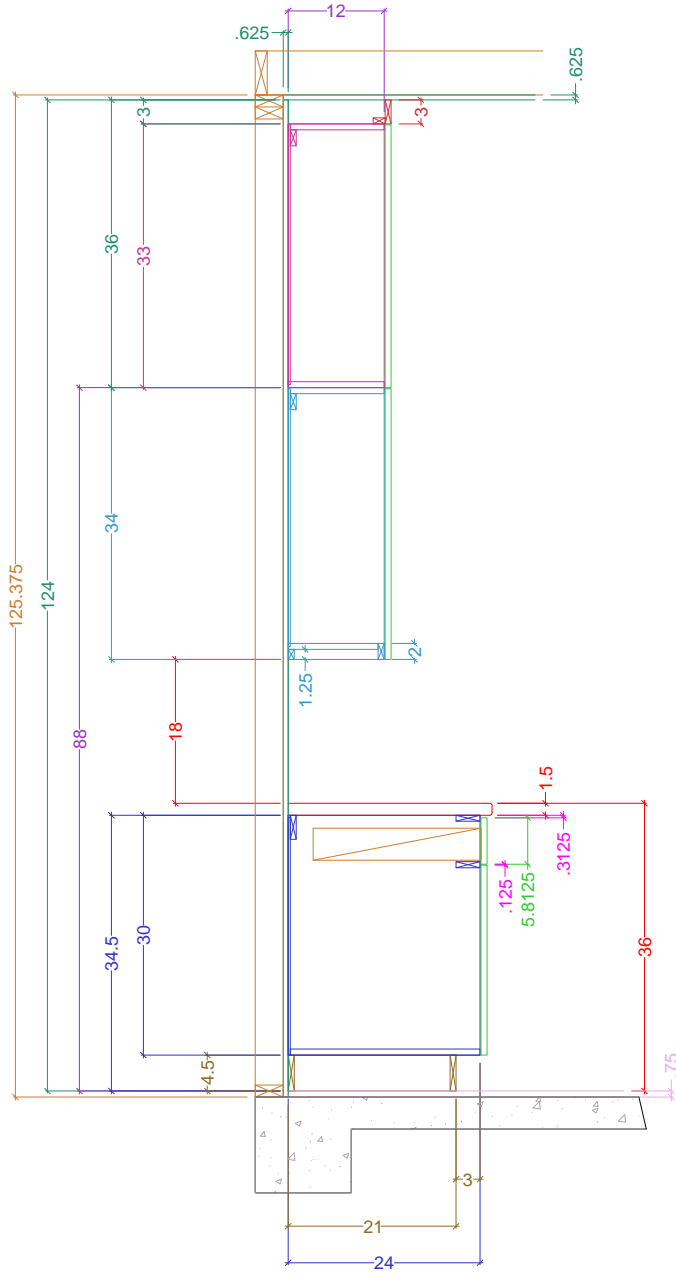

Legend

- Wall Veneer
- Framing
- Base Cabinetry
- Upper Cabinetry
- Full-height Cabinetry
- Doors/DWR Fronts
- Counters
- Casings & Mouldings
- Electrical
- Plumbing - Waste
- Plumbing - Supply
- Plumbing - Gas

Coffee

Size: 'A' 8.5" x 11"

Cross-Sectional View of Cabinetry Construction

Name: ROSSI for Channel Point	Scale: 1/2" = 1' 0"	Dr. by: Brian
Project: CABINETRY	PREV: 2/22	Date: 04.02.2021