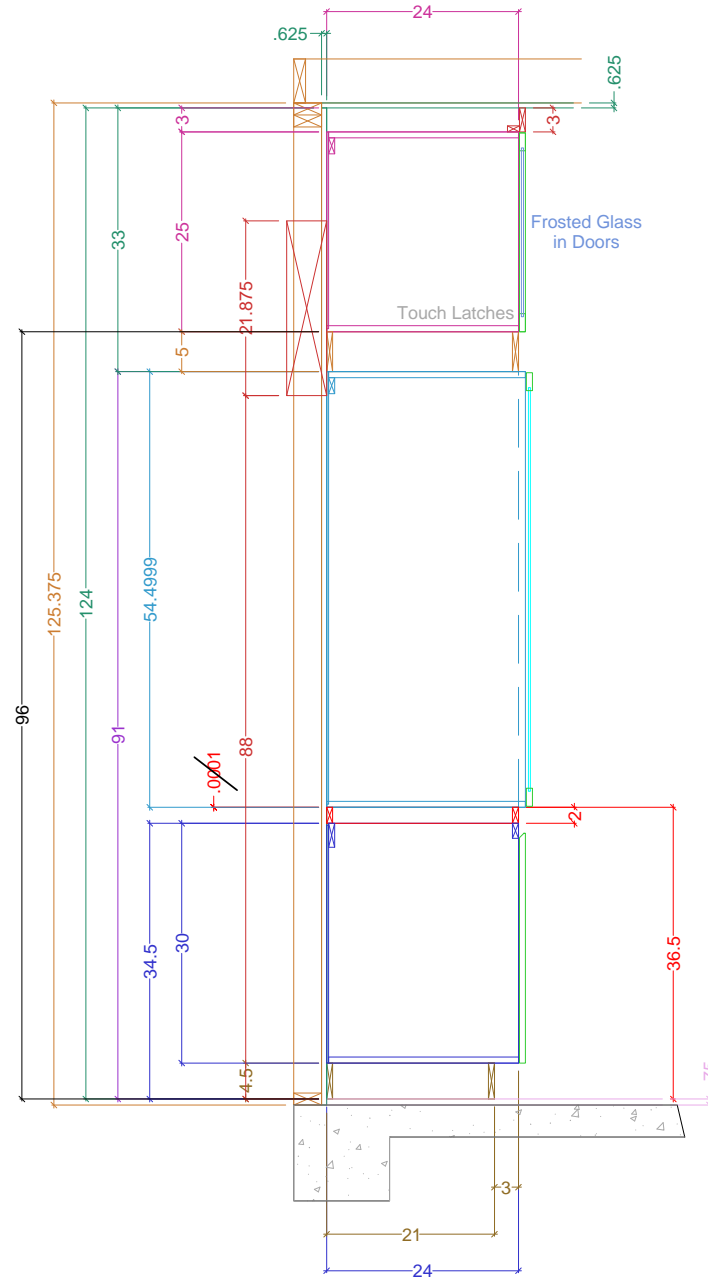

Legend

- Wall Veneer
- Framing
- Base Cabinetry
- Upper Cabinetry
- Full-height Cabinetry
- Doors/DWR Fronts
- Counters
- Casings & Mouldings
- Electrical
- Plumbing - Waste
- Plumbing - Supply
- Plumbing - Gas

Coffee

Size: 'A' 8.5" x 11"

Cross-Sectional View of Cabinetry Construction

Name: ROSSI for Channel Point	Scale: 1/2" = 1' 0"	Dr. by: Brian
Project: CABINERY	PREV: 2/22,4/2	Date: 04.10.2021