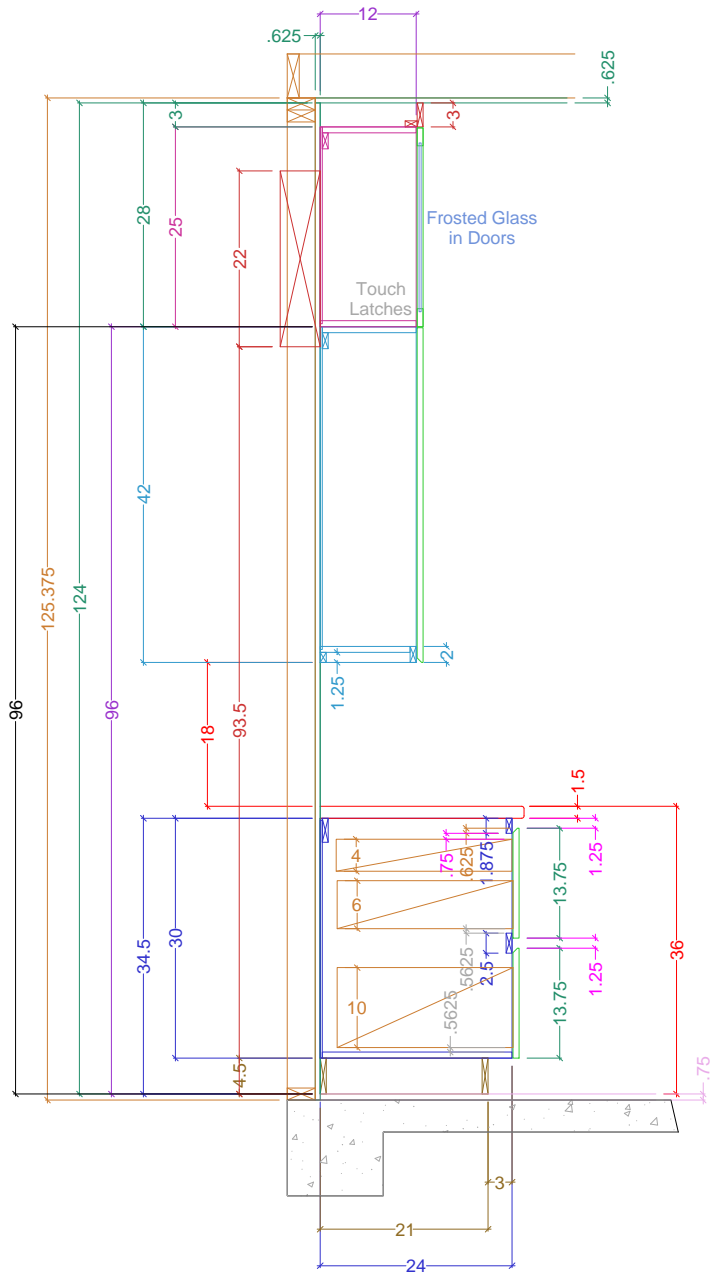

Legend

- Wall Veneer
- Framing
- Base Cabinetry
- Upper Cabinetry
- Full-height Cabinetry
- Doors/DWR Fronts
- Counters
- Casings & Mouldings
- Electrical
- Plumbing - Waste
- Plumbing - Supply
- Plumbing - Gas

Coffee

Size: 'A' 8.5" x 11"

Cross-Sectional View of Cabinetry Construction

Name: ROSSI for Channel Point	Scale: 1/2" = 1' 0"	Dr. by: Brian
Project: CABINERY	PREV: 2/22,4/2	Date: 04.10.2021