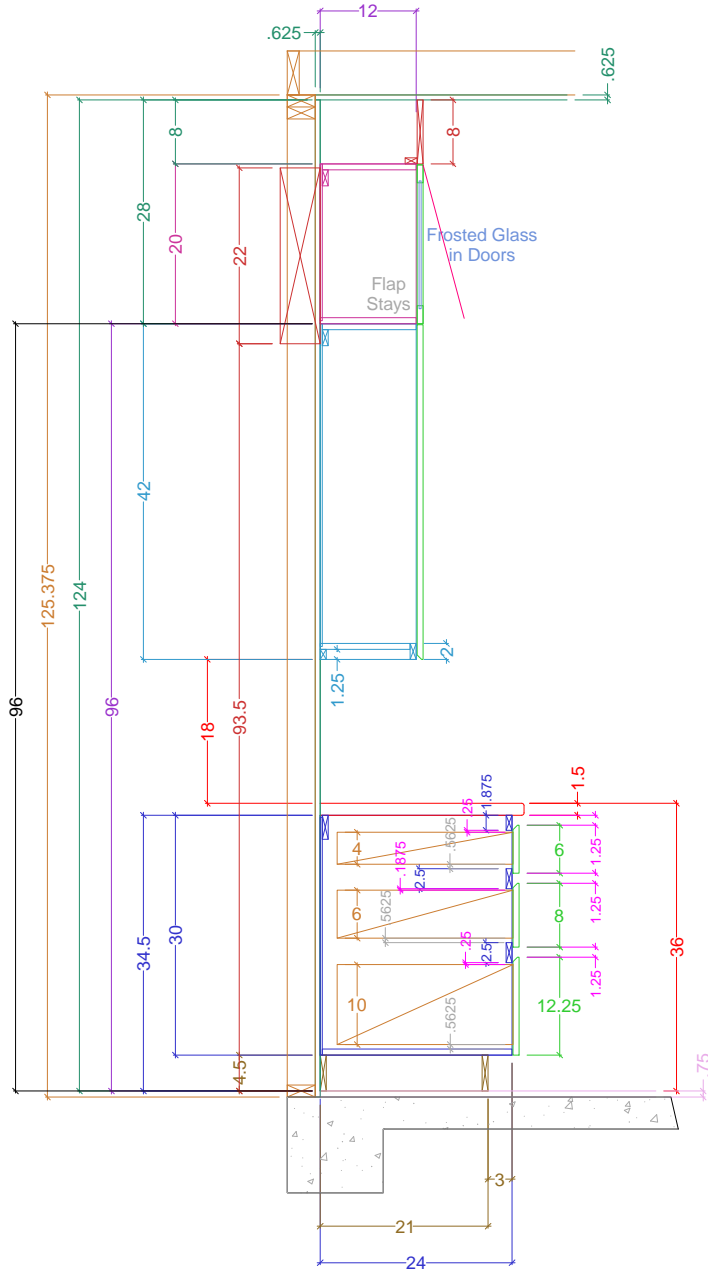

**Legend**

- Wall Veneer
- Framing
- Base Cabinetry
- Upper Cabinetry
- Full-height Cabinetry
- Doors/DWR Fronts
- Counters
- Casings & Mouldings
- Electrical
- Plumbing - Waste
- Plumbing - Supply
- Plumbing - Gas

Coffee

Size: 'A' 8.5" x 11"

**Cross-Sectional View of Cabinetry Construction**

Name: ROSSI for Channel Point	Scale: 1/2" = 1' 0"	Dr. by: Brian
Project: CABINERY	PREV: 2/22,4/2,4/10	Date: 04.23.2021