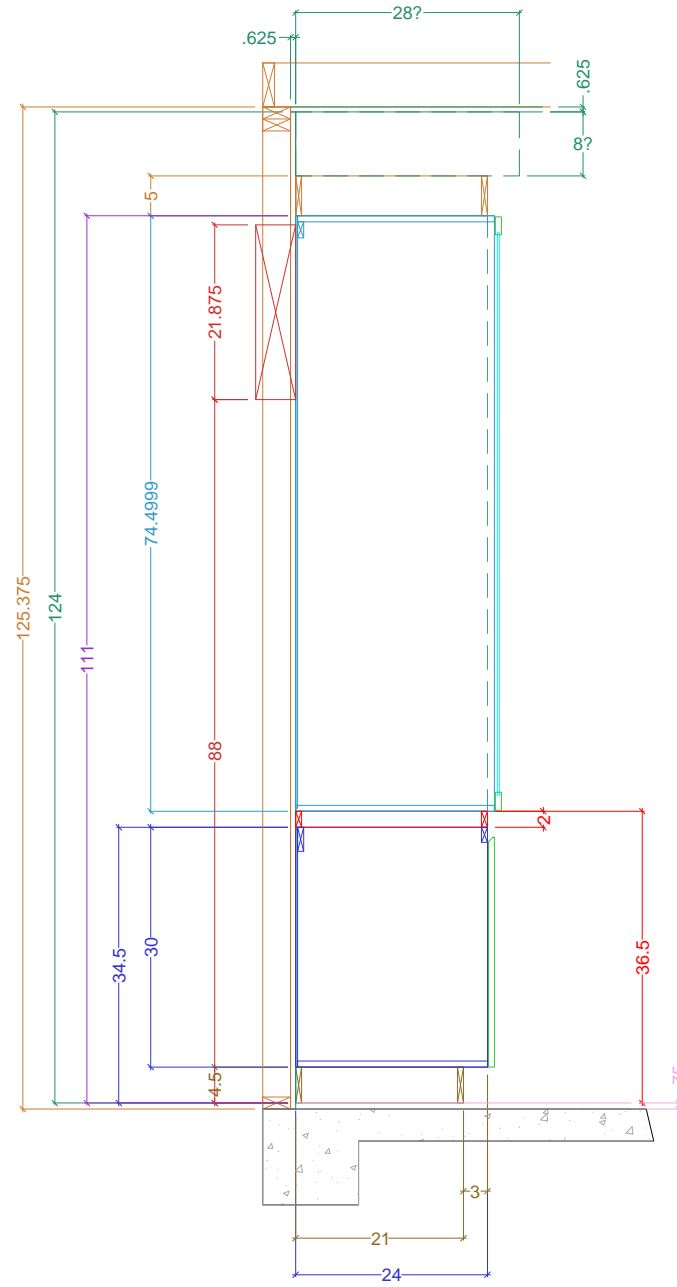

**Legend**

- Wall Veneer
- Framing
- Base Cabinetry
- Upper Cabinetry
- Full-height Cabinetry
- Doors/DWR Fronts
- Counters
- Casings & Mouldings
- Electrical
- Plumbing - Waste
- Plumbing - Supply
- Plumbing - Gas

Coffee

Size: 'A' 8.5" x 11"

**Cross-Sectional View of Cabinetry Construction**

Name: ROSSI for Channel Point	Scale: 1/2" = 1' 0"	Dr. by: Brian
Project: CABINERY	PREV: 2/22,4/2,4/10	Date: 04.23.2021