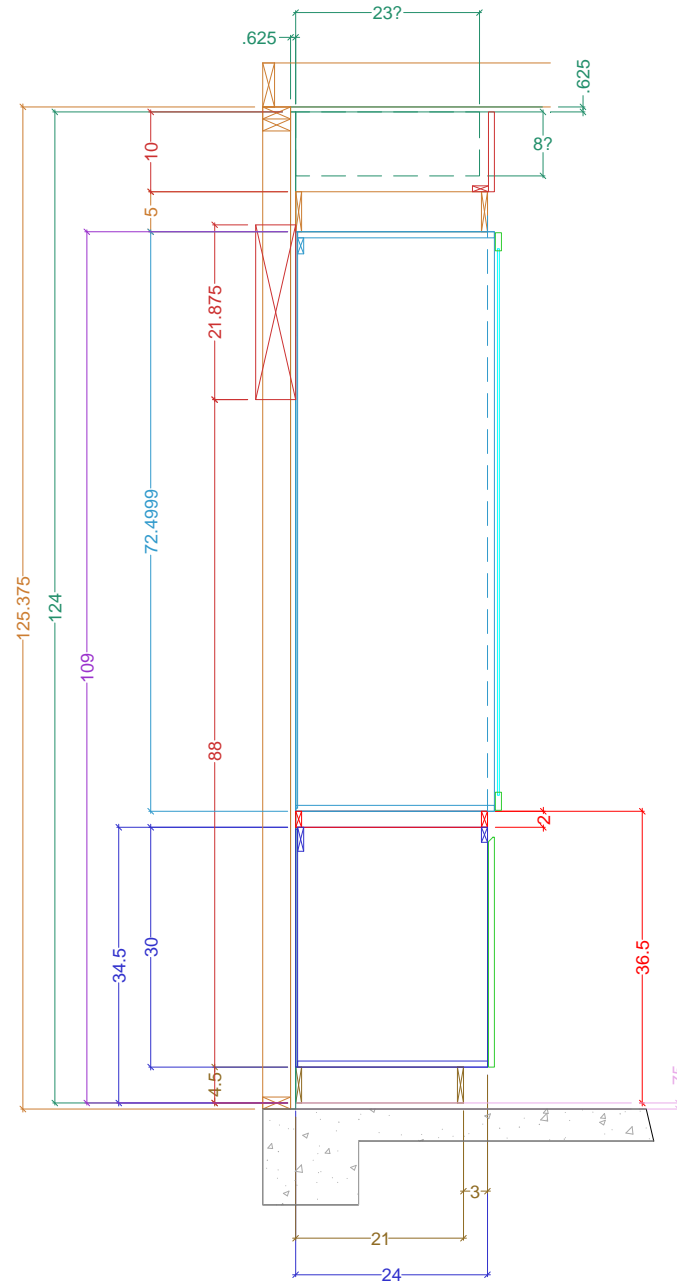

Legend

- Wall Veneer
- Framing
- Base Cabinetry
- Upper Cabinetry
- Full-height Cabinetry
- Doors/DWR Fronts
- Counters
- Casings & Mouldings
- Electrical
- Plumbing - Waste
- Plumbing - Supply
- Plumbing - Gas

Coffee

Size: 'A' 8.5" x 11"

Cross-Sectional View of Cabinetry Construction

Name: ROSSI for Channel Point	Scale: 1/2" = 1' 0"	Dr. by: Brian
Project: CABINERY	PREV: 2/22,4/2,4/10,4/23	Date: 05.09.2021