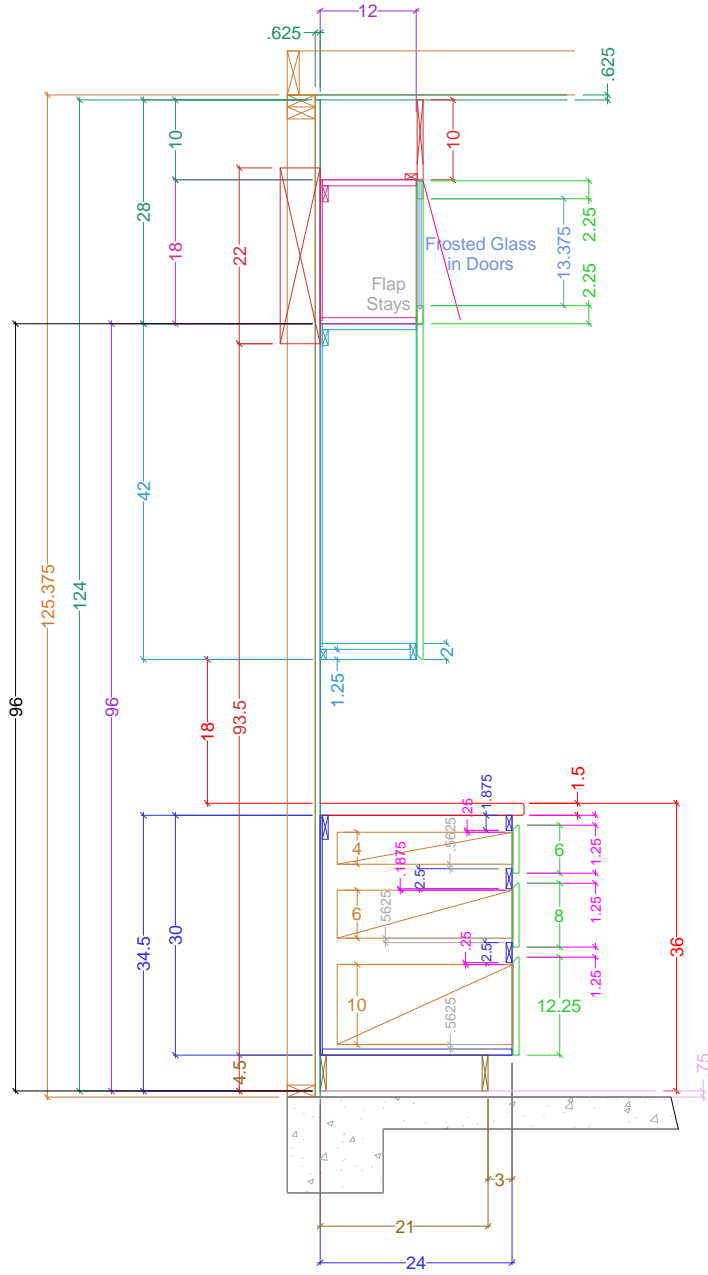

Legend

- Wall Veneer
- Framing
- Base Cabinetry
- Upper Cabinetry
- Full-height Cabinetry
- Doors/DWR Fronts
- Counters
- Casings & Mouldings
- Electrical
- Plumbing - Waste
- Plumbing - Supply
- Plumbing - Gas

Coffee

Size: 'A' 8.5" x 11"

Cross-Sectional View of Cabinetry Construction

Name: ROSSI for Channel Point	Scale: 1/2" = 1' 0"	Dr. by: Brian
Project: CABINERY	PREV: 2/22,4/2,4/10,4/23	Date: 05.09.2021