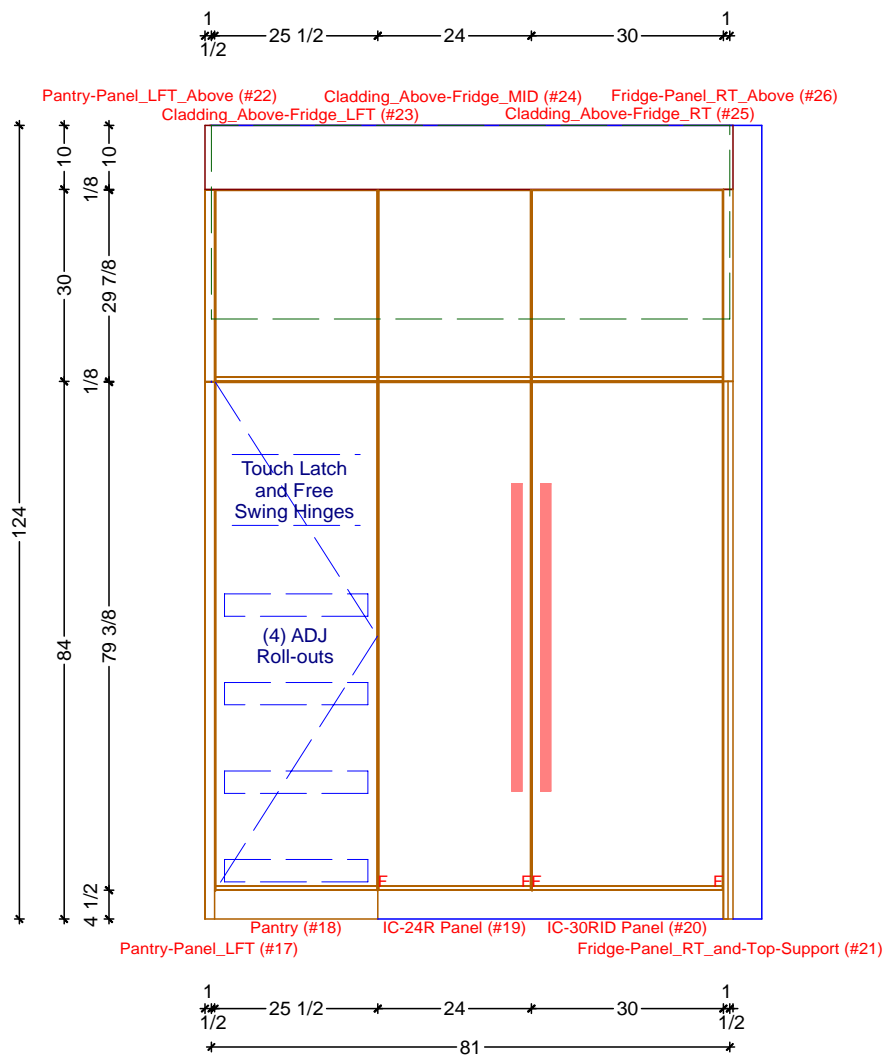

1 KITCHEN ELEVATION - RANGETOP-OVEN-COFFE RUN OF CABINETRY
SCALE: 1:30

1 KITCHEN ELEVATION - FRIDGE WALL
SCALE: 1:30

2 KITCHEN ELEVATION - ISLE FRONT
SCALE: 1/2" = 1'-0"

3 KITCHEN ELEVATION - ISLE BACK
SCALE: 1/2" = 1'-0"

Scale: As Noted

Size: L

KITCHEN

Dr By: Brian

05/10/2021

Rndr