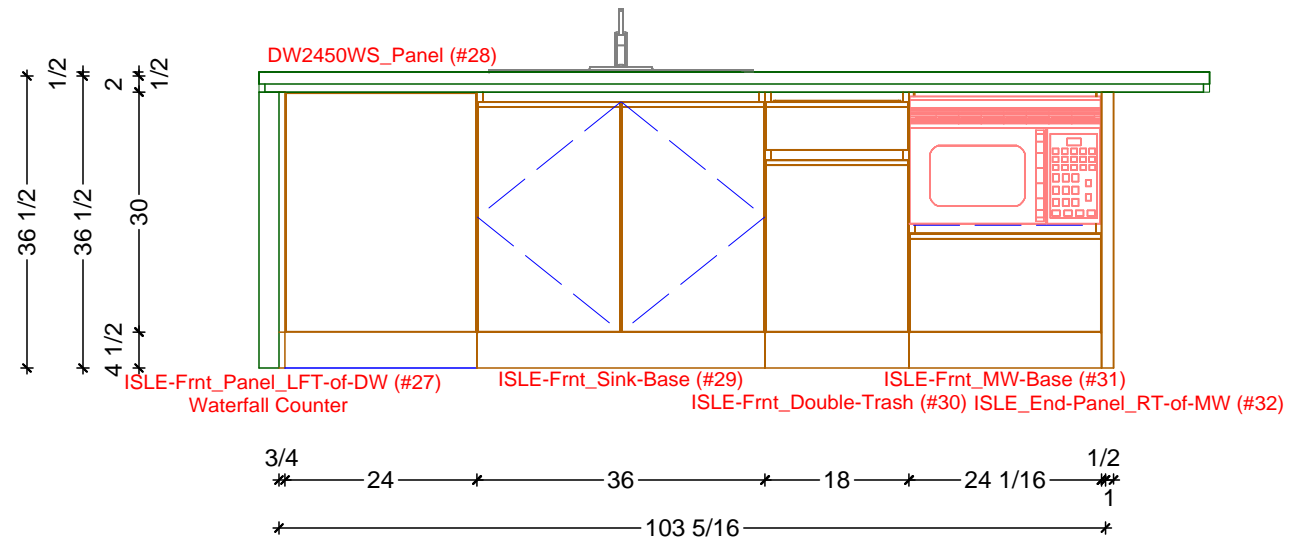

1 KITCHEN ELEVATION - RANGETOP-OVEN-COFFE RUN OF CABINETRY
SCALE: 1:30

1 KITCHEN ELEVATION - FRIDGE WALL
SCALE: 1:30

2 KITCHEN ELEVATION - ISLE FRONT
SCALE: 1/2" = 1'-0"

3 KITCHEN ELEVATION - ISLE BACK
SCALE: 1/2" = 1'-0"

Scale: As Noted

Size: L

KITCHEN

Dr By: Brian

05/10/2021

Rndr