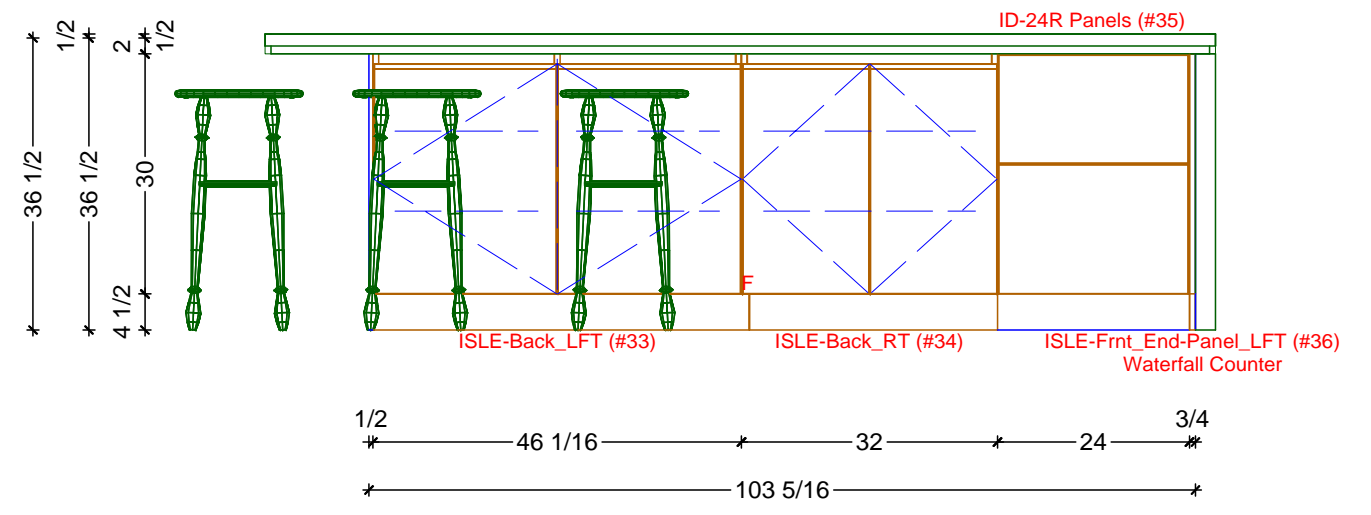

1 KITCHEN ELEVATION - RANGETOP-OVEN-COFFE RUN OF CABINETRY
SCALE: 1:30

1 KITCHEN ELEVATION - FRIDGE WALL
SCALE: 1:30

2 KITCHEN ELEVATION - ISLE FRONT
SCALE: 1/2" = 1'-0"

3 KITCHEN ELEVATION - ISLE BACK
SCALE: 1/2" = 1'-0"

Scale: As Noted

Size: L

KITCHEN

Dr By: Brian

05/10/2021

Rndr