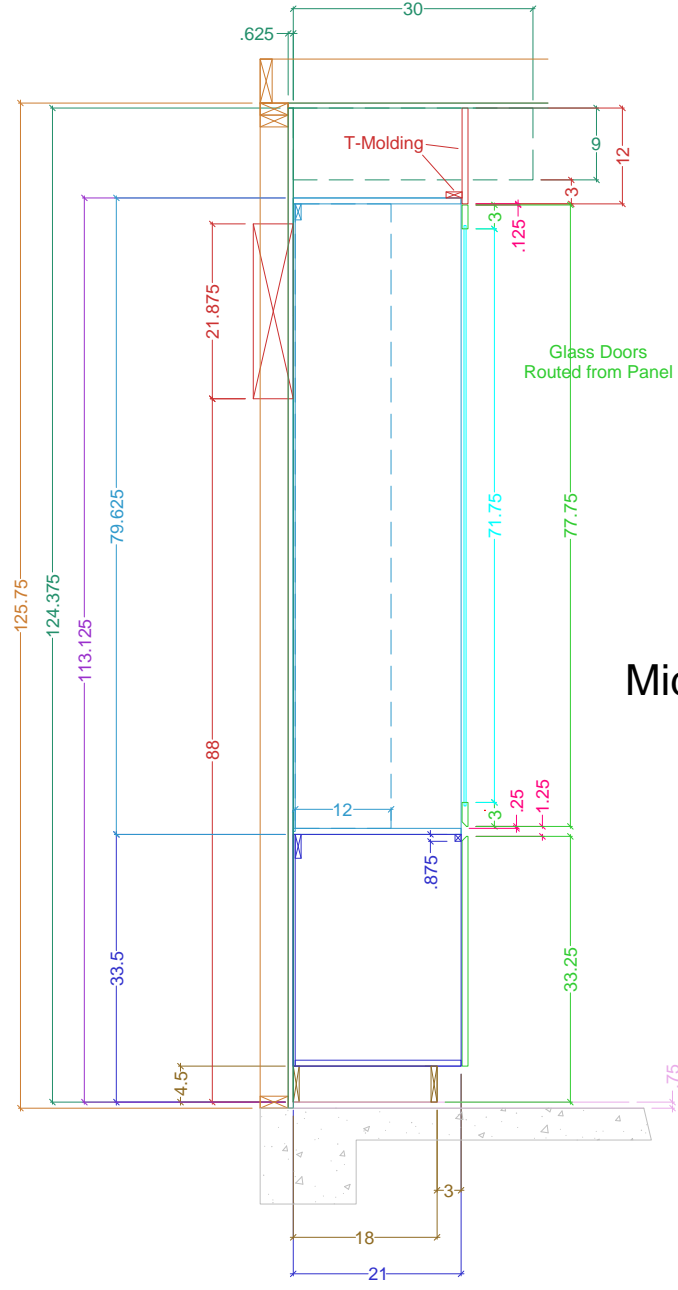

Legend

- Wall Veneer
- Framing
- Base Cabinetry
- Upper Cabinetry
- Full-height Cabinetry
- Doors/DWR Fronts
- Counters
- Casings & Mouldings
- Electrical
- Plumbing - Waste
- Plumbing - Supply
- Plumbing - Gas

**Coffee
Outer Cabinets**

**Coffee
Middle Cabinet**

Size: 'A' 8.5" x 11"

Cross-Sectional View of Cabinetry Construction	Name: ROSSI for Channel Point	Scale: 1/2" = 1' 0"	Dr. by: Brian
	Project: CABINETRY -- COFFEE Section	PREV: 2/22,4/2,4/10,4/23,5/9	Date: 07.14.2021