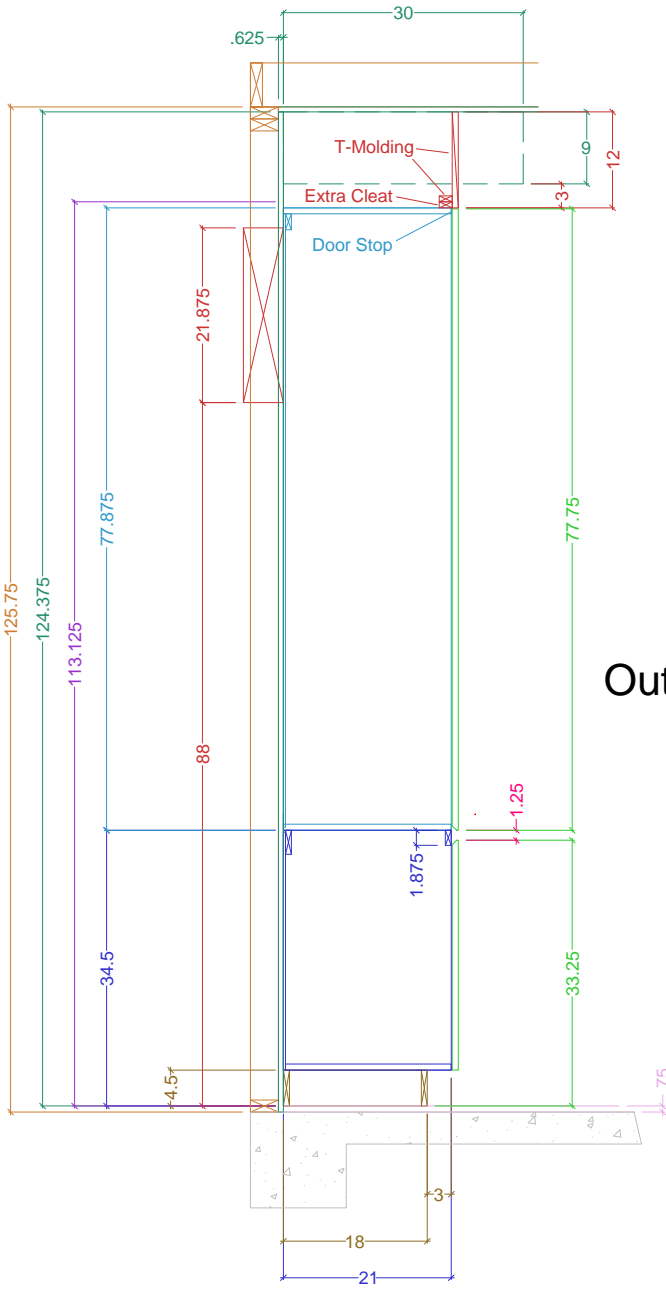

Legend

- Wall Veneer
- Framing
- Base Cabinetry
- Upper Cabinetry
- Full-height Cabinetry
- Doors/DWR Fronts
- Counters
- Casings & Mouldings
- Electrical
- Plumbing - Waste
- Plumbing - Supply
- Plumbing - Gas

**Coffee
Outer Cabinets**

**Coffee
Middle Cabinet**

Size: 'A' 8.5" x 11"

Cross-Sectional View of Cabinetry Construction	Name: ROSSI for Channel Point	Scale: 1/2" = 1' 0"	Dr. by: Brian
	Project: CABINETRY -- COFFEE Section	PREV: 2/22,4/2,4/10,4/23,5/9	Date: 07.14.2021