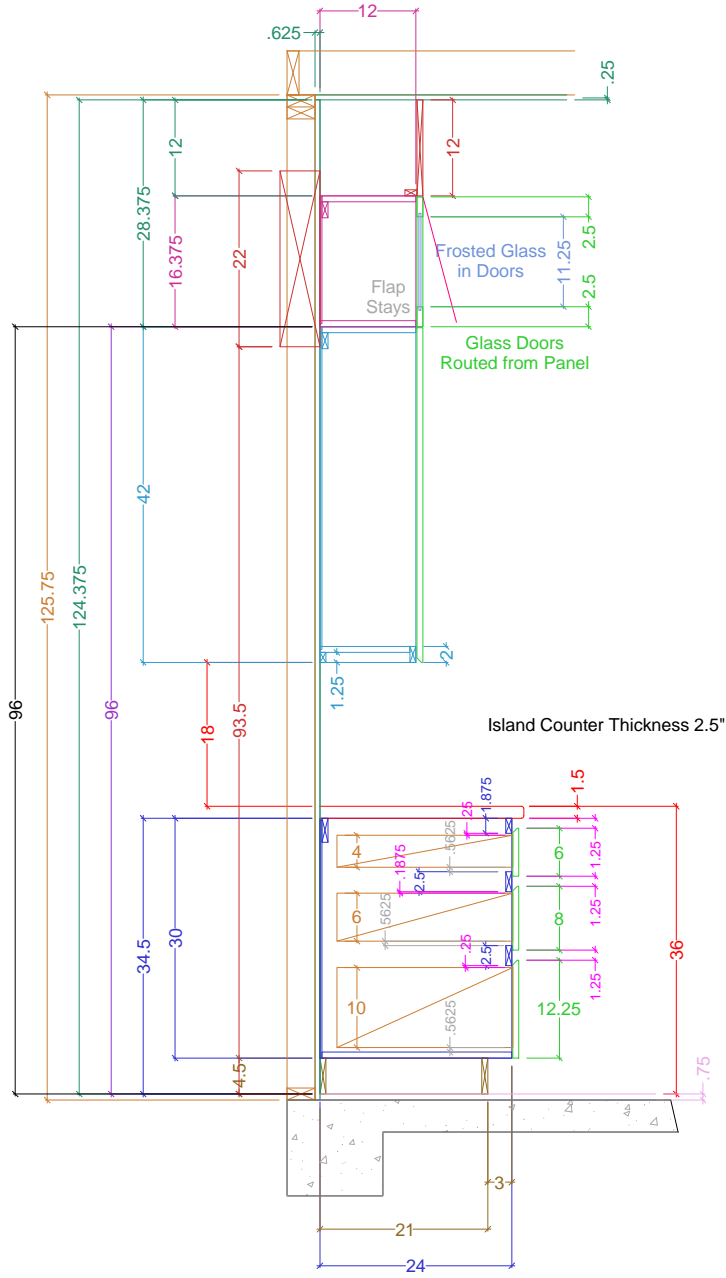

### Legend

- Wall Veneer
- Framing
- Base Cabinetry
- Upper Cabinetry
- Full-height Cabinetry
- Doors/DWR Fronts
- Counters
- Casings & Mouldings
- Electrical
- Plumbing - Waste
- Plumbing - Supply
- Plumbing - Gas

## Cross-Sectional View of Cabinetry Construction

Name: ROSSI for Channel Pointe

Scale: 1/2" = 1' 0"

Dr. by: Brian

Project: CABINETRY -- WALL Cabinetry

PREV: 2/22,4/2,4/10,4/23,5/9

Date: 07.14.2021

Size: 'A' 8.5" x 11"