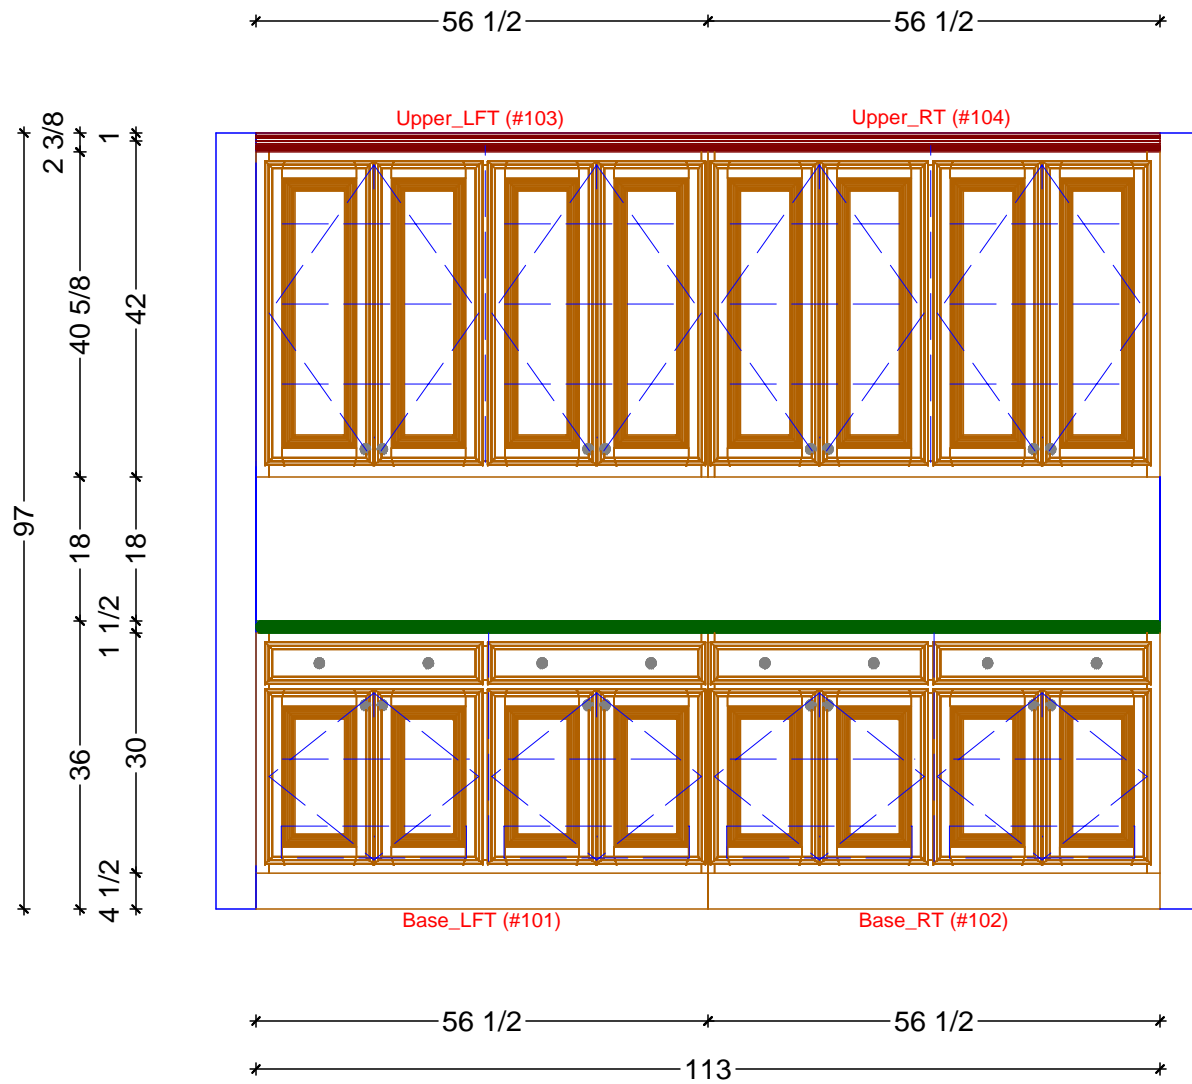

NOOK CABINERY FLOOR PLAN
 SCALE: 3/4" = 1' 0"

Classic Bath Designs, Inc.
 11544 Sheldon St., Sun Valley, CA 91352
 818.767.1144 fax: 818.767.1278

Cust: Russo for Adam		PO# DWELLING	Scale: As Noted	NOOK
Approved _____	Job: FF-S_MelWh/Maple:WhtWsh_IntEB:MelWh	Size: A	Dr By: Brian	08/12/2014

Nk.0

1 NOOK ELEVATION
SCALE: 1/2" = 1' 0"

Classic Bath Designs, Inc.
 11544 Sheldon St., Sun Valley, CA 91352
 818.767.1144 fax: 818.767.1278

Cust: Russo for Adam		PO# DWELLING	Scale: As Noted	NOOK
Approved _____	Job: FF-S_MelWh/Maple:WhtWsh_IntEB:MelWh	Size: A	Dr By: Brian	08/12/2014