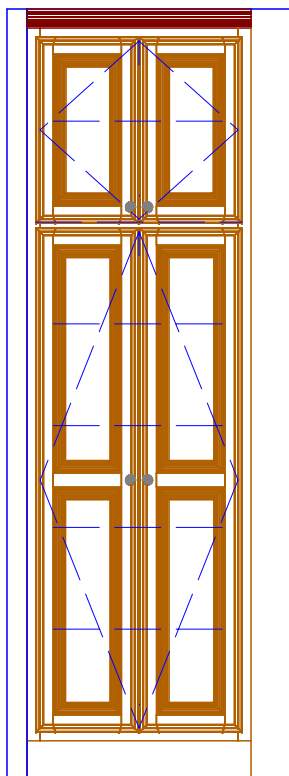


BATH-LARGE CABINETRY FLOOR PLAN
 SCALE: 1/2" = 1' 0"

Classic Bath Designs, Inc.
 11544 Sheldon St., Sun Valley, CA 91352
 818.767.1144 fax: 818.767.1278

Cust: Russo for Adam		PO# DWELLING	Scale: As Noted	BATH-LARGE		B-L.0
Approved _____	Job: FF-S_MelWh/Maple:WhtWsh_IntEB:MelWh		Size: A	Dr By: Brian	08/13/2014	

* 2 3/8 *
 * 1 *
 * 96 *
 * 93 5/8 *
 * 4 1/2 *
 * 90 1/2 *

Linen (#303)

* 28 *
 * 28 *

1 BATH-LARGE ELEVATION -LINEN
 SCALE: 1/2" = 1' 0"

Classic Bath Designs, Inc.
 11544 Sheldon St., Sun Valley, CA 91352
 818.767.1144 fax: 818.767.1278

Cust: Russo for Adam	PO# DWELLING	Scale: As Noted	BATH-LARGE
Approved _____	Job: FF-S_MelWh/Maple:WhtWsh_IntEB:MelWh	Size: A	Dr By: Brian 08/13/2014

B-L.2