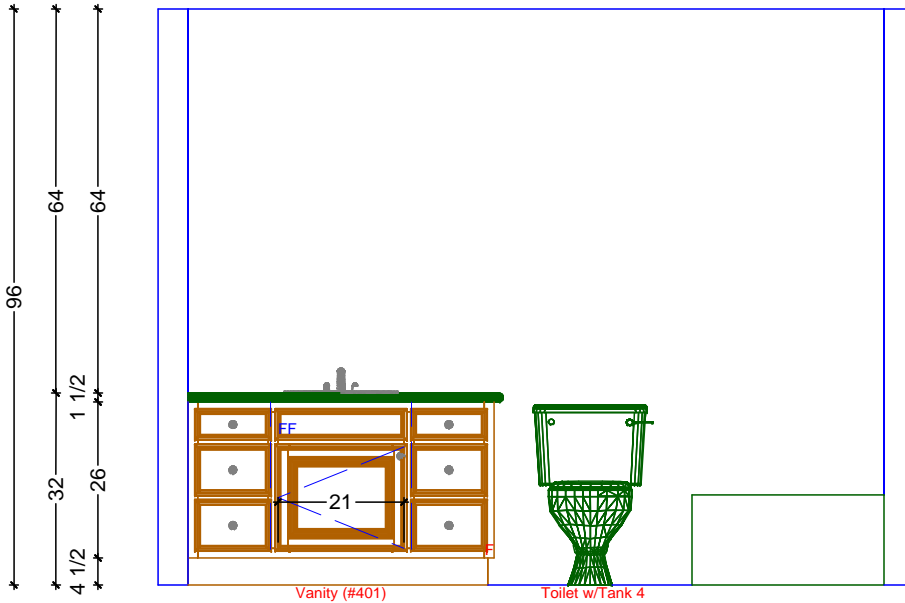

1 BATH-SMALL CABINETRY FLOOR PLAN

SCALE: 3/8" = 1' 0"

Vanity (#401)

Toilet w/Tank 4

1

BATH-SMALL ELEVATION

SCALE: 3/8" = 1' 0"

**Classic Bath Designs, Inc.**

11544 Sheldon St., Sun Valley, CA 91352  
818.767.1144 fax: 818.767.1278

Cust: Russo for Adam

PO# DWELLING

Scale: As Noted

BATH-SMALL

Approved \_\_\_\_\_

Job: FF-S\_MelWh/Maple:WhtWsh\_IntEB:MelWh

Size: A