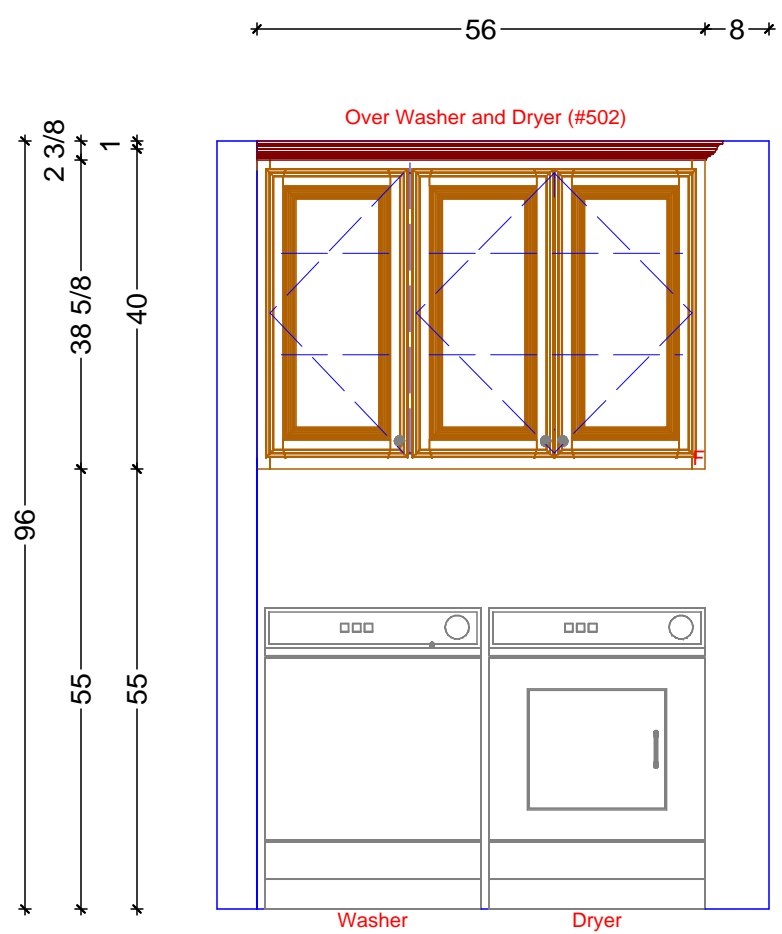

LAUNDRY CABINETRY FLOOR PLAN
 SCALE: 3/4" = 1' 0"

Classic Bath Designs, Inc.
 11544 Sheldon St., Sun Valley, CA 91352
 818.767.1144 fax: 818.767.1278

Cust: Russo for Adam		PO# DWELLING	Scale: As Noted	LAUNDRY	L.0
Approved _____	Job: FF-S_MelWh/Maple:WhtWsh_IntEB:MelWh	Size: A	Dr By: Brian	08/13/2014	

* ————— 46 ————— *

* ————— 46 ————— *

1 LAUNDRY ELEVATION - BASE
SCALE: 1/2" = 1' 0"

* ————— 64 ————— *

2 LAUNDRY ELEVATION - OVER WASHER/DRYER
SCALE: 1/2" = 1' 0"

Classic Bath Designs, Inc.
11544 Sheldon St., Sun Valley, CA 91352
818.767.1144 fax: 818.767.1278