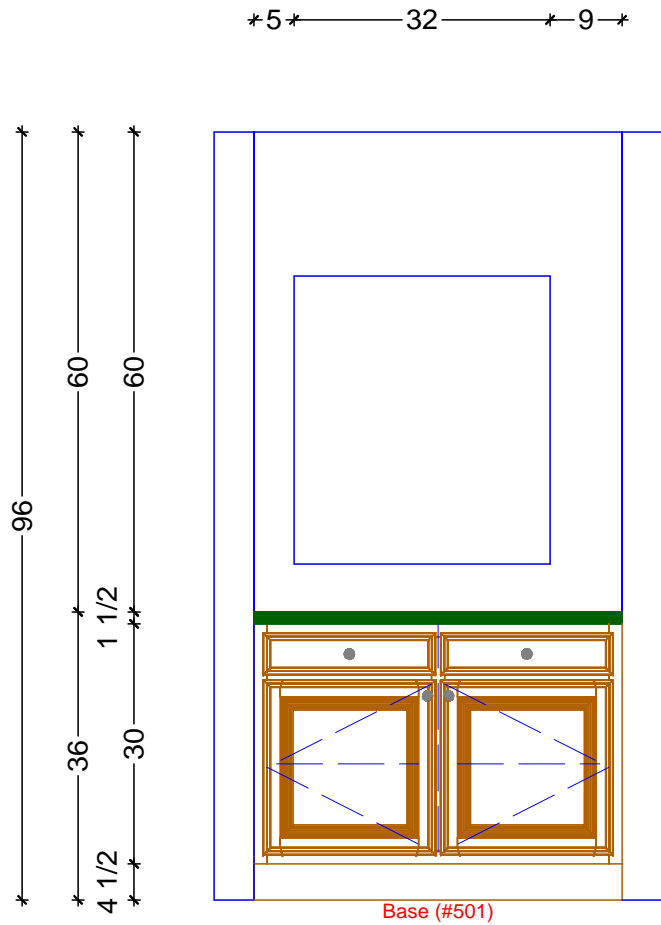

LAUNDRY CABINETRY FLOOR PLAN
 SCALE: 3/4" = 1' 0"

Classic Bath Designs, Inc.
 11544 Sheldon St., Sun Valley, CA 91352
 818.767.1144 fax: 818.767.1278

Cust: Russo for Adam		PO# DWELLING	Scale: As Noted	LAUNDRY	L.0
Approved _____	Job: FF-S_MelWh/Maple:WhtWsh_IntEB:MelWh	Size: A	Dr By: Brian	08/13/2014	

* ————— 46 ————— *

* ————— 46 ————— *

1 LAUNDRY ELEVATION - BASE
SCALE: 1/2" = 1' 0"

* ————— 64 ————— *

2 LAUNDRY ELEVATION - OVER WASHER/DRYER
SCALE: 1/2" = 1' 0"

Classic Bath Designs, Inc.
11544 Sheldon St., Sun Valley, CA 91352
818.767.1144 fax: 818.767.1278