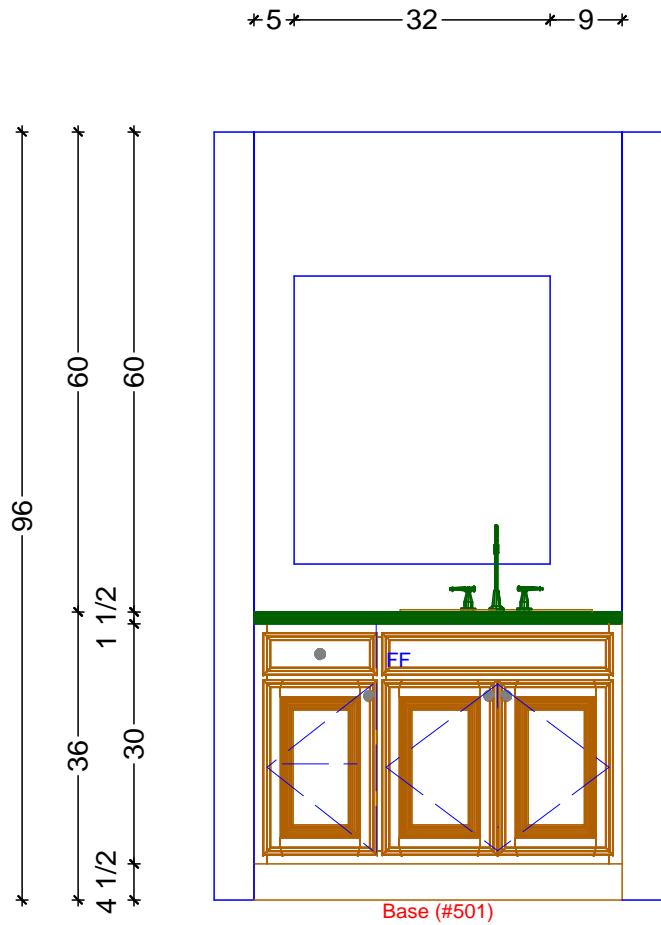

**LAUNDRY CABINETRY FLOOR PLAN**  
 SCALE: 3/4" = 1' 0"

**Classic Bath Designs, Inc.**  
 11544 Sheldon St., Sun Valley, CA 91352  
 818.767.1144 fax: 818.767.1278

Cust: Russo for Adam		PO# DWELLING	Scale: As Noted	LAUNDRY	<b>L.0</b>
Approved _____	Job: FF-S_MelWh/Maple:WhtWsh_IntEB:MelWh		Size: A	Dr By: Brian 08/23/2014	

1 LAUNDRY ELEVATION - BASE  
SCALE: 1/2" = 1' 0"

2 LAUNDRY ELEVATION - OVER WASHER/DRYER  
SCALE: 1/2" = 1' 0"

**Classic Bath Designs, Inc.**  
11544 Sheldon St., Sun Valley, CA 91352  
818.767.1144 fax: 818.767.1278