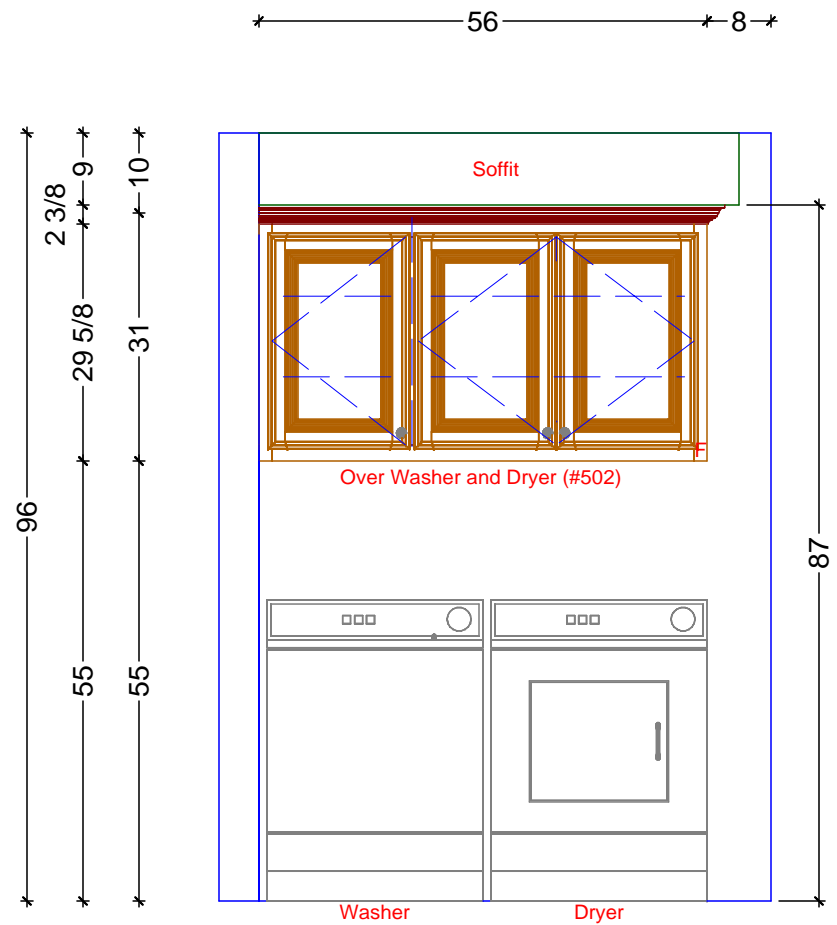

**LAUNDRY CABINETRY FLOOR PLAN**  
 SCALE: 3/4" = 1' 0"

**Classic Bath Designs, Inc.**  
 11544 Sheldon St., Sun Valley, CA 91352  
 818.767.1144 fax: 818.767.1278

Cust: Russo for Adam		PO# DWELLING	Scale: As Noted	LAUNDRY	<b>L.0</b>
Approved _____	Job: FF-S_MelWh/Maple:WhtWsh_IntEB:MelWh		Size: A	Dr By: Brian 08/23/2014	

1 LAUNDRY ELEVATION - BASE  
SCALE: 1/2" = 1' 0"

2 LAUNDRY ELEVATION - OVER WASHER/DRYER  
SCALE: 1/2" = 1' 0"

**Classic Bath Designs, Inc.**  
11544 Sheldon St., Sun Valley, CA 91352  
818.767.1144 fax: 818.767.1278