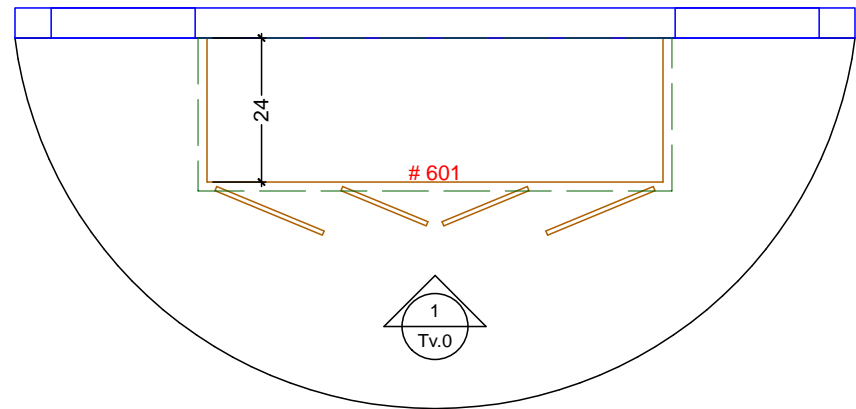

6 24 * 80 * 24 *6*

Classic Bath Designs, Inc.
 11544 Sheldon St., Sun Valley, CA 91352
 818.767.1144 fax: 818.767.1278

Cust: Russo for Adam		PO# DWELLING	Scale: As Noted	TV	Tv.0
Approved _____	Job: FF-S_MelWh/Maple:WhtWsh_IntEB:MelWh	Size: A	Dr By: Brian	08/23/2014	

Classic Bath Designs, Inc.
 11544 Sheldon St., Sun Valley, CA 91352
 818.767.1144 fax: 818.767.1278

Cust: Russo for Adam		PO# DWELLING	Scale: As Noted	TV
Approved _____	Job: FF-S_MelWh/Maple:WhtWsh_IntEB:MelWh		Size: A	Dr By: Brian
			08/23/2014	Rndr