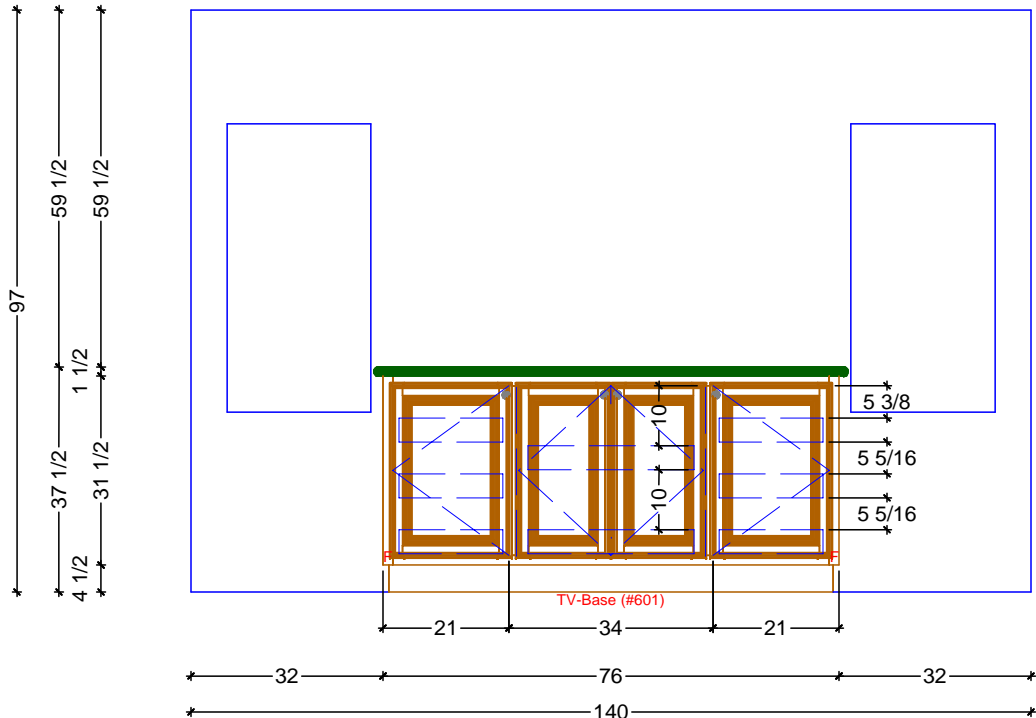

6 24 * 80 * 24 *6*

Classic Bath Designs, Inc.
 11544 Sheldon St., Sun Valley, CA 91352
 818.767.1144 fax: 818.767.1278

Cust: Russo for Adam		PO# DWELLING	Scale: As Noted	TV	Tv.0
Approved _____	Job: FF-S_MelWh/Maple:WhtWsh_IntEB:MelWh	Size: A	Dr By: Brian	08/23/2014	