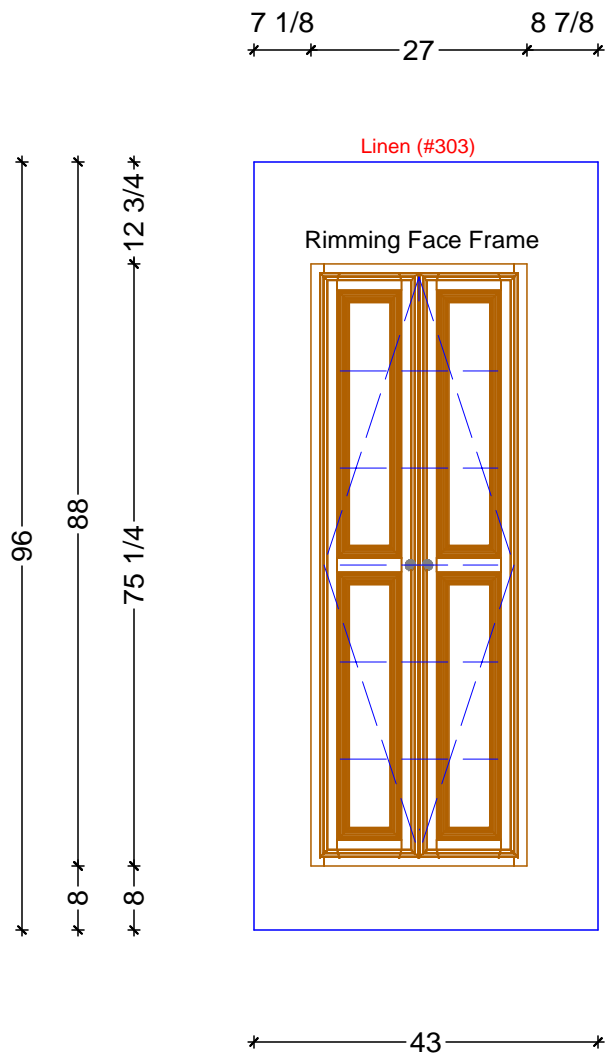

BATH-LARGE CABINETRY FLOOR PLAN
 SCALE: 1/2" = 1' 0"

Classic Bath Designs, Inc.
 11544 Sheldon St., Sun Valley, CA 91352
 818.767.1144 fax: 818.767.1278

Cust: Russo for Adam		PO# DWELLING	Scale: As Noted	BATH-LARGE	
Approved _____	Job: FF-S_MelWh/Maple:WhtWsh_IntEB:MelWh		Size: A	Dr By: Brian	08/27/2014
					B-L.0

1 BATH-LARGE ELEVATION - VANITY AND OVERJOHN
 SCALE: 1/2" = 1' 0"

Classic Bath Designs, Inc.
 11544 Sheldon St., Sun Valley, CA 91352
 818.767.1144 fax: 818.767.1278

Cust: Russo for Adam		PO# DWELLING	Scale: As Noted	BATH-LARGE	
Approved _____	Job: FF-S_MelWh/Maple:WhtWsh_IntEB:MelWh		Size: A	Dr By: Brian	08/27/2014
					B-L.1

1 BATH-LARGE ELEVATION -LINEN
SCALE: 1/2" = 1' 0"

Classic Bath Designs, Inc.
11544 Sheldon St., Sun Valley, CA 91352
818.767.1144 fax: 818.767.1278

Cust: Russo for Adam	PO# DWELLING	Scale: As Noted	BATH-LARGE
Approved _____	Job: FF-S_MelWh/Maple:WhtWsh_IntEB:MelWh	Size: A	Dr By: Brian 08/27/2014
			B-L.2