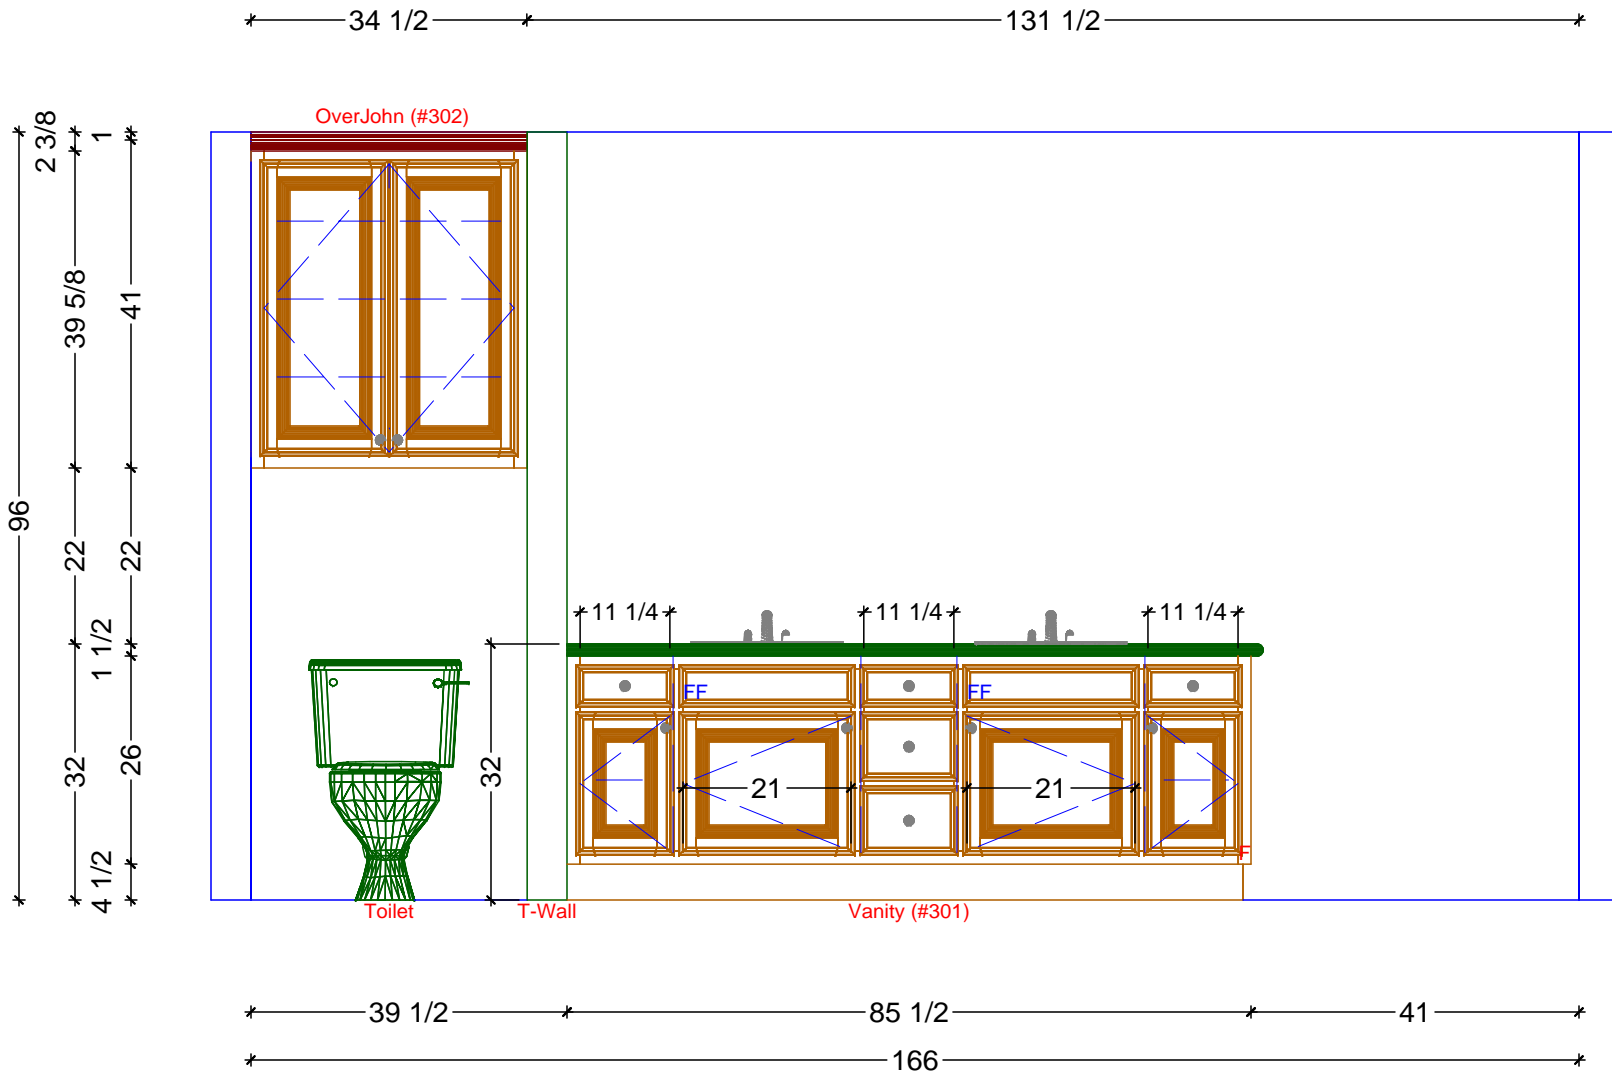

BATH-LARGE CABINETRY FLOOR PLAN
 SCALE: 1/2" = 1' 0"

Classic Bath Designs, Inc.
 11544 Sheldon St., Sun Valley, CA 91352
 818.767.1144 fax: 818.767.1278

Cust: Russo for Adam		PO# DWELLING	Scale: As Noted	BATH-LARGE	
Approved _____	Job: FF-S_MelWh/Maple:WhtWsh_IntEB:MelWh		Size: A	Dr By: Brian	08/27/2014
					B-L.0

1 BATH-LARGE ELEVATION - VANITY AND OVERJOHN
 SCALE: 1/2" = 1' 0"

Classic Bath Designs, Inc.
 11544 Sheldon St., Sun Valley, CA 91352
 818.767.1144 fax: 818.767.1278

Cust: Russo for Adam		PO# DWELLING	Scale: As Noted	BATH-LARGE	
Approved _____	Job: FF-S_MelWh/Maple:WhtWsh_IntEB:MelWh		Size: A	Dr By: Brian	08/27/2014
					B-L.1

1 BATH-LARGE ELEVATION -LINEN
SCALE: 1/2" = 1' 0"

Classic Bath Designs, Inc.
11544 Sheldon St., Sun Valley, CA 91352
818.767.1144 fax: 818.767.1278

Cust: Russo for Adam	PO# DWELLING	Scale: As Noted	BATH-LARGE
Approved _____	Job: FF-S_MelWh/Maple:WhtWsh_IntEB:MelWh	Size: A	Dr By: Brian 08/27/2014
			B-L.2