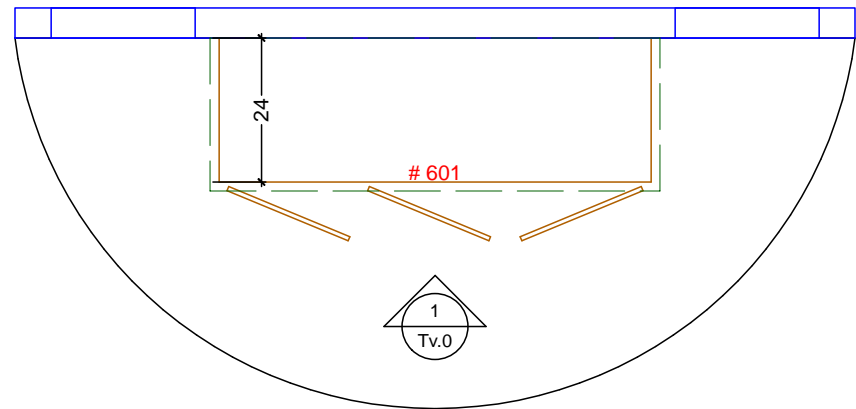

6 24 * 80 * 24 *6*

Classic Bath Designs, Inc.
 11544 Sheldon St., Sun Valley, CA 91352
 818.767.1144 fax: 818.767.1278

Cust: Russo for Adam		PO# DWELLING	Scale: As Noted	TV	Tv.0
Approved _____	Job: FF-S_MelWh/Maple:WhtWsh_IntEB:MelWh	Size: A	Dr By: Brian	08/27/2014	

Size: A

Dr By: Brian

08/27/2014

Rndr