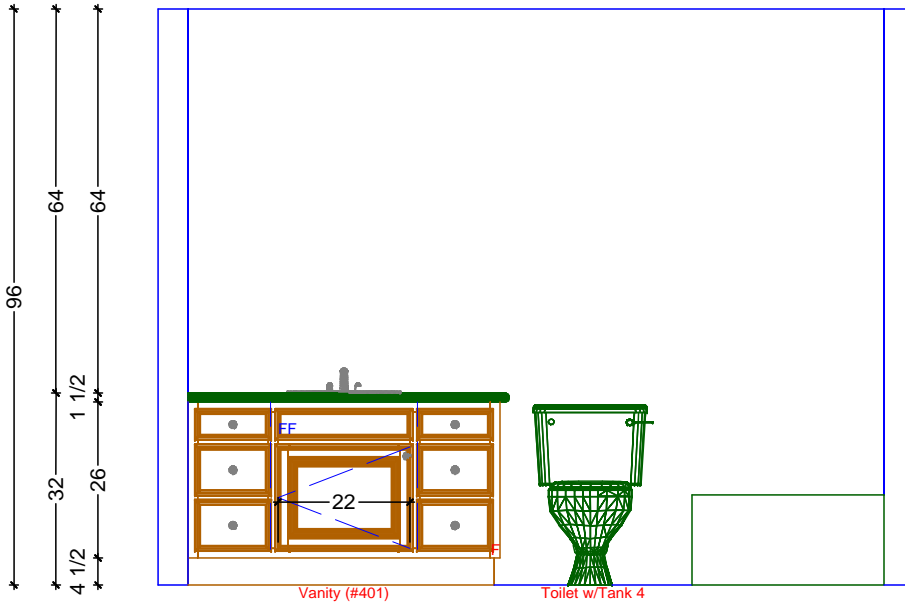

1 BATH-SMALL CABINETRY FLOOR PLAN

SCALE: 3/8" = 1' 0"

Vanity (#401)

Toilet w/Tank 4

1

BATH-SMALL ELEVATION

SCALE: 3/8" = 1' 0"

**Classic Bath Designs, Inc.**  
 11544 Sheldon St., Sun Valley, CA 91352  
 818.767.1144 fax: 818.767.1278

Cust: Russo for Adam

PO# DWELLING

Scale: As Noted

BATH-SMALL

Approved \_\_\_\_\_

Job: FF-S\_MelWh/Maple:WhtWsh\_IntEB:MelWh

Size: A

Dr By: Brian