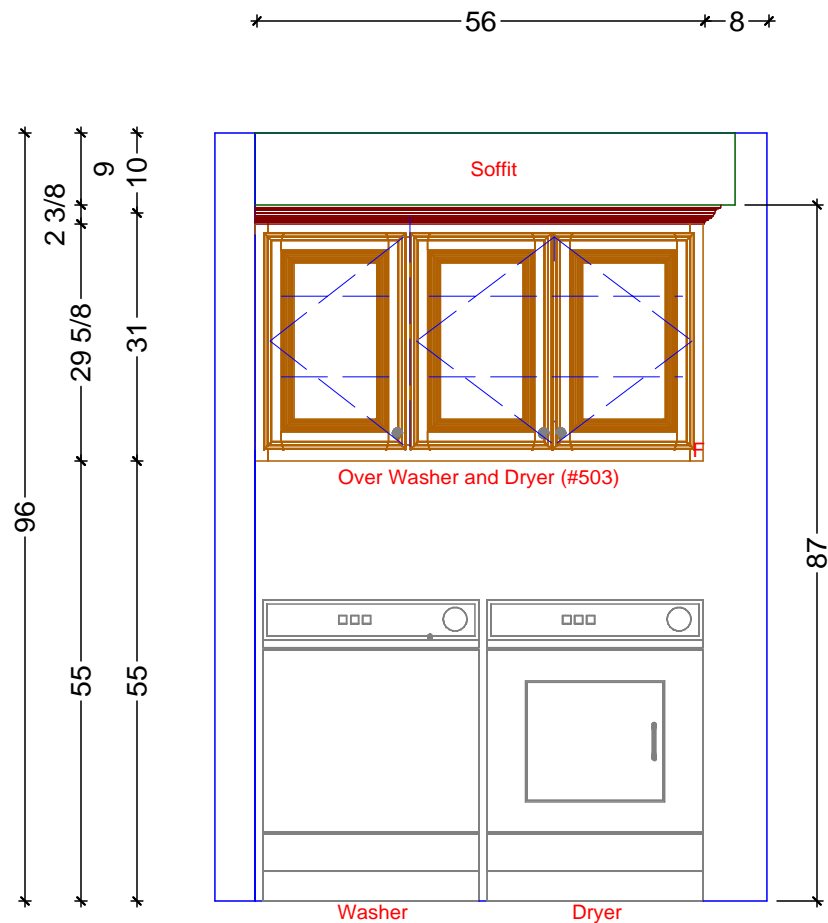

LAUNDRY CABINETRY FLOOR PLAN
 SCALE: 3/4" = 1' 0"

Classic Bath Designs, Inc.
 11544 Sheldon St., Sun Valley, CA 91352
 818.767.1144 fax: 818.767.1278

Cust: Russo for Adam	PO# DWELLING	Scale: As Noted	LAUNDRY	L.0
Approved _____	Job: FF-S_MelWh/Maple:WhtWsh_IntEB:MelWh	Size: A	Dr By: Brian 08/28/2014	

1 LAUNDRY ELEVATION - BASE
SCALE: 1/2" = 1' 0"

2 LAUNDRY ELEVATION - OVER WASHER/DRYER
SCALE: 1/2" = 1' 0"

Classic Bath Designs, Inc.
 11544 Sheldon St., Sun Valley, CA 91352
 818.767.1144 fax: 818.767.1278