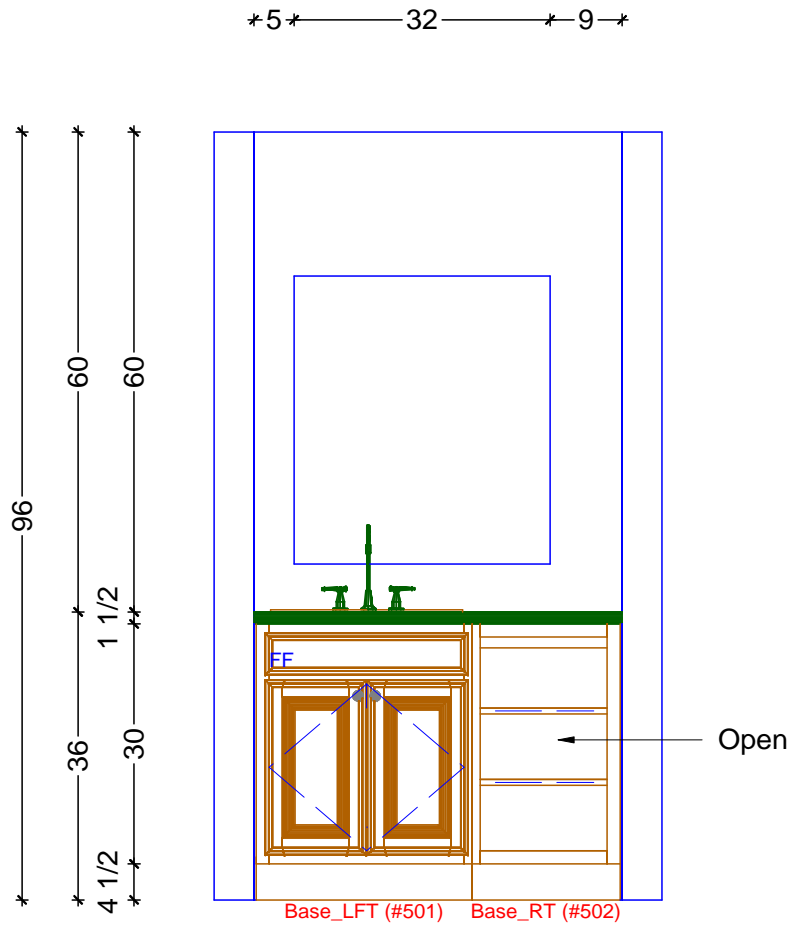

LAUNDRY CABINETRY FLOOR PLAN
 SCALE: 3/4" = 1' 0"

Classic Bath Designs, Inc.
 11544 Sheldon St., Sun Valley, CA 91352
 818.767.1144 fax: 818.767.1278

Cust: Russo for Adam	PO# DWELLING	Scale: As Noted	LAUNDRY	L.0
Approved _____	Job: FF-S_MelWh/Maple:WhtWsh_IntEB:MelWh	Size: A	Dr By: Brian 08/28/2014	

1 LAUNDRY ELEVATION - BASE
SCALE: 1/2" = 1' 0"

2 LAUNDRY ELEVATION - OVER WASHER/DRYER
SCALE: 1/2" = 1' 0"

Classic Bath Designs, Inc.
 11544 Sheldon St., Sun Valley, CA 91352
 818.767.1144 fax: 818.767.1278