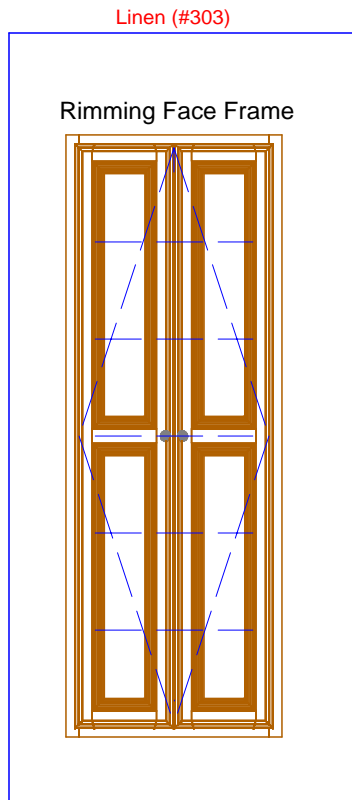

BATH-LARGE CABINETRY FLOOR PLAN
 SCALE: 1/2" = 1' 0"

Classic Bath Designs, Inc.
 11544 Sheldon St., Sun Valley, CA 91352
 818.767.1144 fax: 818.767.1278

Cust: Russo for Adam		PO# DWELLING	Scale: As Noted	BATH-LARGE	
Approved _____	Job: FF-S_MelWh/Maple:WhtWsh_IntEB:MelWh		Size: A	Dr By: Brian	09/06/2014
					B-L.0

1 BATH-LARGE ELEVATION - VANITY AND OVERJOHN
 SCALE: 1/2" = 1' 0"

Classic Bath Designs, Inc.
 11544 Sheldon St., Sun Valley, CA 91352
 818.767.1144 fax: 818.767.1278

Cust: Russo for Adam	PO# DWELLING	Scale: As Noted	BATH-LARGE
Approved _____	Job: FF-S_MelWh/Maple:WhtWsh_IntEB:MelWh	Size: A	Dr By: Brian 09/06/2014

B-L.1

7 1/8 8 7/8
 -----27-----

-----96-----
 -----88-----
 -----75 1/4-----
 -----12 3/4-----

-----43-----

1 BATH-LARGE ELEVATION -LINEN
 SCALE: 1/2" = 1' 0"

Classic Bath Designs, Inc.
 11544 Sheldon St., Sun Valley, CA 91352
 818.767.1144 fax: 818.767.1278