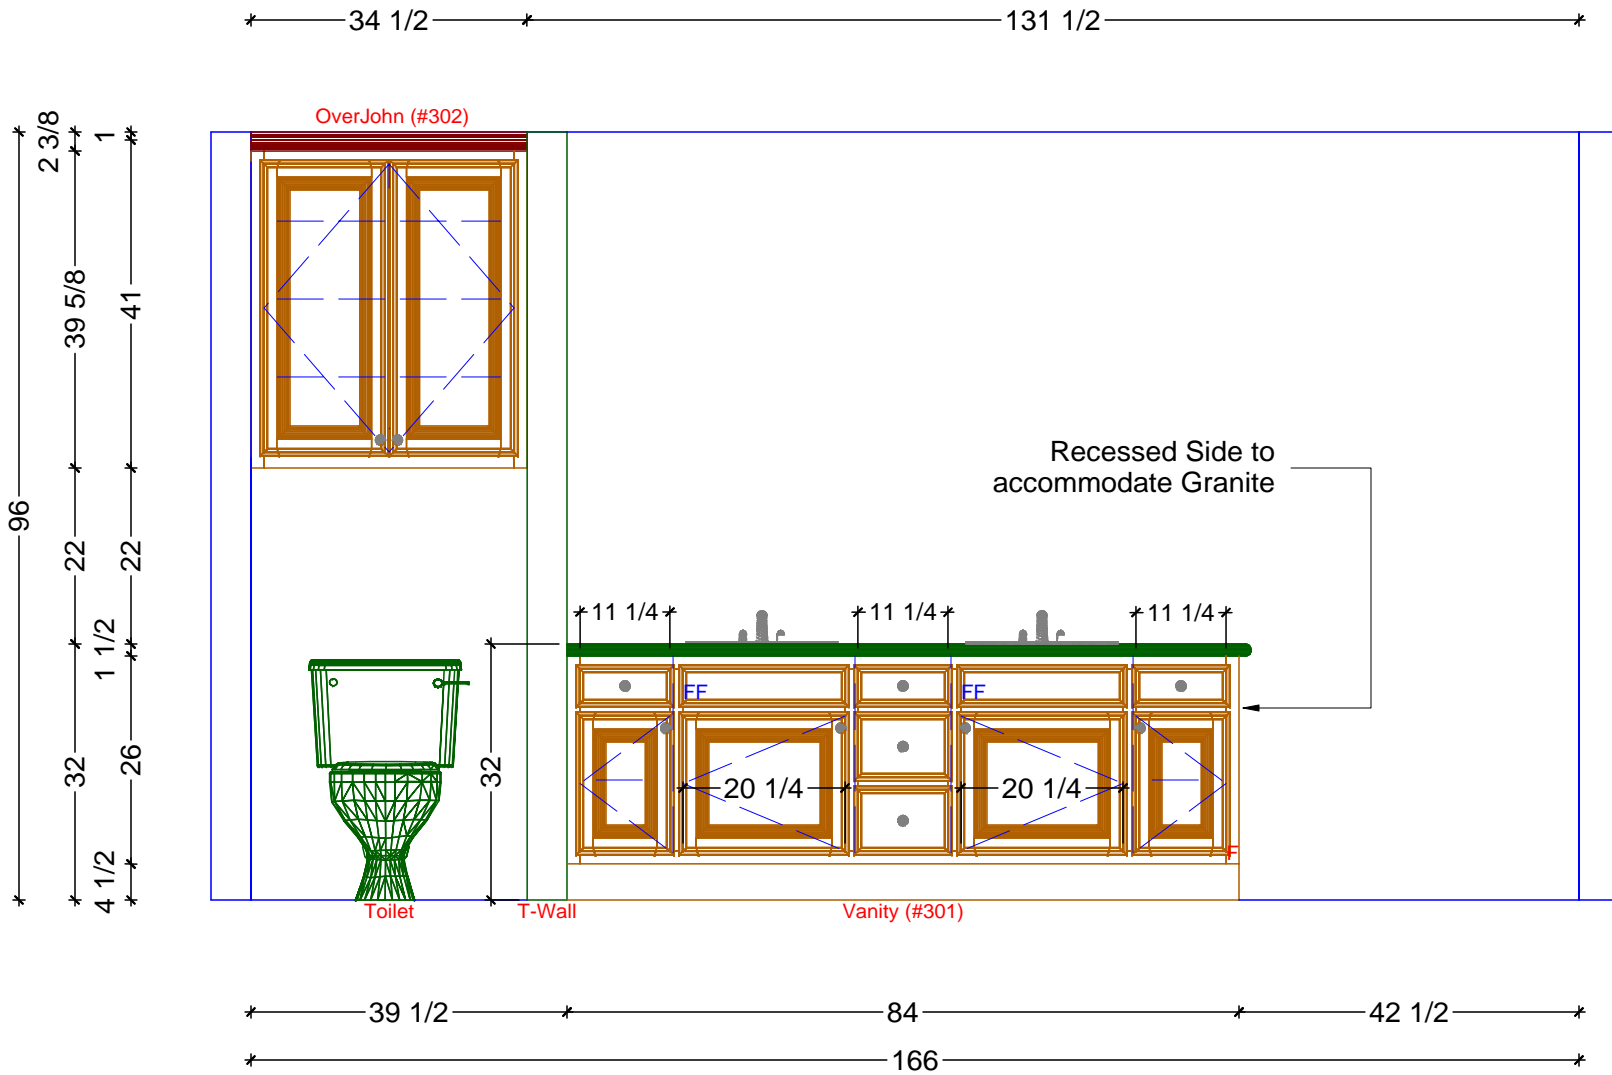

BATH-LARGE CABINETRY FLOOR PLAN
 SCALE: 1/2" = 1' 0"

Classic Bath Designs, Inc.
 11544 Sheldon St., Sun Valley, CA 91352
 818.767.1144 fax: 818.767.1278

Cust: Russo for Adam		PO# DWELLING	Scale: As Noted	BATH-LARGE	
Approved _____	Job: FF-S_MelWh/Maple:WhtWsh_IntEB:MelWh		Size: A	Dr By: Brian	09/06/2014
					B-L.0

1 BATH-LARGE ELEVATION - VANITY AND OVERJOHN
 SCALE: 1/2" = 1' 0"

Classic Bath Designs, Inc.
 11544 Sheldon St., Sun Valley, CA 91352
 818.767.1144 fax: 818.767.1278

Cust: Russo for Adam	PO# DWELLING	Scale: As Noted	BATH-LARGE
Approved _____	Job: FF-S_MelWh/Maple:WhtWsh_IntEB:MelWh	Size: A	Dr By: Brian 09/06/2014

B-L.1

7 1/8 8 7/8
 -----27-----

-----96-----
 -----88-----
 -----75 1/4-----
 -----12 3/4-----

-----43-----

1 BATH-LARGE ELEVATION -LINEN
 SCALE: 1/2" = 1' 0"

Classic Bath Designs, Inc.
 11544 Sheldon St., Sun Valley, CA 91352
 818.767.1144 fax: 818.767.1278

Cust: Russo for Adam	PO# DWELLING	Scale: As Noted	BATH-LARGE
Approved _____	Job: FF-S_MelWh/Maple:WhtWsh_IntEB:MelWh	Size: A	Dr By: Brian 09/06/2014
			B-L.2