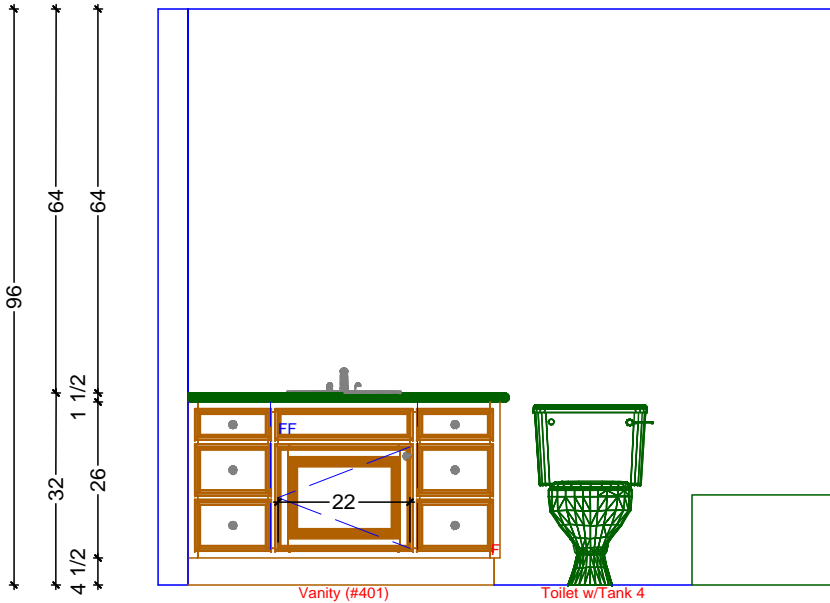

1 BATH-SMALL CABINETRY FLOOR PLAN

SCALE: 3/8" = 1' 0"

Vanity (#401)

Toilet w/Tank 4

1

BATH-SMALL ELEVATION

SCALE: 3/8" = 1' 0"

Classic Bath Designs, Inc.

11544 Sheldon St., Sun Valley, CA 91352
818.767.1144 fax: 818.767.1278

Cust: Russo for Adam

PO# DWELLING

Scale: As Noted

BATH-SMALL

Approved _____

Job: FF-S_MelWh/Maple:WhtWsh_IntEB:MelWh

Size: A