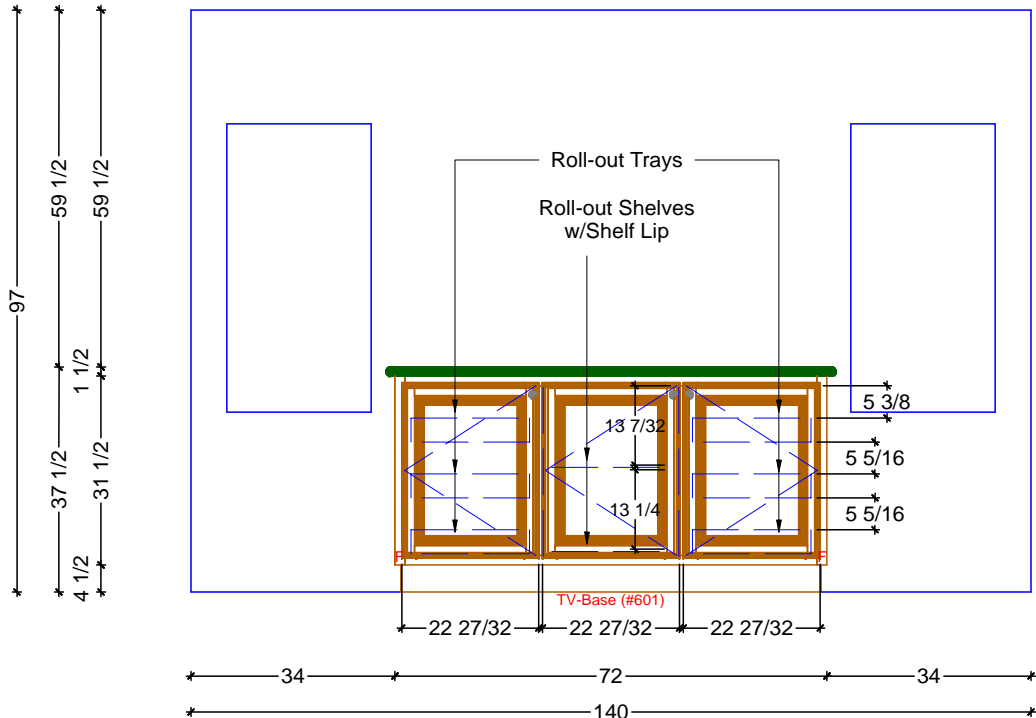

\*6\* 24 \* 80 \* 24 \*6\*

**Classic Bath Designs, Inc.**  
11544 Sheldon St., Sun Valley, CA 91352  
818.767.1144 fax: 818.767.1278

Cust: Russo for Adam		PO# DWELLING	Scale: As Noted	TV	Tv.0
Approved _____	Job: FF-S_MelWh/Maple:WhtWsh_IntEB:MelWh	Size: A	Dr By: Brian	09/06/2014	