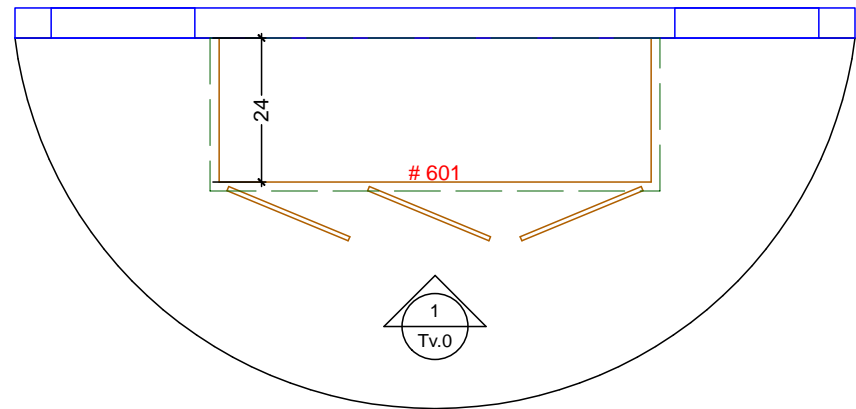

\*6\* 24 \* 80 \* 24 \*6\*

**Classic Bath Designs, Inc.**  
11544 Sheldon St., Sun Valley, CA 91352  
818.767.1144 fax: 818.767.1278

Cust: Russo for Adam		PO# DWELLING	Scale: As Noted	TV	Tv.0
Approved _____	Job: FF-S_MelWh/Maple:WhtWsh_IntEB:MelWh	Size: A	Dr By: Brian	09/06/2014	

**Classic Bath Designs, Inc.**  
 11544 Sheldon St., Sun Valley, CA 91352  
 818.767.1144 fax: 818.767.1278

Cust: Russo for Adam		PO# DWELLING	Scale: As Noted	TV
Approved _____	Job: FF-S_MelWh/Maple:WhtWsh_IntEB:MelWh		Size: A	Dr By: Brian
			09/06/2014	<b>Rndr</b>