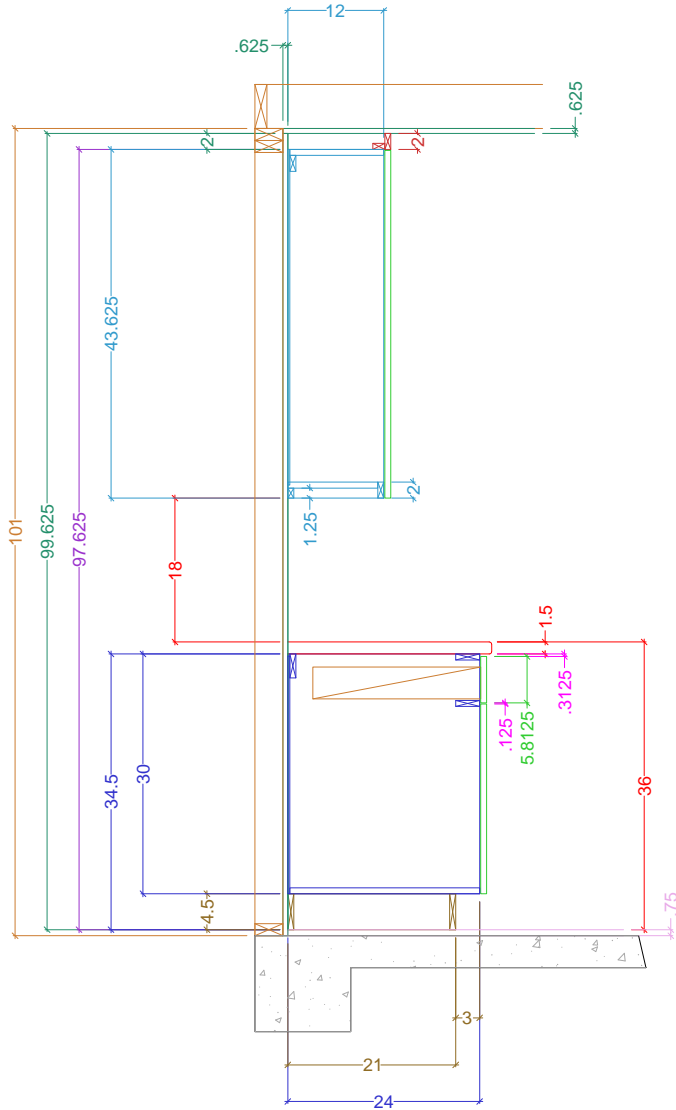

Legend

- Wall Veneer
- Framing
- Base Cabinetry
- Upper Cabinetry
- Full-height Cabinetry
- Doors/DWR Fronts
- Counters
- Casings & Mouldings
- Electrical
- Plumbing - Waste
- Plumbing - Supply
- Plumbing - Gas

Cross-Sectional View of Cabinetry Construction

Name: Stile for Daisy

Scale: 1/2" = 1' 0"

Size: 'A' 8.5" x 11"

Dr. by: Brian

Project: KITCHEN and LAUNDRY Cabinetry

PREV:

Date: 05.12.2021