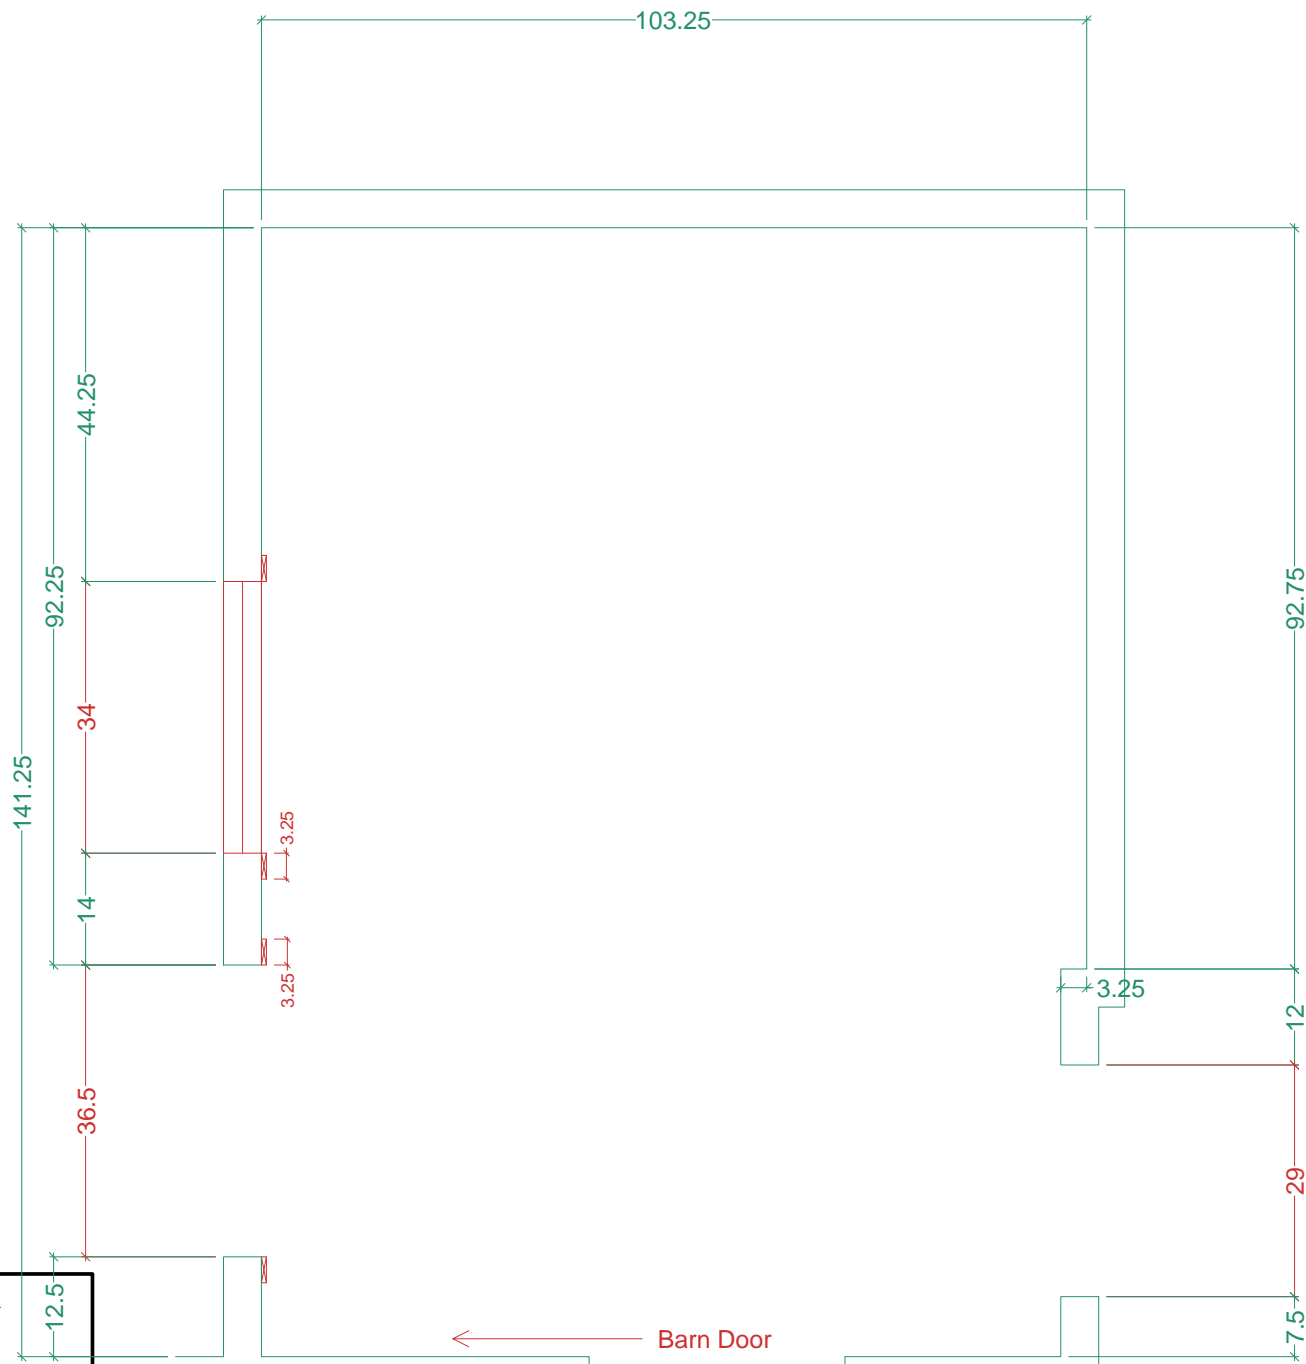

Legend

- Wall Veneer
- Framing
- Base Cabinetry
- Upper Cabinetry
- Full-height Cabinetry
- Doors/DWR Fronts
- Counters
- Casings & Mouldings
- Electrical
- Plumbing - Waste
- Plumbing - Supply
- Plumbing - Gas

PREV: 11/13,11/16	Scale: 1/2" = 1' 0"	Size: 'A' 8.5" x 11"	Dr. by: Brian	Date: 11.23.2020
-------------------	---------------------	----------------------	---------------	------------------

PLAN View -- the CABINETs

Name: Stile for Rose
 Project: LAUNDRY Cabinetry

Legend

- Wall Veneer
- Framing
- Base Cabinetry
- Upper Cabinetry
- Full-height Cabinetry
- Doors/DWR Fronts
- Counters
- Casings & Mouldings
- Electrical
- Plumbing - Waste
- Plumbing - Supply
- Plumbing - Gas

PREV: 11/13,11/16	Scale: 1/2" = 1' 0"	Size: 'A' 8.5" x 11"	Dr. by: Brian	Date: 11.23.2020
-------------------	---------------------	----------------------	---------------	------------------

PLAN View -- the WALLS