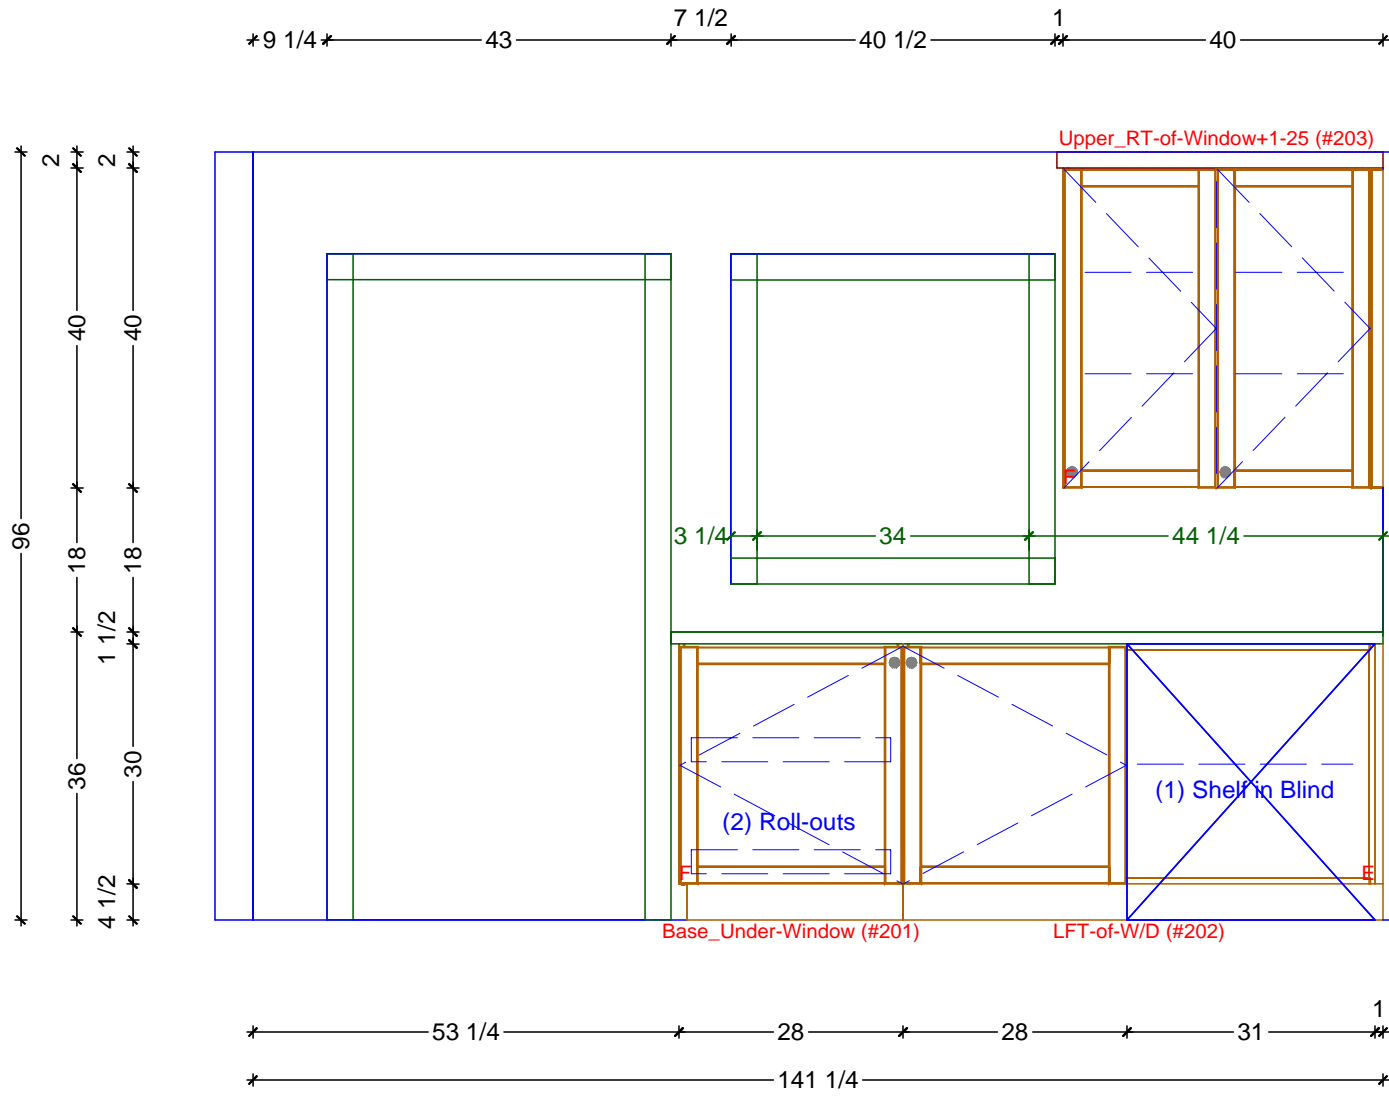

LAUNDRY CABINETRY FLOOR PLAN

SCALE: 1/2" = 1' 0"

Classic Bath Designs, Inc.
 11544 Sheldon St., Sun Valley, CA 91352
 818.767.1144 fax: 818.767.1278

Cust: **Stile for Rose**

PO# **KITCH-LAUN**

Job: **FL-S_PreFIN/PG:perSample_IntEB:PreFIN**

Scale: **As Noted**

LAUNDRY

Approved _____

Dr By: **Brian**

Size: A

11/23/2020

L.0

1 LAUNDRY ELEVATION - LEFT WALL
 SCALE: 1/2" = 1' 0"