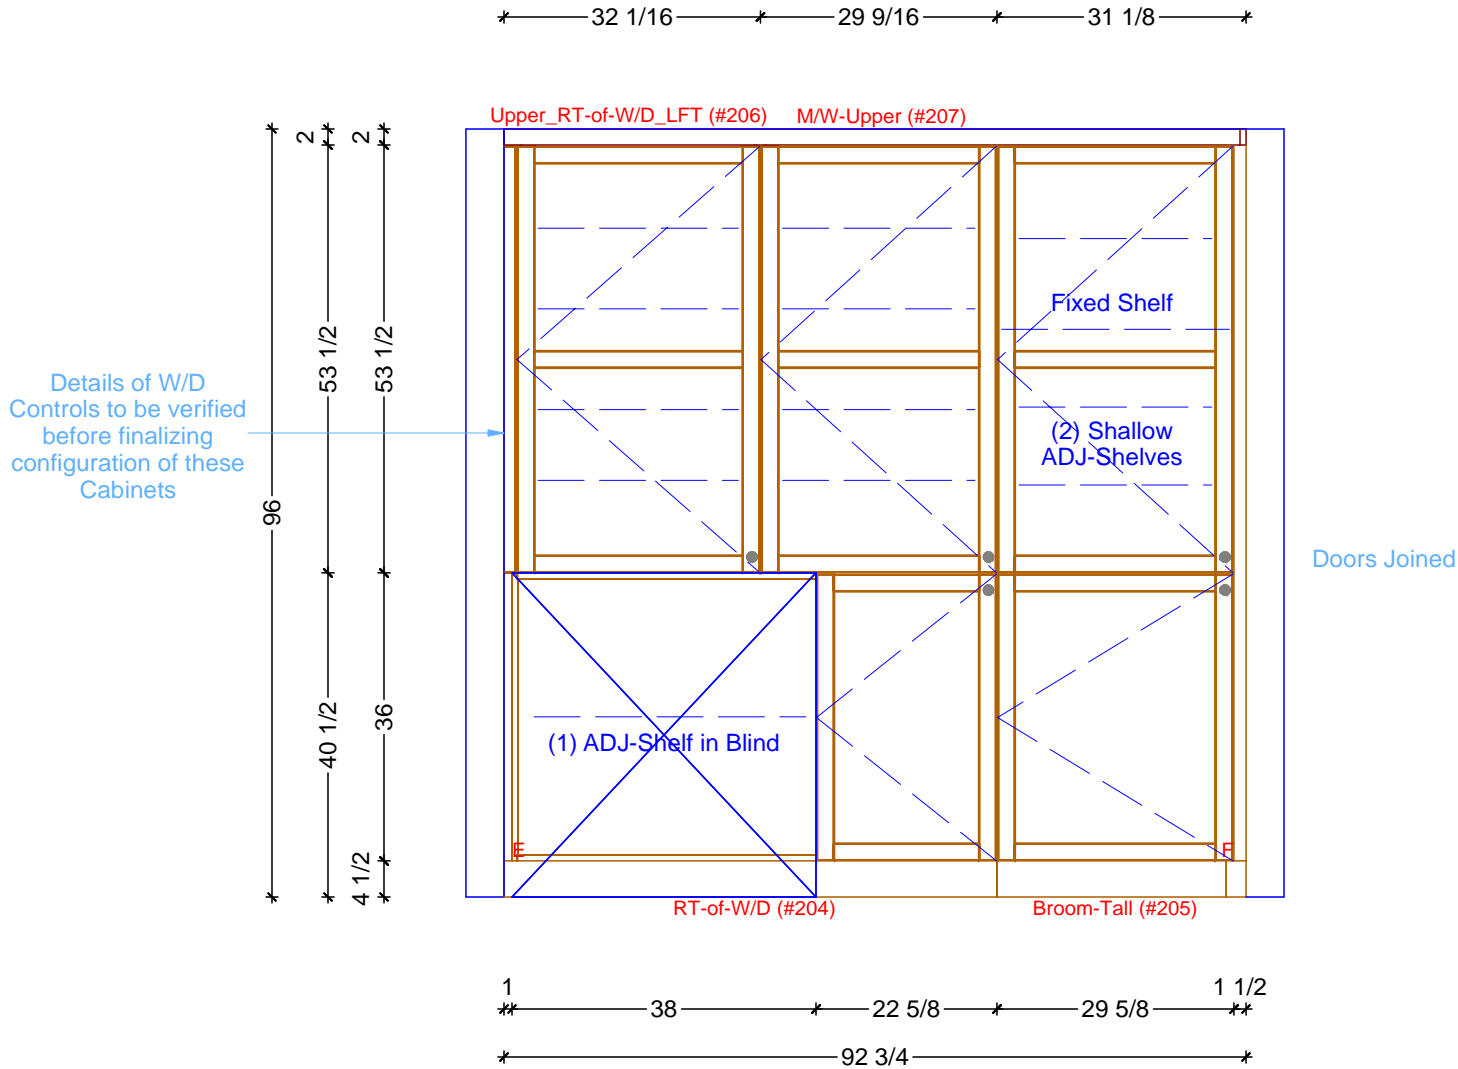

LAUNDRY CABINETRY FLOOR PLAN
 SCALE: 1/2" = 1' 0"

Classic Bath Designs, Inc.
 11544 Sheldon St., Sun Valley, CA 91352
 818.767.1144 fax: 818.767.1278

Cust: **Stile for Rose**

PO# **KITCH-LAUN**

Job: **FL-S_PreFIN/PG:perSample_IntEB:PreFIN**

Scale: **As Noted**

LAUNDRY

Approved _____

Dr By: **Brian**

Size: A

12/21/2020

L.0

1 LAUNDRY ELEVATION - LEFT WALL
 SCALE: 1/2" = 1' 0"

1 LAUNDRY ELEVATION - RIGHT WALL
 SCALE: 1/2" = 1' 0"

Classic Bath Designs, Inc.
 11544 Sheldon St., Sun Valley, CA 91352
 818.767.1144 fax: 818.767.1278

Cust: Stile for Rose	PO# KITCH-LAUN	Scale: As Noted	LAUNDRY	L.2
Approved _____	Job: FL-S_PreFIN/PG:perSample_IntEB:PreFIN	Size: A	Dr By: Brian 12/21/2020	