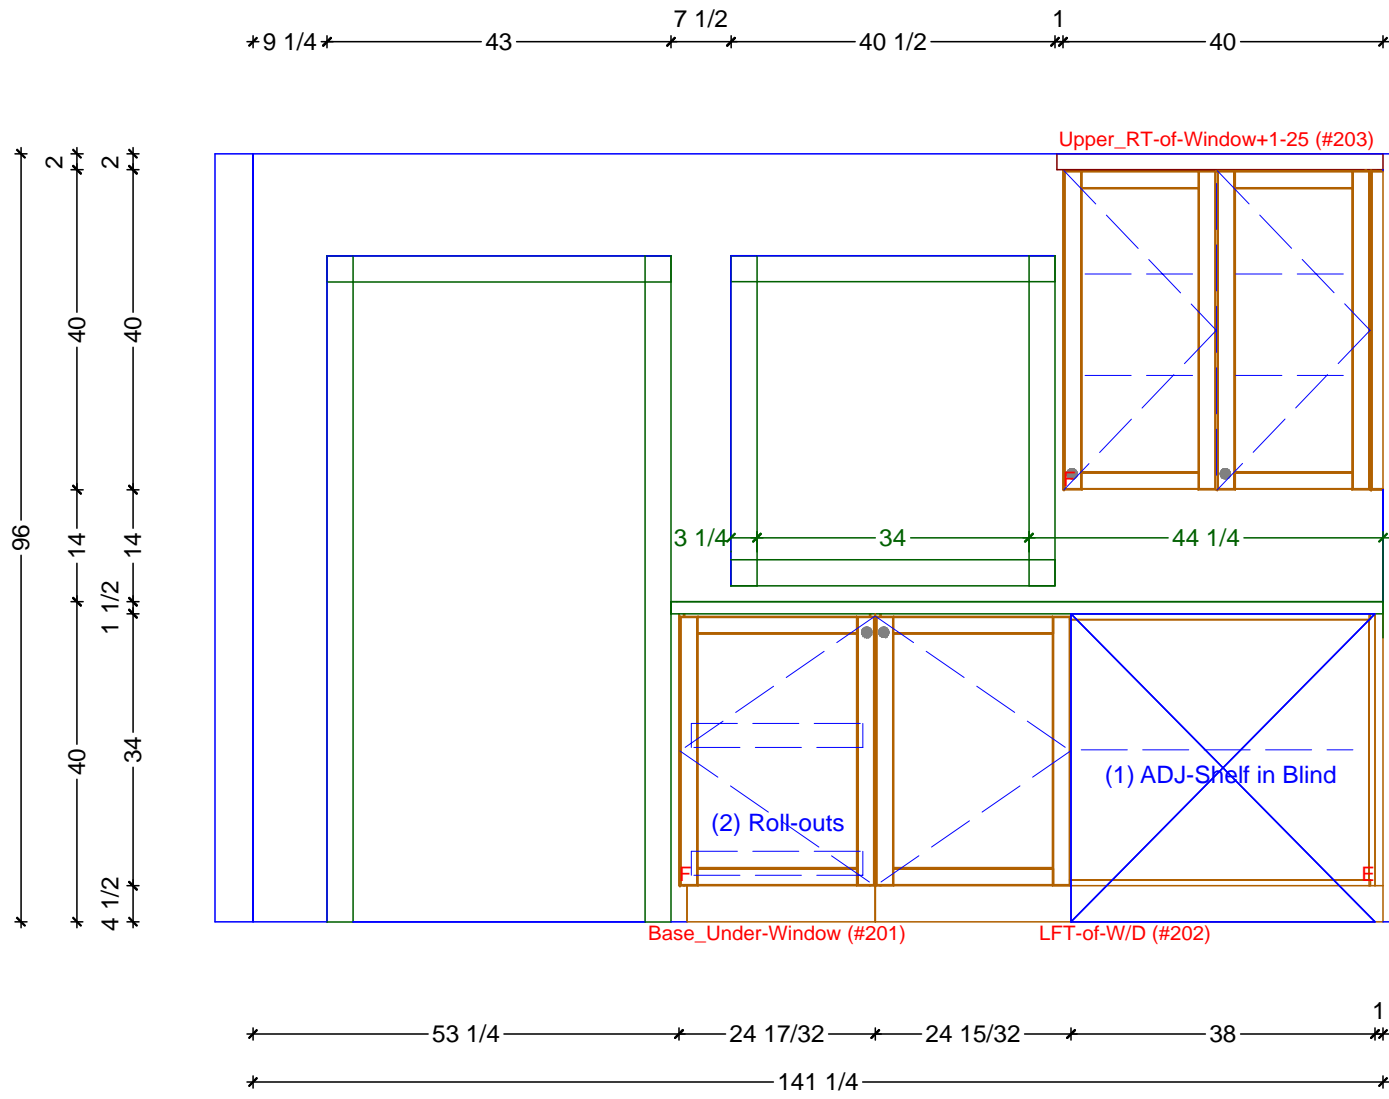

LAUNDRY CABINETRY FLOOR PLAN
 SCALE: 1/2" = 1' 0"

Classic Bath Designs, Inc.
 11544 Sheldon St., Sun Valley, CA 91352
 818.767.1144 fax: 818.767.1278

Cust: **Stile for Rose**

PO# **KITCH-LAUN**

Job: **FL-S_PreFIN/PG:perSample_IntEB:PreFIN**

Scale: **As Noted**

LAUNDRY

Approved _____

Dr By: **Brian**

Size: A

12/21/2020

L.0

1 LAUNDRY ELEVATION - LEFT WALL
 SCALE: 1/2" = 1' 0"

1 LAUNDRY ELEVATION - RIGHT WALL
 SCALE: 1/2" = 1' 0"

Classic Bath Designs, Inc.
 11544 Sheldon St., Sun Valley, CA 91352
 818.767.1144 fax: 818.767.1278

Cust: Stile for Rose	PO# KITCH-LAUN	Scale: As Noted	LAUNDRY	L.2
Approved _____	Job: FL-S_PreFIN/PG:perSample_IntEB:PreFIN	Size: A	Dr By: Brian 12/21/2020	