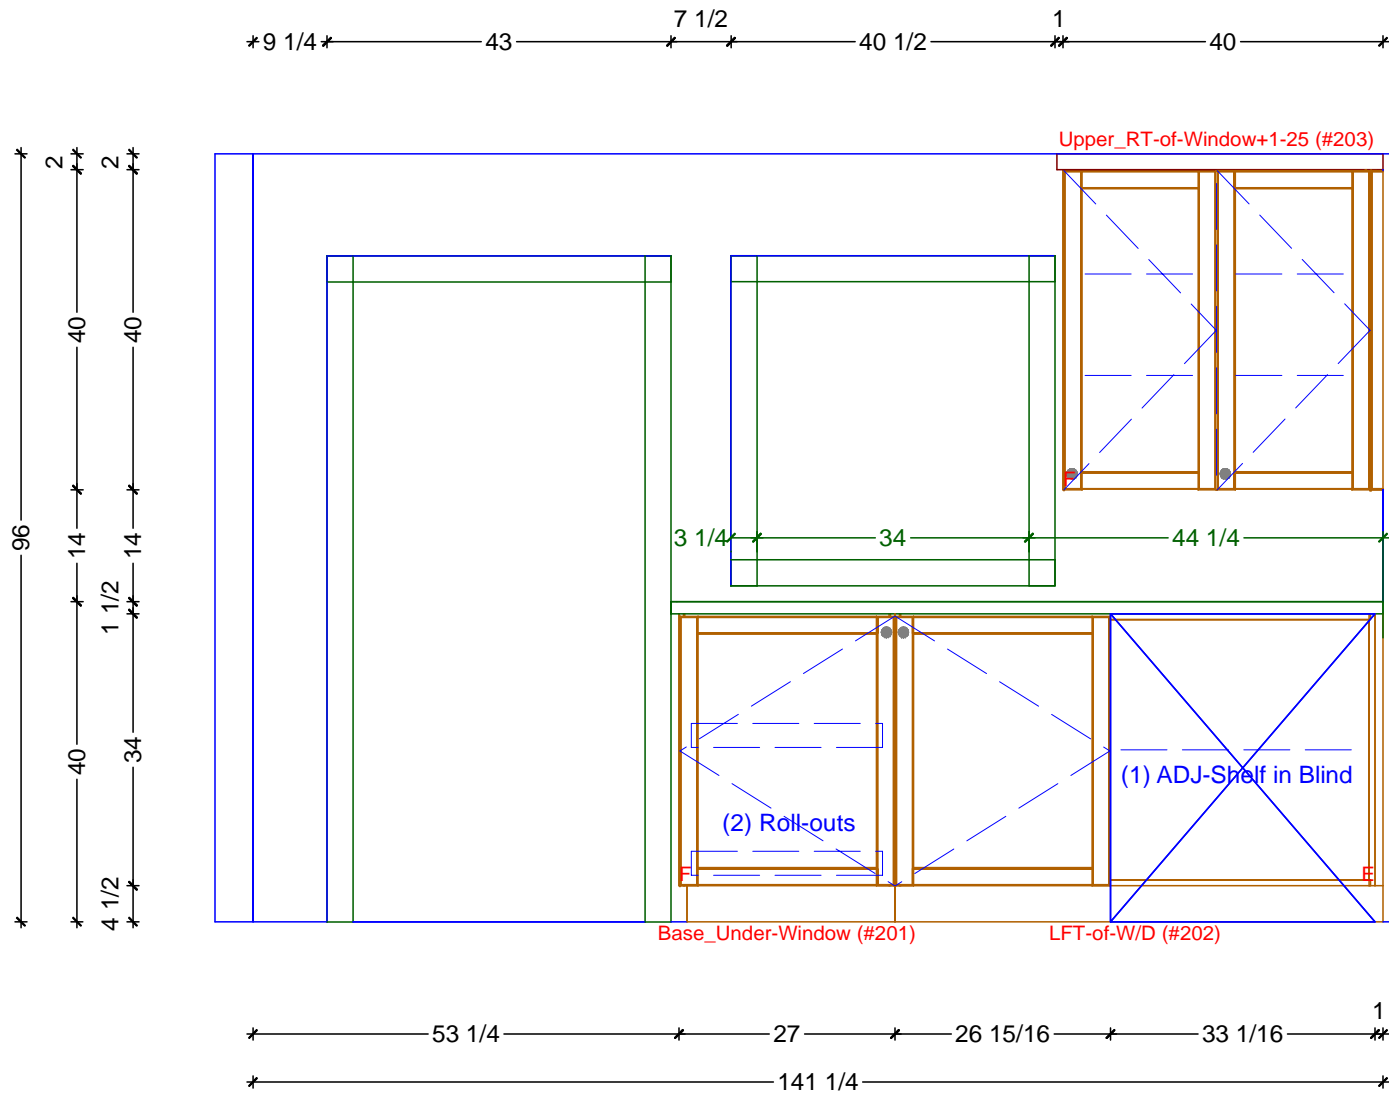

LAUNDRY CABINETRY FLOOR PLAN
 SCALE: 1/2" = 1' 0"

Classic Bath Designs, Inc.
 11544 Sheldon St., Sun Valley, CA 91352
 818.767.1144 fax: 818.767.1278

Cust: Stile for Rose		PO# KITCH-LAUN		Classic Bath Designs, Inc. 11544 Sheldon St., Sun Valley, CA 91352 818.767.1144 fax: 818.767.1278	
Job: FL-S_PreFIN/PG:perSample_IntEB:PreFIN		Scale: As Noted		LAUNDRY	
Approved _____		Dr By: Brian		Size: A	12/31/2020

L.0

1 LAUNDRY ELEVATION - LEFT WALL
SCALE: 1/2" = 1' 0"

Classic Bath Designs, Inc.
11544 Sheldon St., Sun Valley, CA 91352
818.767.1144 fax: 818.767.1278

Cust: Stile for Rose	PO# KITCH-LAUN	Scale: As Noted	LAUNDRY	L.1
Approved _____	Job: FL-S_PreFIN/PG:perSample_IntEB:PreFIN	Size: A	Dr By: Brian 12/31/2020	

1 LAUNDRY ELEVATION - RIGHT WALL
SCALE: 1/2" = 1' 0"

Classic Bath Designs, Inc.
11544 Sheldon St., Sun Valley, CA 91352
818.767.1144 fax: 818.767.1278

Cust: Stile for Rose	PO# KITCH-LAUN	Scale: As Noted	LAUNDRY	L.2
Approved _____	Job: FL-S_PreFIN/PG:perSample_IntEB:PreFIN	Size: A	Dr By: Brian 12/31/2020	