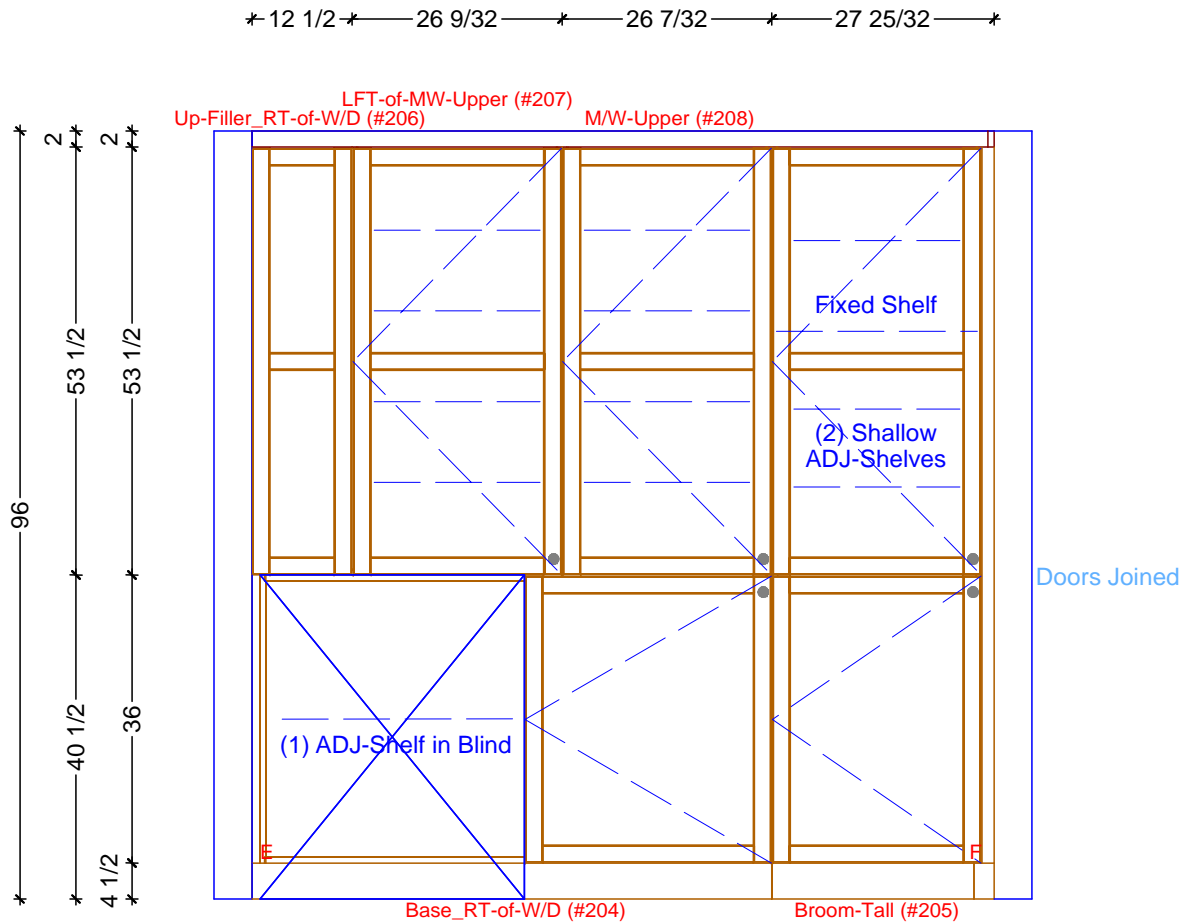

LAUNDRY CABINETRY FLOOR PLAN
 SCALE: 1/2" = 1' 0"

Classic Bath Designs, Inc.
 11544 Sheldon St., Sun Valley, CA 91352
 818.767.1144 fax: 818.767.1278

Cust: Stile for Rose		PO# KITCH-LAUN		Classic Bath Designs, Inc. 11544 Sheldon St., Sun Valley, CA 91352 818.767.1144 fax: 818.767.1278	
Job: FL-S_PreFIN/PG:perSample_IntEB:PreFIN		Scale: As Noted		LAUNDRY	
Approved _____		Dr By: Brian		Size: A	12/31/2020

L.0

1 LAUNDRY ELEVATION - LEFT WALL
SCALE: 1/2" = 1' 0"

Classic Bath Designs, Inc.
11544 Sheldon St., Sun Valley, CA 91352
818.767.1144 fax: 818.767.1278

Cust: Stile for Rose	PO# KITCH-LAUN	Scale: As Noted	LAUNDRY	L.1
Approved _____	Job: FL-S_PreFIN/PG:perSample_IntEB:PreFIN	Size: A	Dr By: Brian 12/31/2020	

1 LAUNDRY ELEVATION - RIGHT WALL
SCALE: 1/2" = 1' 0"

Classic Bath Designs, Inc.
11544 Sheldon St., Sun Valley, CA 91352
818.767.1144 fax: 818.767.1278

Cust: Stile for Rose	PO# KITCH-LAUN	Scale: As Noted	LAUNDRY	L.2
Approved _____	Job: FL-S_PreFIN/PG:perSample_IntEB:PreFIN	Size: A	Dr By: Brian 12/31/2020	