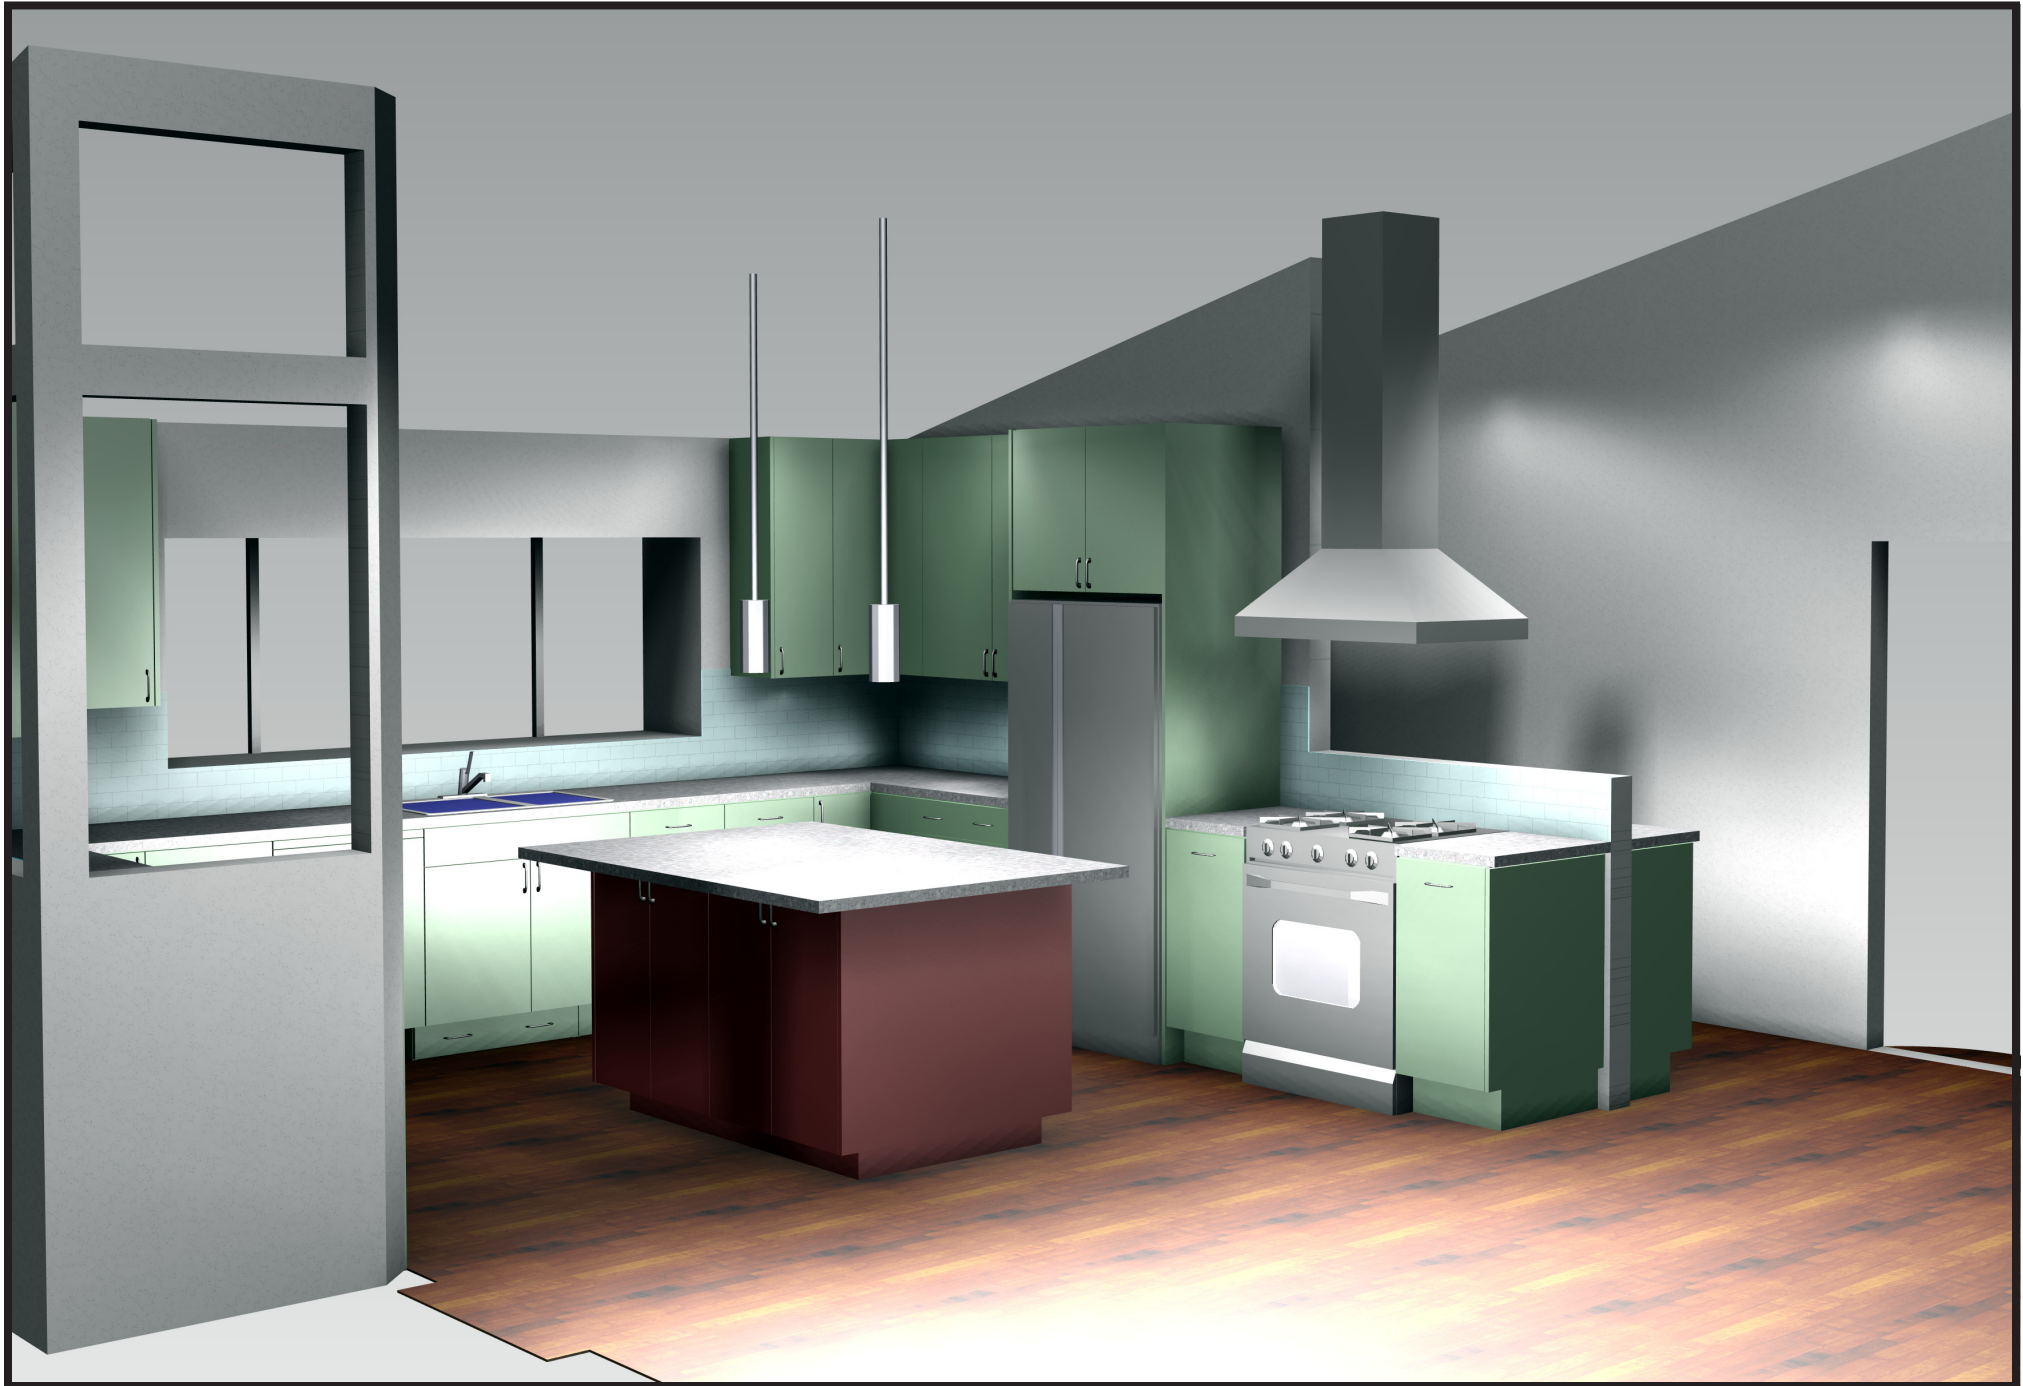

Classic Bath Design, Inc.

11544 SHELDON STREET
SUN VALLEY, CALIFORNIA 91352
(818) 767-1144 FAX (818) 767-1278

Stile-Rosen _ Kitchen

November 08, 2013

Page 3 of 5