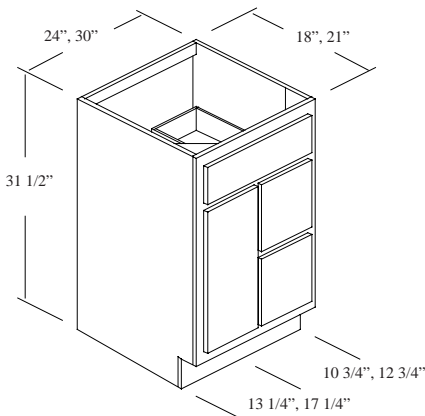

* This cabinet has a single, full-height door, hinged Right.

P1-2418-2	\$671.75	\$749.50	\$829.45	\$39.00	\$96.00
P1-2421-2	\$671.75	\$749.50	\$829.45	\$39.00	\$96.00
P1-3018-2	\$801.20	\$899.10	\$999.00	\$49.00	\$120.00
P1-3021-2	\$801.20	\$899.10	\$999.00	\$49.00	\$120.00