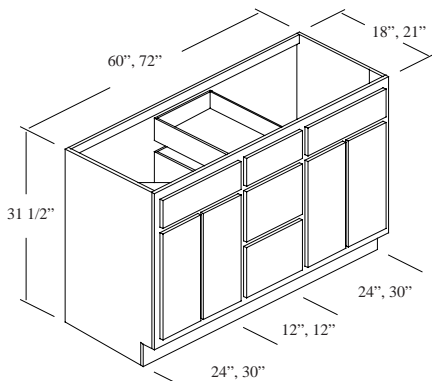

P2-6021-3	$1,487.70	$1,676.70	$1,922.40	$99.00	$240.00
P2-7221-3	$1,739.90	$1,966.70	$2,193.50	$119.00	$288.00