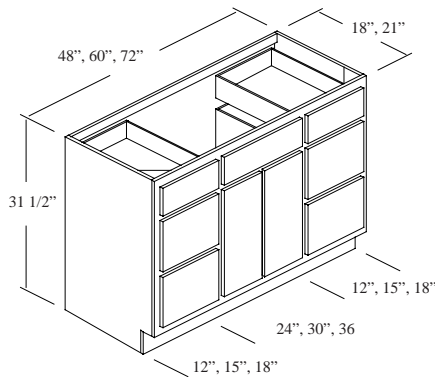

P2-4818-6	$1,462.30	$1,613.50	$1,764.70	$79.00	$192.00
P2-4821-6	$1,462.30	$1,613.50	$1,764.70	$79.00	$192.00
P2-6021-6	$1,714.50	$1,903.50	$2,149.20	$99.00	$240.00
P2-7221-6	$1,966.70	$2,193.50	$2,420.30	$119.00	$288.00