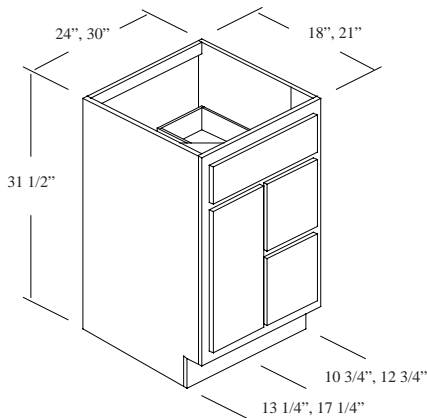

* This cabinet has a single, full height door, hinged Right.

B3-2418-2	\$535.00	\$657.00	\$39.00
B3-2421-2	\$535.00	\$657.00	\$39.00
B3-3018-2	\$636.00	\$789.15	\$49.00
B3-3021-2	\$636.00	\$789.15	\$49.00