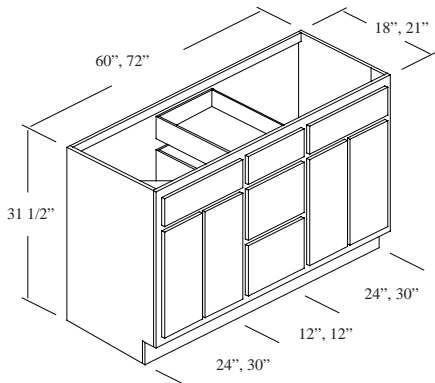

Builders Series, Camden Door

ITEM #	Painted White or Light Oak	Natural Maple	ADULT HEIGHT (34-1/2") ADD
	ADD PW or LO TO ITEM #	ADD NM TO ITEM #	ADD AH TO ITEM#
B3-4818-2	$941.45	$1,185.55	$79.00
B3-4821-2	$941.45	$1,185.55	$79.00
B3-6021-2	$1,144.70	$1,449.80	$99.00
B3-7221-2	$1,347.95	$1,714.05	$119.00

B3-4818-4	$1,070.00	$1,314.55	$79.00
B3-4821-4	$1,070.00	$1,314.55	$79.00
B3-6021-4	$1,273.25	$1,578.30	$99.00
B3-7221-4	$1,476.45	$1,842.55	$119.00

B3-4818-6	$1,198.50	$1,442.55	$79.00
B3-4821-6	$1,198.50	$1,442.55	$79.00
B3-6021-6	$1,401.75	$1,706.80	$99.00
B3-7221-6	$1,605.05	$1,971.05	$119.00

B3- 6021- 3	$1,208.95	$1,514.05	$99.00
B3-7221-3	$1,412.20	$1,778.30	$119.00