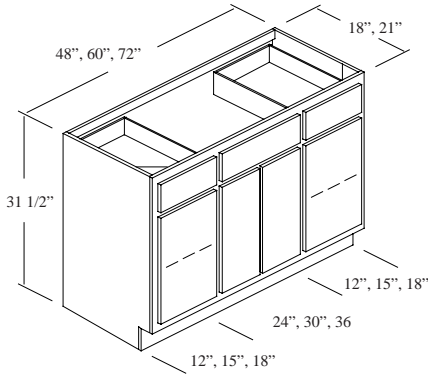

Builders Series, Carmel Door

ITEM #	Painted White or Light Oak	Natural Maple	ADULT HEIGHT (34-1/2") ADD
	ADD PW or LO TO ITEM #	ADD NM TO ITEM #	ADD AH TO ITEM#
B1-4818-2	$1,013.45	$1,281.55	$79.00
B1-4821-2	$1,013.45	$1,281.55	$79.00
B1-6021-2	$1,234.70	$1,569.80	$99.00
B1-7221-2	$1,455.95	$1,858.05	$119.00