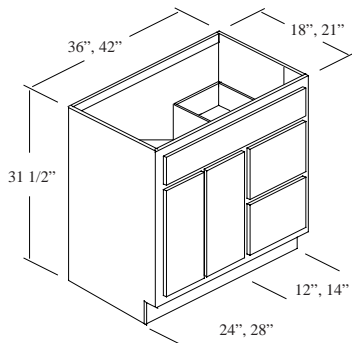

An extra discount is available on multiple piece stock orders.

Builders Series, Carmel Door

ITEM #	Painted White or Light Oak	Natural Maple	ADULT HEIGHT (34-1/2") ADD
	ADD PW or LO TO ITEM #	ADD NM TO ITEM #	ADD AH TO ITEM#
*B1-1816-0	\$331.85	\$432.40	\$29.00
B1-2418-0	\$442.45	\$575.50	\$39.00
B1-2421-0	\$442.45	\$575.50	\$39.00
B1-3018-0	\$553.10	\$720.65	\$49.00
B1-3021-0	\$553.10	\$720.65	\$49.00
B1-3618-0	\$663.70	\$864.75	\$59.00
B1-3621-0	\$663.70	\$864.75	\$59.00

* This cabinet has a single, full height door, hinged Right.

B1-2418-2	\$571.00	\$705.00	\$39.00
B1-2421-2	\$571.00	\$705.00	\$39.00
B1-3018-2	\$681.00	\$849.15	\$49.00
B1-3021-2	\$681.00	\$849.15	\$49.00