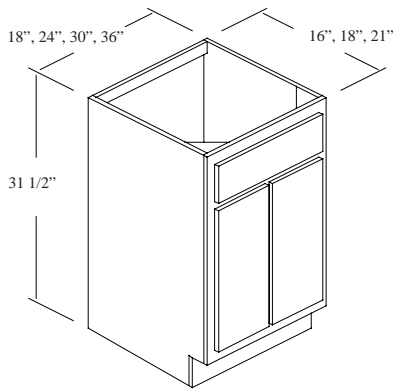

Premium Vanities, Group I Doors

ITEM #	PAINTED WHITE	STAINED OR WHITEWASHED		ADULT HEIGHT (34 1/2") (AH) ADD	GLAZED FINISH (GF) ADD
	MDF & HARDWOOD	ALDER, BIRCH, OAK, OR PINE	CHERRY OR MAPLE		
*P1-1816-0	$390.40	$448.75	$508.70	$29.00	$72.00
P1-2418-0	$552.55	$598.30	$678.25	$39.00	$96.00
P1-2421-0	$552.55	$598.30	$678.25	$39.00	$96.00
P1-3018-0	$650.70	$747.90	$847.80	$49.00	$120.00
P1-3021-0	$650.70	$747.90	$847.80	$49.00	$120.00
P1-3618-0	$780.85	$897.50	$1,017.35	$59.00	$144.00
P1-3621-0	$780.85	$897.50	$1,017.35	$59.00	$144.00

* This cabinet has a single, full-height door, hinged Right.