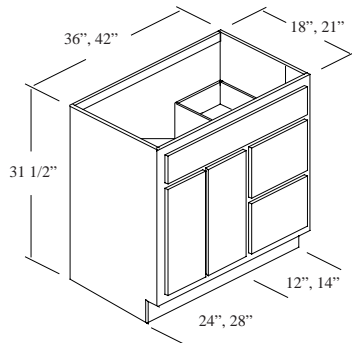

* This cabinet has a single, full-height door, hinged Right.

P2-2418-2	\$655.55	\$731.15	\$806.75	\$39.00	\$96.00
P2-2421-2	\$655.55	\$731.15	\$806.75	\$39.00	\$96.00
P2-3018-2	\$781.65	\$876.15	\$970.65	\$49.00	\$120.00
P2-3021-2	\$781.65	\$876.15	\$970.65	\$49.00	\$120.00