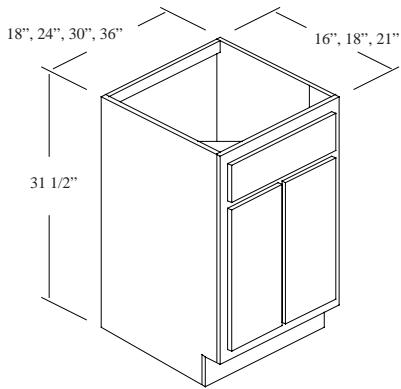

Builders Series, Carmel Door

ITEM #	Painted White or Light Oak	Natural Maple	ADULT HEIGHT (34-1/2") ADD
	ADD PW or LO TO ITEM #	ADD NM TO ITEM #	ADD AH TO ITEM#
*B1-1816-0	$331.85	$432.40	$29.00
B1-2418-0	$442.45	$575.50	$39.00
B1-2421-0	$442.45	$575.50	$39.00
B1-3018-0	$553.10	$720.65	$49.00
B1-3021-0	$553.10	$720.65	$49.00
B1-3618-0	$663.70	$864.75	$59.00
B1-3621-0	$663.70	$864.75	$59.00

* This cabinet has a single, full height door, hinged Right.