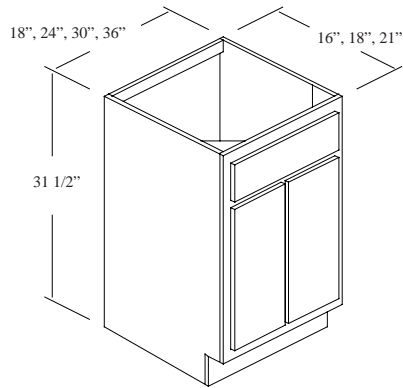

Builders Series, Camden Door

ITEM #	Painted White or Light Oak	Natural Maple	ADULT HEIGHT (34-1/2") ADD
	ADD PW or LO TO ITEM #	ADD NM TO ITEM #	ADD AH TO ITEM#
*B3-1816-0	$304.85	$396.40	$29.00
B3-2418-0	$406.45	$528.50	$39.00
B3-2421-0	$406.45	$528.50	$39.00
B3-3018-0	$508.10	$660.56	$49.00
B3-3021-0	$508.10	$660.56	$49.00
B3-3618-0	$609.70	$792.75	$59.00
B3-3621-0	$609.70	$792.75	$59.00

* This cabinet has a single, full height door, hinged Right.