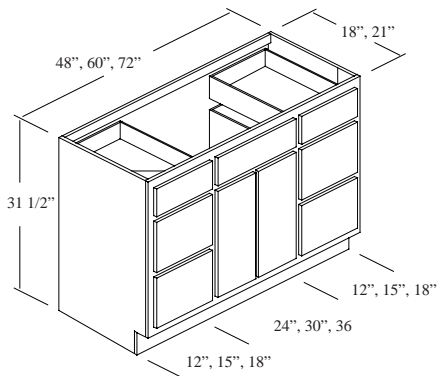

Builders Series, Camden Door

ITEM #	Painted White or Light Oak	Natural Maple	ADULT HEIGHT (34-1/2") ADD
	ADD PW or LO TO ITEM #	ADD NM TO ITEM #	ADD AH TO ITEM#
B3-4818-2	$941.45	$1,185.55	$79.00
B3-4821-2	$941.45	$1,185.55	$79.00
B3-6021-2	$1,144.70	$1,449.80	$99.00
B3-7221-2	$1,347.95	$1,714.05	$119.00

B3-4818-4	$1,070.00	$1,314.55	$79.00
B3-4821-4	$1,070.00	$1,314.55	$79.00
B3-6021-4	$1,273.25	$1,578.30	$99.00
B3-7221-4	$1,476.45	$1,842.55	$119.00

B3-4818-6	$1,198.50	$1,442.55	$79.00
B3-4821-6	$1,198.50	$1,442.55	$79.00
B3-6021-6	$1,401.75	$1,706.80	$99.00
B3-7221-6	$1,605.05	$1,971.05	$119.00

B3- 6021- 3	$1,208.95	$1,514.05	$99.00
B3-7221-3	$1,412.20	$1,778.30	$119.00