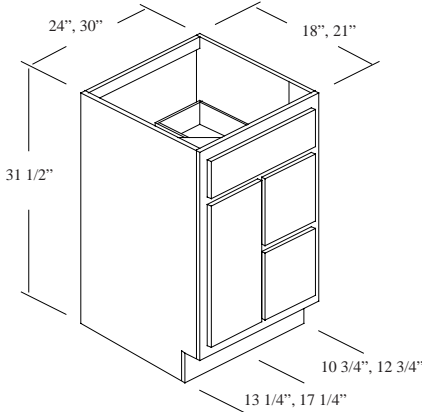

* This cabinet has a single, full-height door, hinged Right.

P2-2418-2	\$655.55	\$731.15	\$806.75	\$39.00	\$96.00
P2-2421-2	\$655.55	\$731.15	\$806.75	\$39.00	\$96.00
P2-3018-2	\$781.65	\$876.15	\$970.65	\$49.00	\$120.00
P2-3021-2	\$781.65	\$876.15	\$970.65	\$49.00	\$120.00