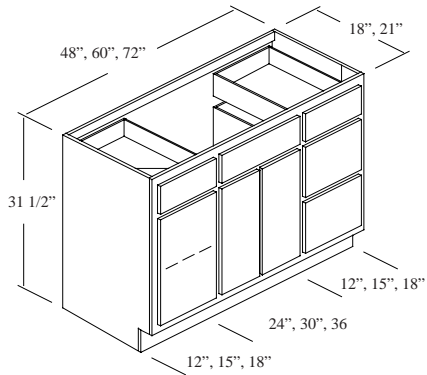

Builders Series, Camden Door

ITEM #	Painted White or Light Oak	Natural Maple	ADULT HEIGHT (34-1/2") ADD
	ADD PW or LO TO ITEM #	ADD NM TO ITEM #	ADD AH TO ITEM#
B3-4818-2	$941.45	$1,185.55	$79.00
B3-4821-2	$941.45	$1,185.55	$79.00
B3-6021-2	$1,144.70	$1,449.80	$99.00
B3-7221-2	$1,347.95	$1,714.05	$119.00

B3-4818-4	$1,070.00	$1,314.55	$79.00
B3-4821-4	$1,070.00	$1,314.55	$79.00
B3-6021-4	$1,273.25	$1,578.30	$99.00
B3-7221-4	$1,476.45	$1,842.55	$119.00

B3-4818-6	$1,198.50	$1,442.55	$79.00
B3-4821-6	$1,198.50	$1,442.55	$79.00
B3-6021-6	$1,401.75	$1,706.80	$99.00
B3-7221-6	$1,605.05	$1,971.05	$119.00

B3- 6021- 3	$1,208.95	$1,514.05	$99.00
B3-7221-3	$1,412.20	$1,778.30	$119.00