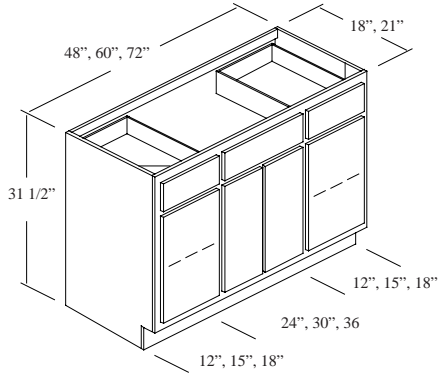

Builders Series, Camden Door

ITEM #	Painted White or Light Oak	Natural Maple	ADULT HEIGHT (34-1/2") ADD
	ADD PW or LO TO ITEM #	ADD NM TO ITEM #	ADD AH TO ITEM#
B3-4818-2	$941.45	$1,185.55	$79.00
B3-4821-2	$941.45	$1,185.55	$79.00
B3-6021-2	$1,144.70	$1,449.80	$99.00
B3-7221-2	$1,347.95	$1,714.05	$119.00

B3-4818-4	$1,070.00	$1,314.55	$79.00
B3-4821-4	$1,070.00	$1,314.55	$79.00
B3-6021-4	$1,273.25	$1,578.30	$99.00
B3-7221-4	$1,476.45	$1,842.55	$119.00

B3-4818-6	$1,198.50	$1,442.55	$79.00
B3-4821-6	$1,198.50	$1,442.55	$79.00
B3-6021-6	$1,401.75	$1,706.80	$99.00
B3-7221-6	$1,605.05	$1,971.05	$119.00

B3- 6021- 3	$1,208.95	$1,514.05	$99.00
B3-7221-3	$1,412.20	$1,778.30	$119.00