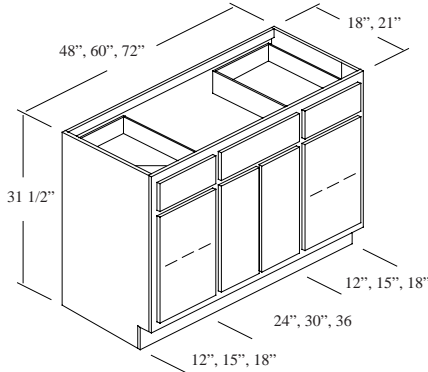

Premium Vanities, Group II Doors

ITEM #	PAINTED WHITE	STAINED OR WHITEWASHED		ADULT HEIGHT (34-1/2") (AH) ADD	GLAZED FINISH (GF) ADD
	MDF & HARDWOOD	ALDER, BIRCH, OAK, OR PINE	CHERRY OR MAPLE		
P2-4818-2	$1,159.90	$1,311.10	$1,462.30	$79.00	$192.00
P2-4821-2	$1,159.90	$1,311.10	$1,462.30	$79.00	$192.00
P2-6021-2	$1,412.10	$1,601.10	$1,846.80	$99.00	$240.00
P2-7221-2	$1,664.30	$1,891.10	$2,117.30	$119.00	$288.00