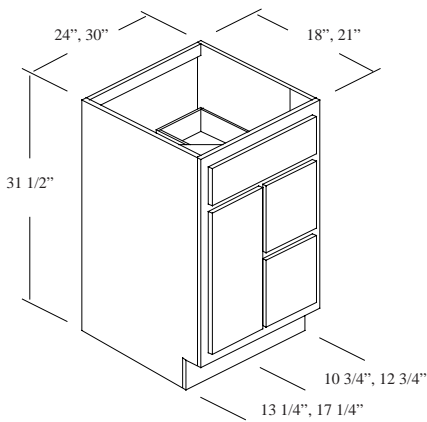

* This cabinet has a single, full height door, hinged Right.

B1-2418-2	\$571.00	\$705.00	\$39.00
B1-2421-2	\$571.00	\$705.00	\$39.00
B1-3018-2	\$681.00	\$849.15	\$49.00
B1-3021-2	\$681.00	\$849.15	\$49.00