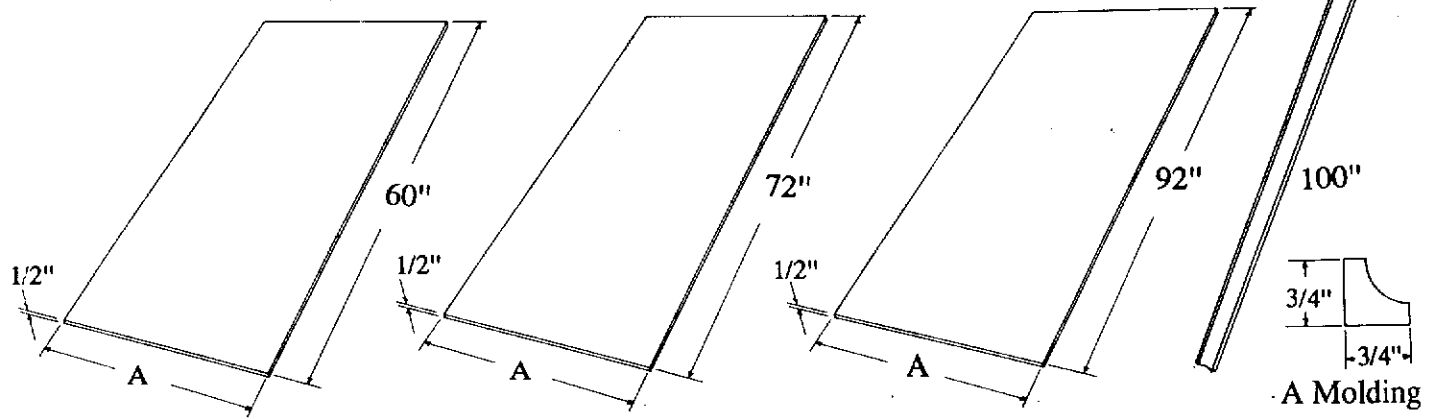

Shower Panels & Accessories

Shower Panels

200 Series - 60" High

Panel	Panel Width	Uncrated Weight	Crated Weight
200-S.PL	30"	65	90
201-S.PL	36"	75	100
202-S.PL	42"	85	105
203-S.PL	48"	100	130
204-S.PL	60"	125	155
205-S.PL	72"	150	180

300 Series - 71" High

Panel Number	Panel Width	Uncrated Weight	Crated Weight
300-S.PL	30"	75	110
301-S.PL	36"	90	115
302-S.PL	42"	105	130
303-S.PL	48"	120	150
304-S.PL	60"	150	180
305-S.PL	72"	180	215

400 Series - 92" High

Panel Number	Panel Width	Uncrated Weight	Crated Weight
400-S.PL	30"	95	130
401-S.PL	36"	115	150
402-S.PL	42"	135	170
403-S.PL	38"	155	200

Shower Seats